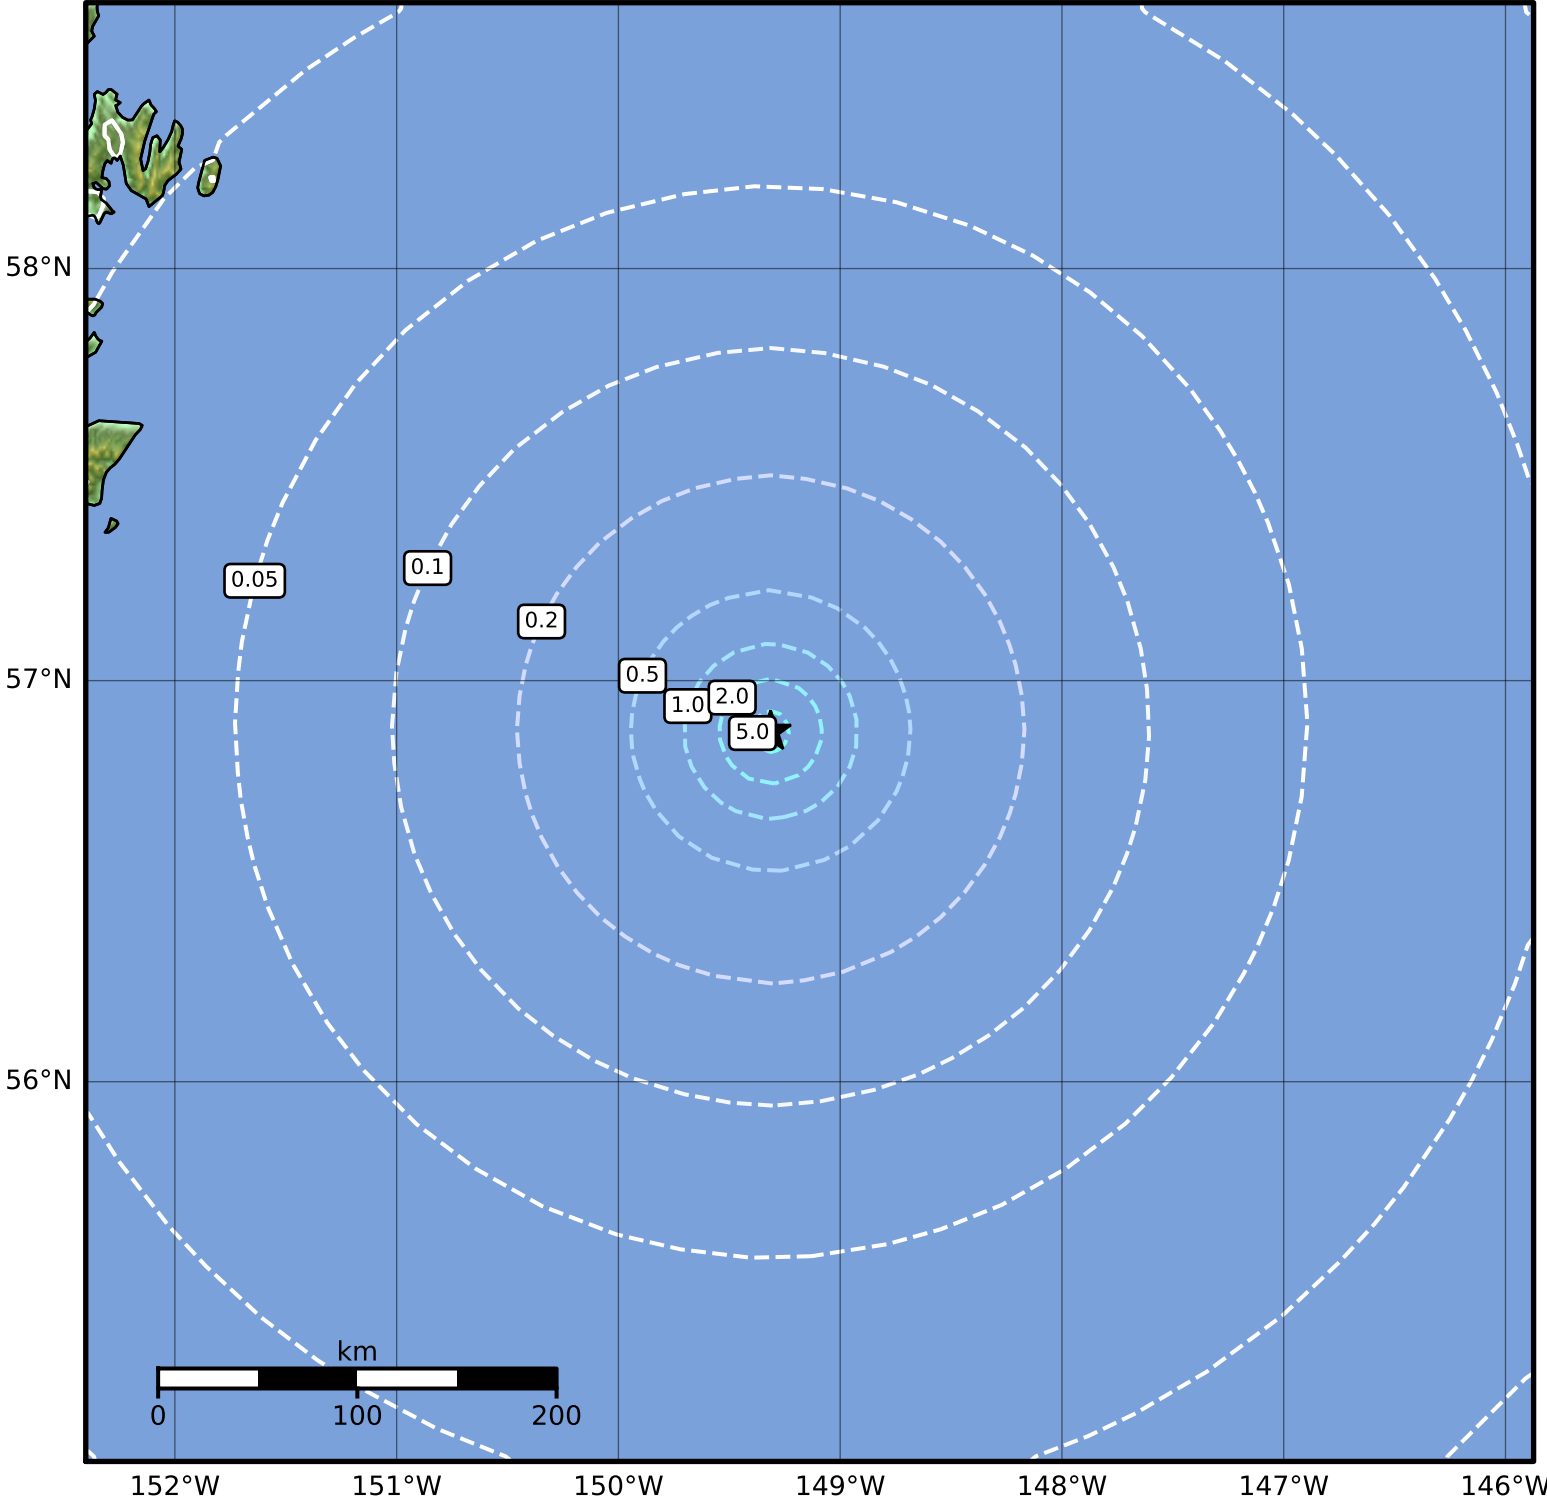

0.3 Second Peak Spectral Acceleration Map Alaska Earthquake Center
 ShakeMap: 211 km (131 miles) ESE of Kodiak
 Nov 17, 2023 19:13:52 UTC M4.2 N56.87 W149.31 Depth: 4.5km ID:ak023er6wj5u

SA(0.3) (%g)	0.1	0.2	0.5	1	2	5	10	20	50	100	200
--------------	-----	-----	-----	---	---	---	----	----	----	-----	-----

Scale based on Worden et al. (2012)

Version 2: Processed 2023-11-17T19:31:29Z

△ Seismic Instrument ○ Reported Intensity ★ Epicenter