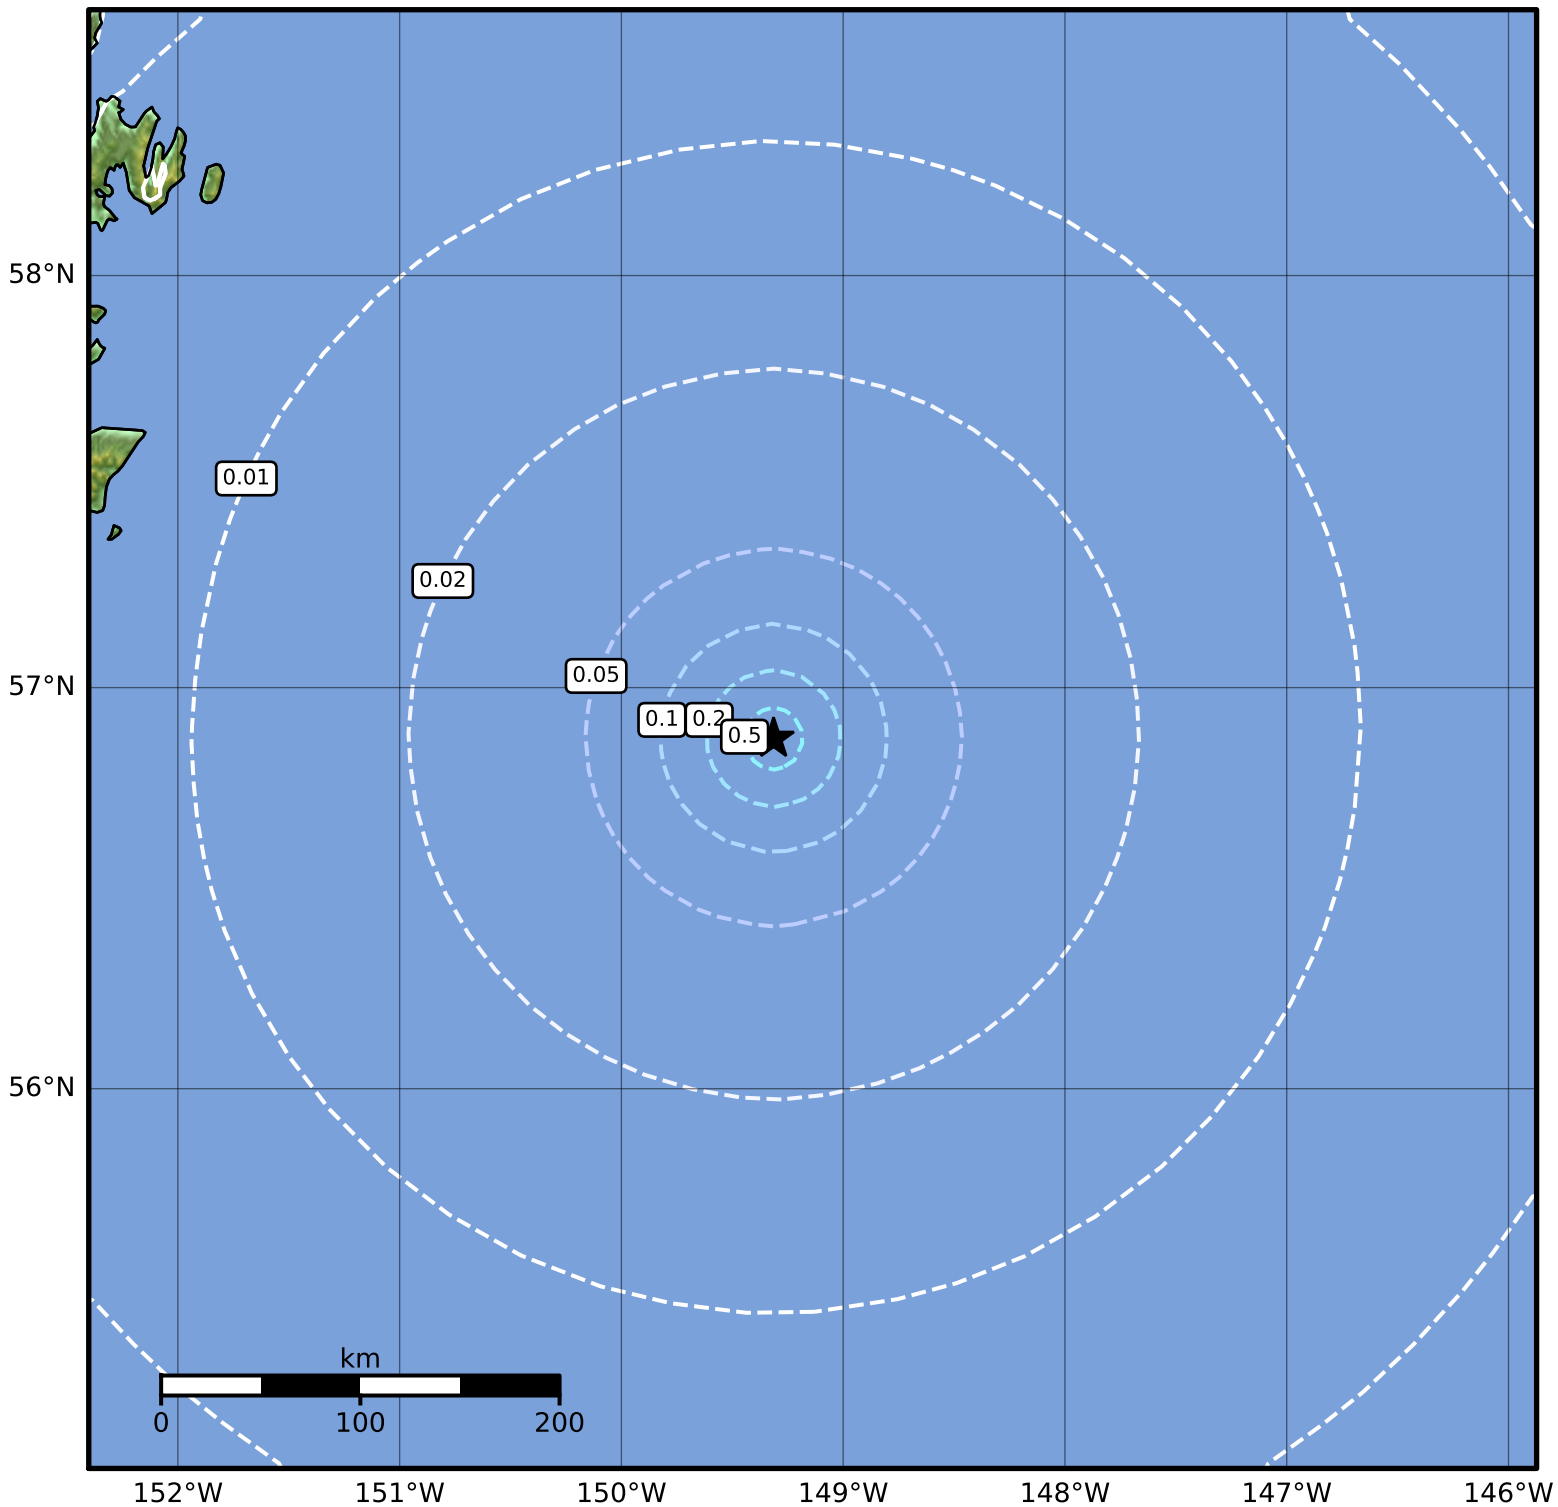

1.0 Second Peak Spectral Acceleration Map Alaska Earthquake Center
 ShakeMap: 211 km (131 miles) ESE of Kodiak
 Nov 17, 2023 19:13:52 UTC M4.2 N56.87 W149.31 Depth: 4.5km ID:ak023er6wj5u

SA(1.0) (%g)	0.1	0.2	0.5	1	2	5	10	20	50	100	200

Scale based on Worden et al. (2012)

Version 2: Processed 2023-11-17T19:31:29Z

△ Seismic Instrument ○ Reported Intensity

★ Epicenter