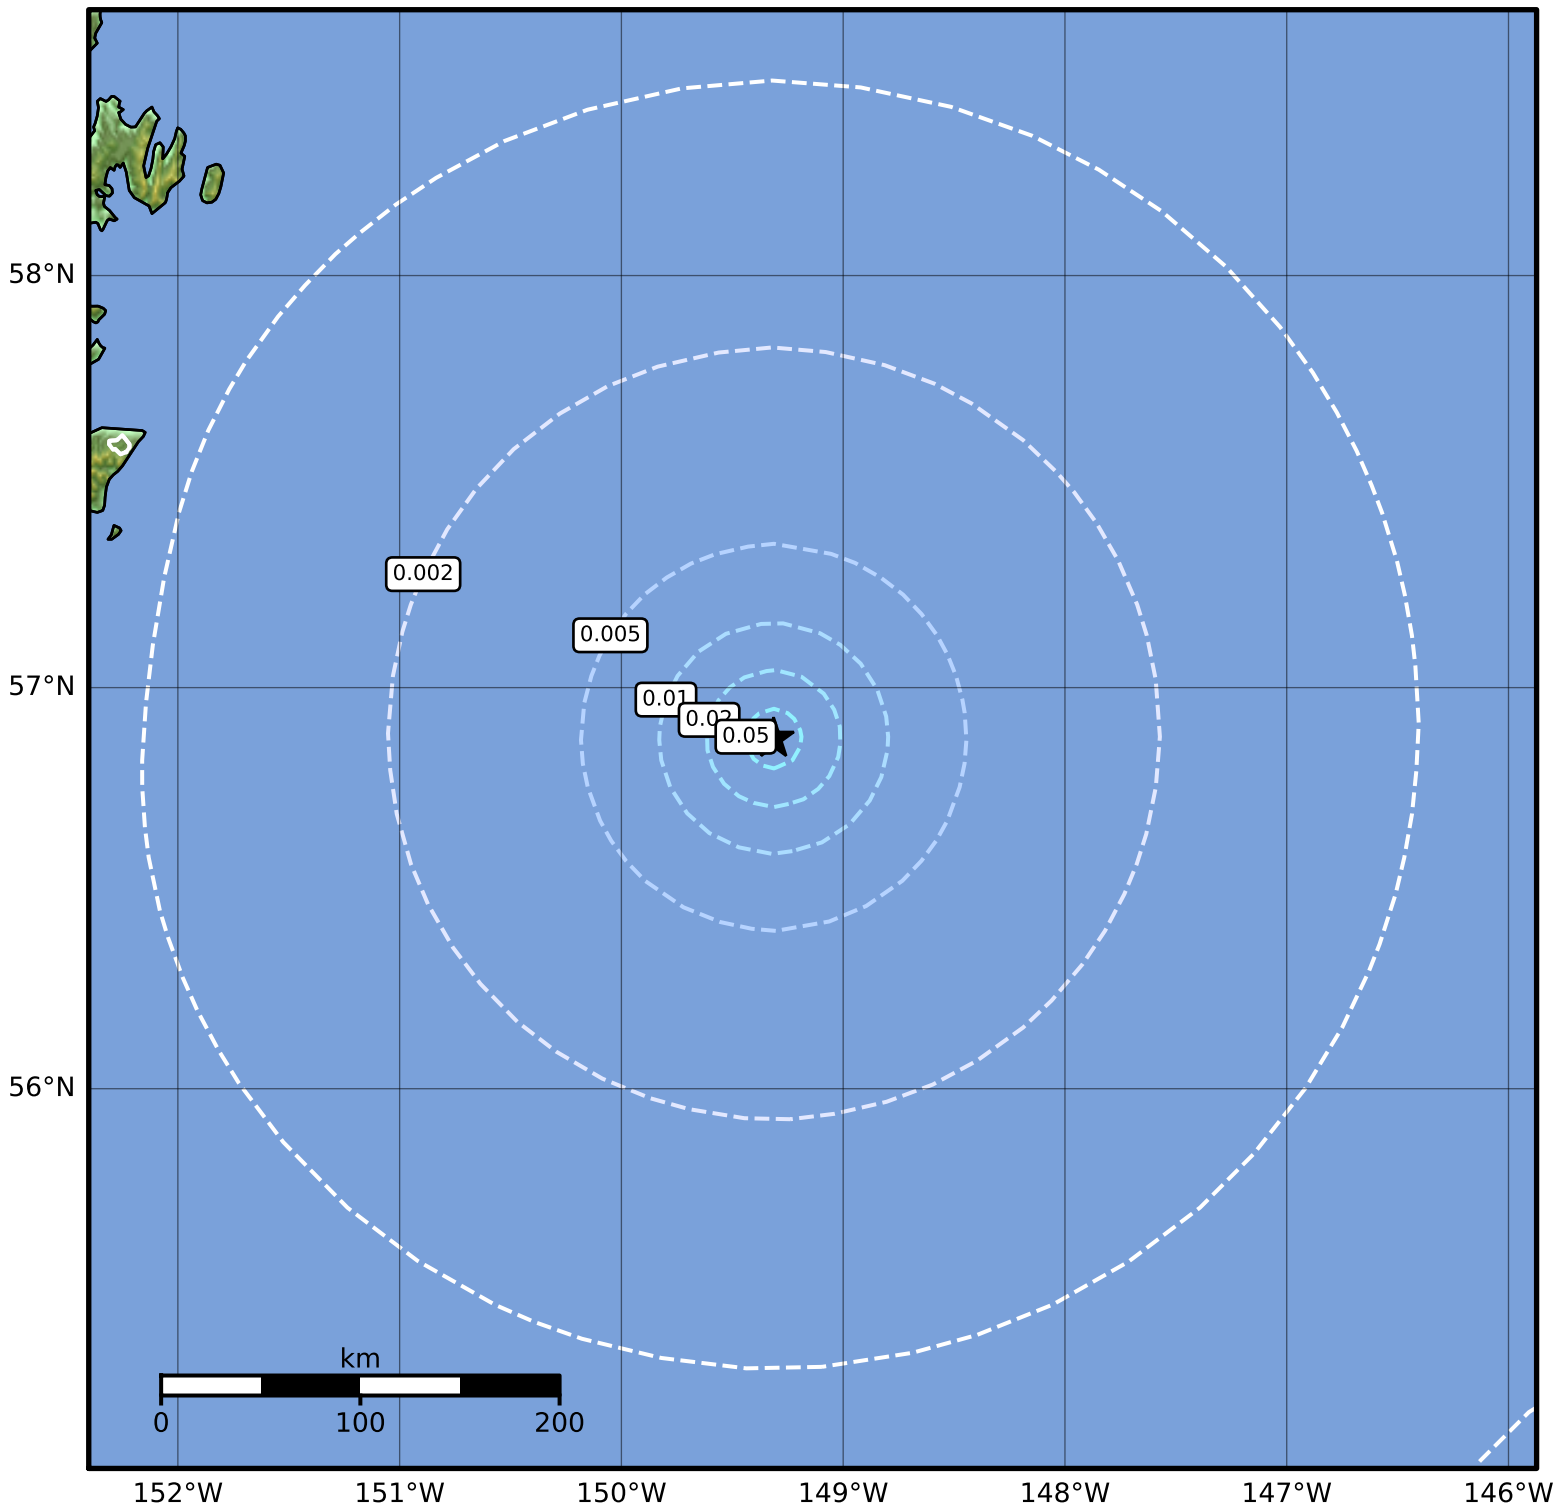

3.0 Second Peak Spectral Acceleration Map Alaska Earthquake Center
ShakeMap: 211 km (131 miles) ESE of Kodiak
Nov 17, 2023 19:13:52 UTC M4.2 N56.87 W149.31 Depth: 4.5km ID:ak023er6wj5u

Scale based on Worden et al. (2012)

Version 2: Processed 2023-11-17T19:31:29Z

△ Seismic Instrument ○ Reported Intensity

★ Epicenter