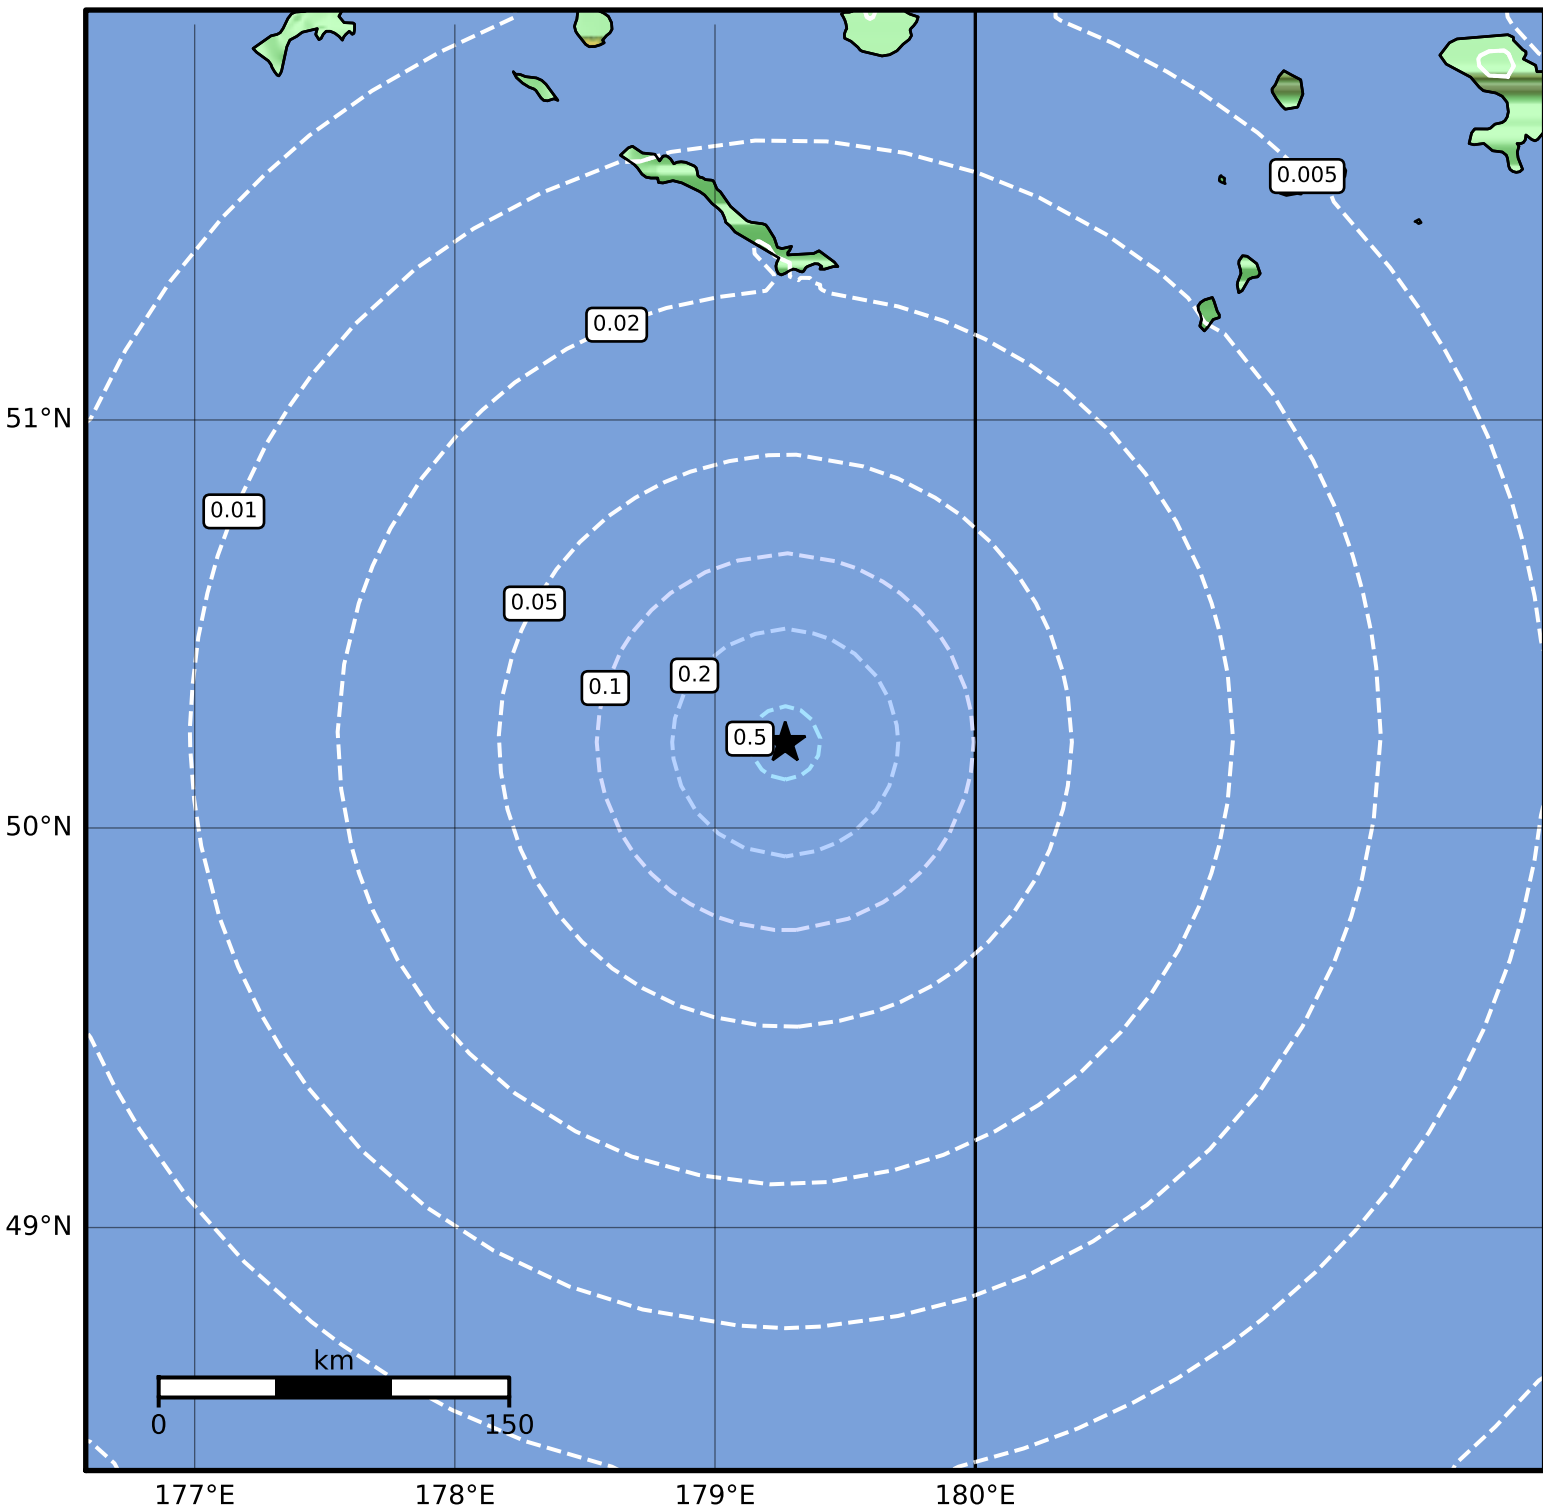

Peak Ground Acceleration Map Alaska Earthquake Center  
 ShakeMap: 148 km (92 miles) S of Amchitka  
 Nov 18, 2023 07:18:21 UTC M3.8 N50.21 E179.27 Depth: 24.6km ID:ak023esnbo34

PGA (%g)	0.1	0.2	0.5	1	2	5	10	20	50	100	200
----------	-----	-----	-----	---	---	---	----	----	----	-----	-----

Scale based on Worden et al. (2012)

Version 2: Processed 2023-11-18T10:49:34Z

△ Seismic Instrument ○ Reported Intensity

★ Epicenter