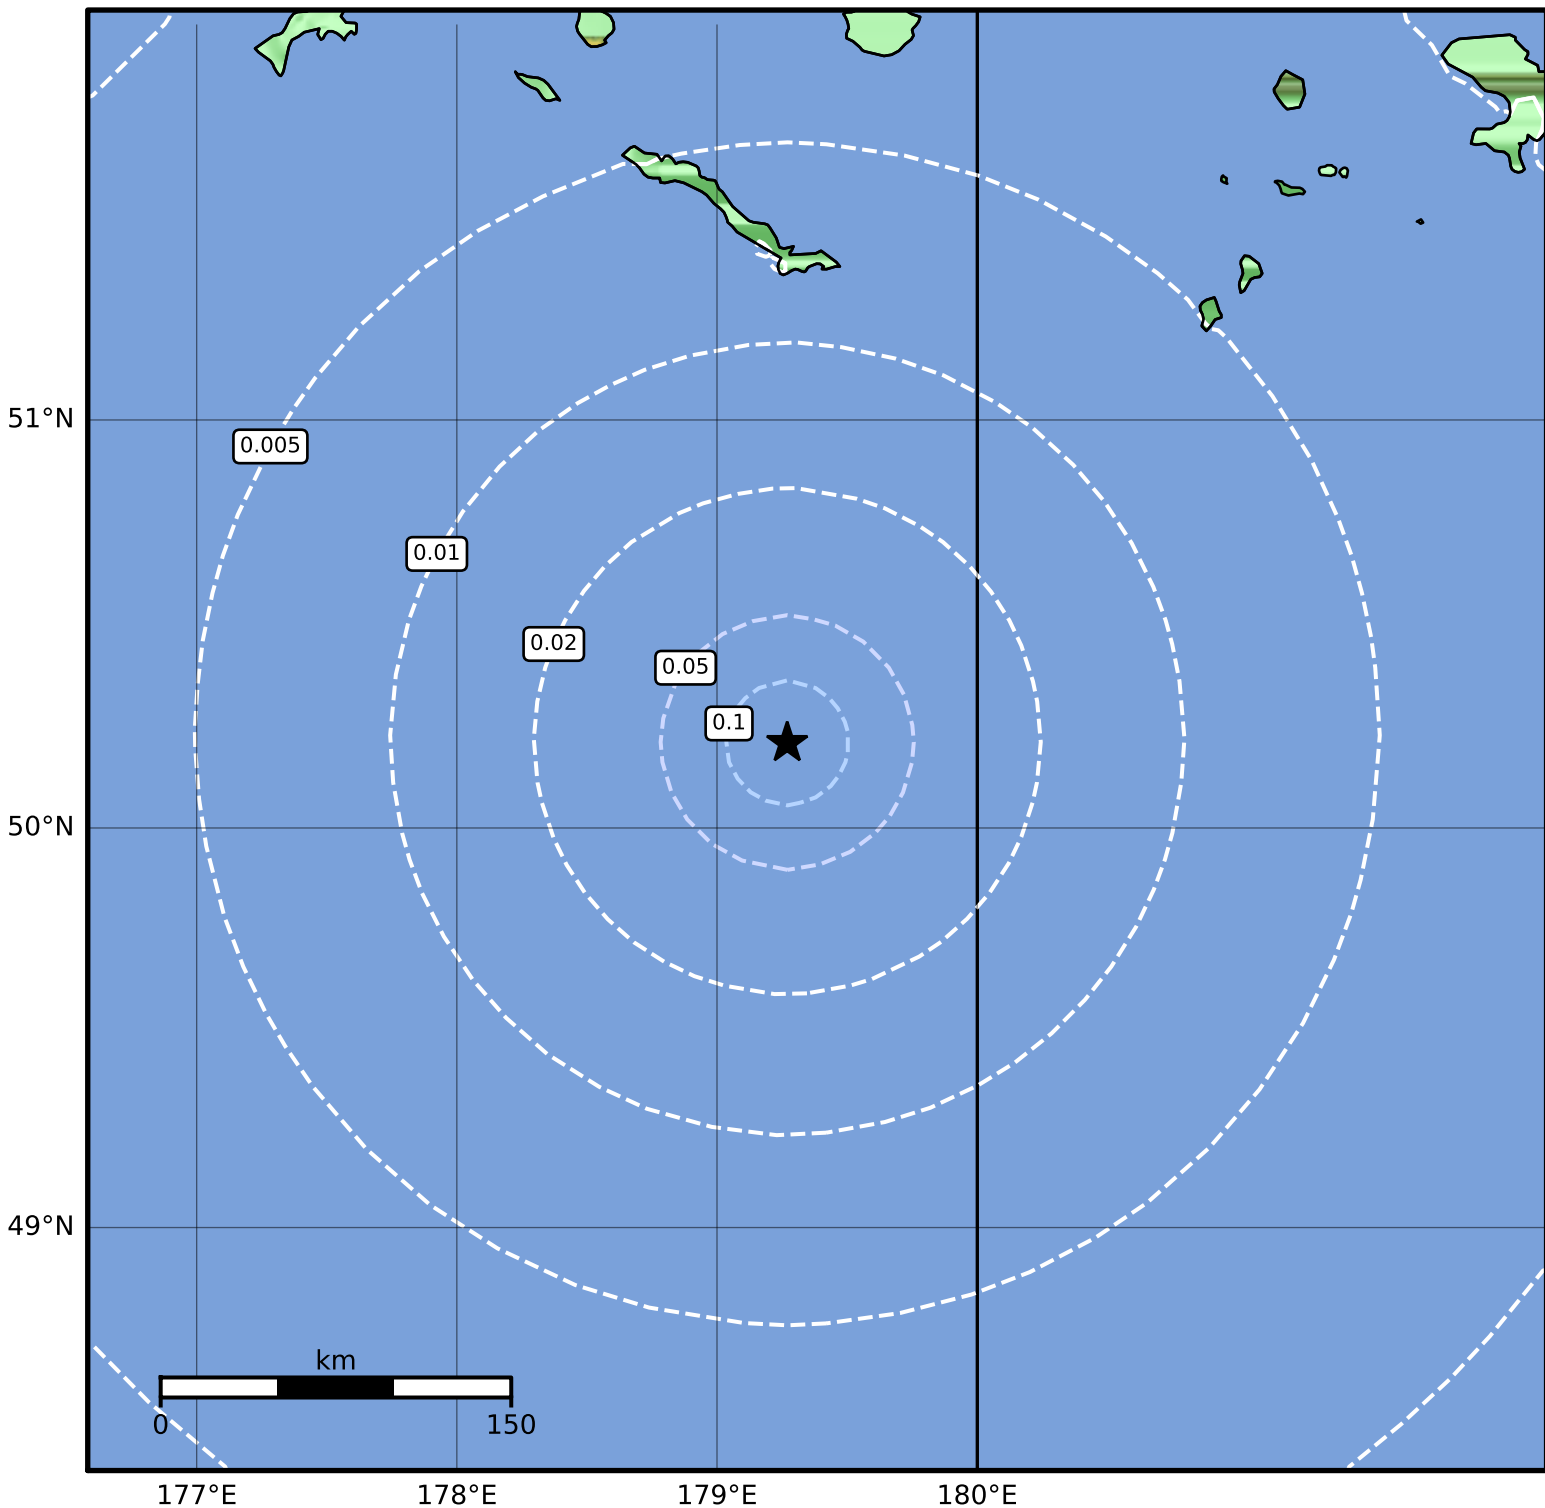

Peak Ground Velocity Map Alaska Earthquake Center
ShakeMap: 148 km (92 miles) S of Amchitka
Nov 18, 2023 07:18:21 UTC M3.8 N50.21 E179.27 Depth: 24.6km ID:ak023esnbo34

Scale based on Worden et al. (2012)

Version 2: Processed 2023-11-18T10:49:34Z

△ Seismic Instrument ○ Reported Intensity

★ Epicenter