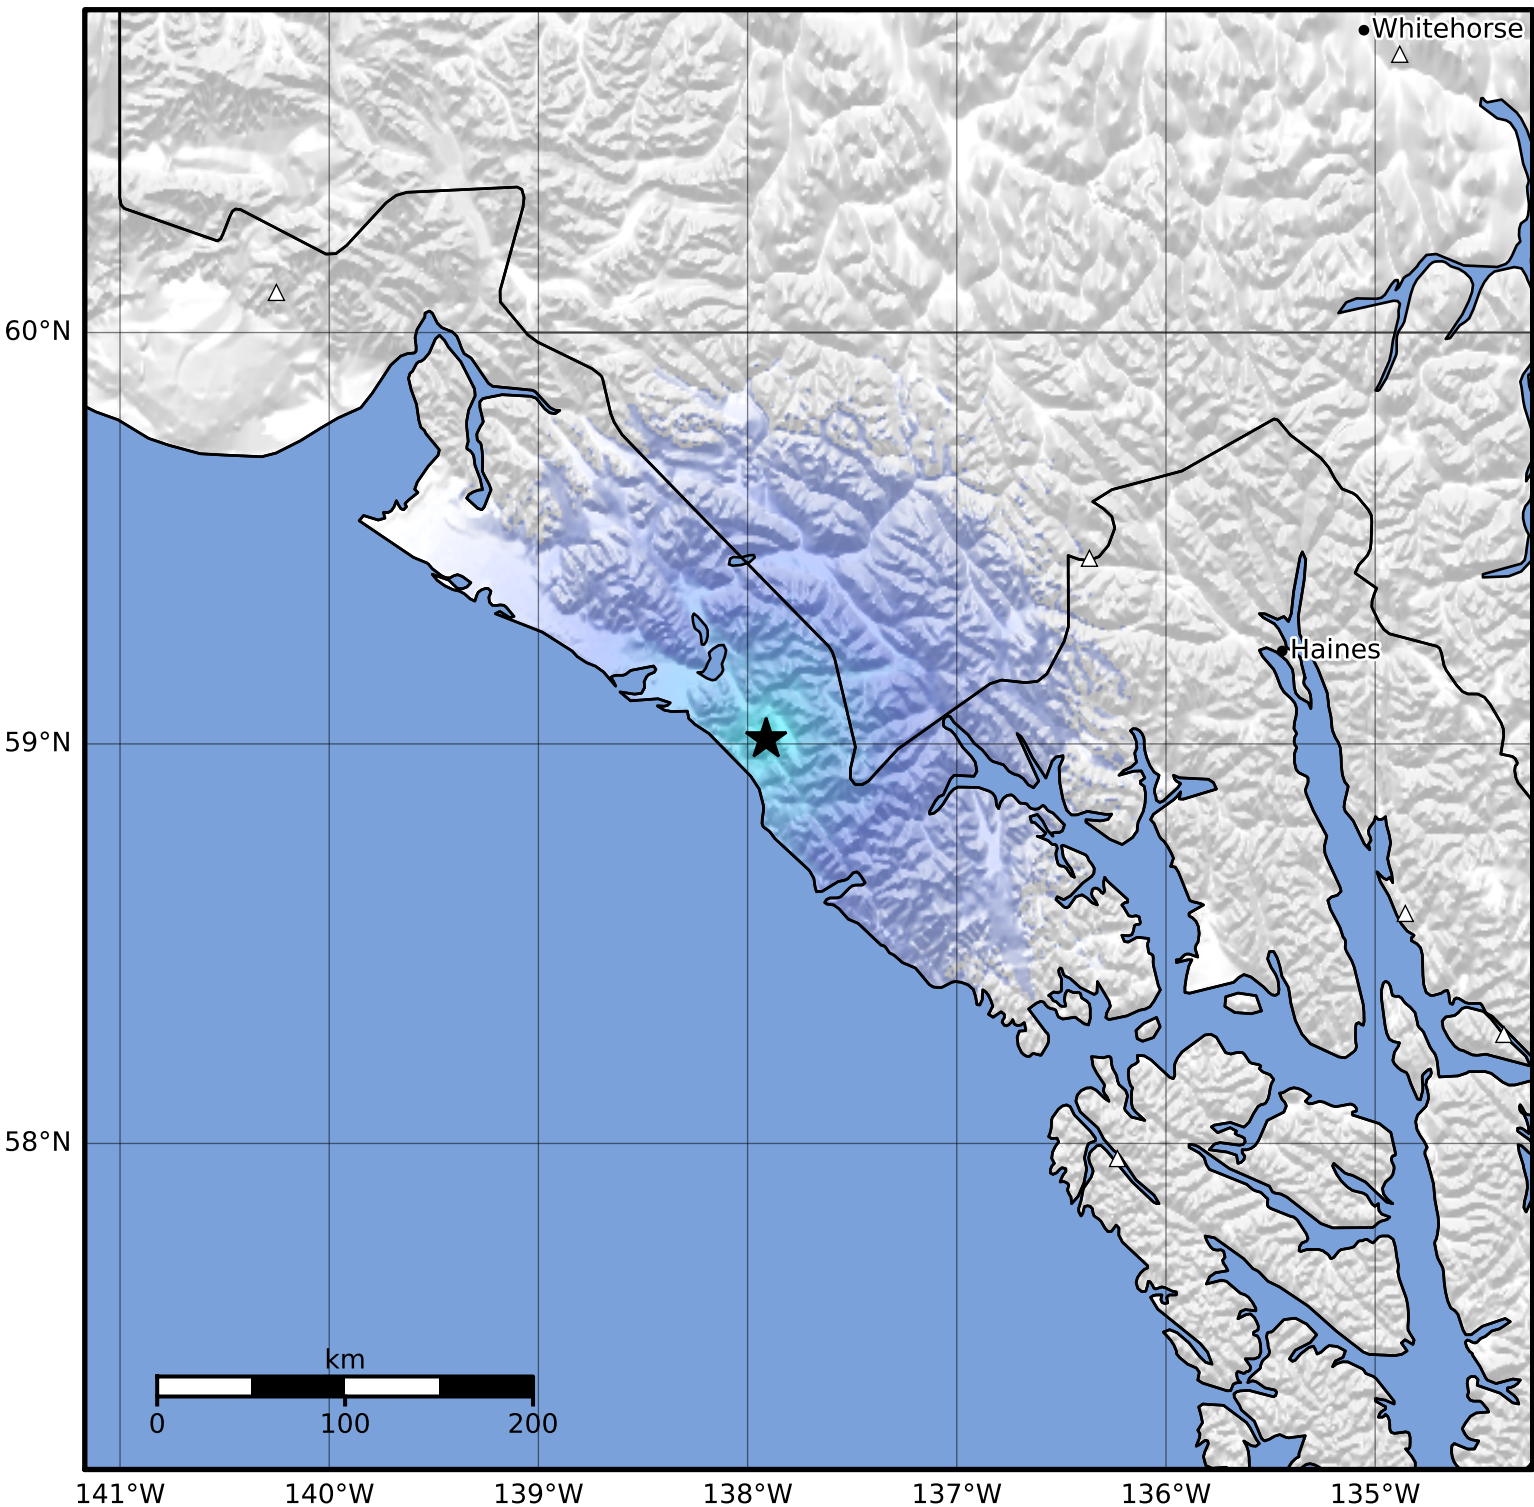

Macroseismic Intensity Map Alaska Earthquake Center
 ShakeMap: 119 km (74 miles) ESE of Yakutat
 Nov 20, 2023 21:27:04 UTC M3.7 N59.01 W137.91 Depth: 4.1km ID:ak023ew6scda

SHAKING	Not felt	Weak	Light	Moderate	Strong	Very strong	Severe	Violent	Extreme
DAMAGE	None	None	None	Very light	Light	Moderate	Moderate/heavy	Heavy	Very heavy
PGA(%g)	<0.0464	0.297	2.76	6.2	11.5	21.5	40.1	74.7	>139
PGV(cm/s)	<0.0215	0.135	1.41	4.65	9.64	20	41.4	85.8	>178
INTENSITY	I	II-III	IV	V	VI	VII	VIII	IX	X+

Scale based on Worden et al. (2012)

Version 2: Processed 2023-11-20T22:20:17Z

△ Seismic Instrument ○ Reported Intensity

★ Epicenter