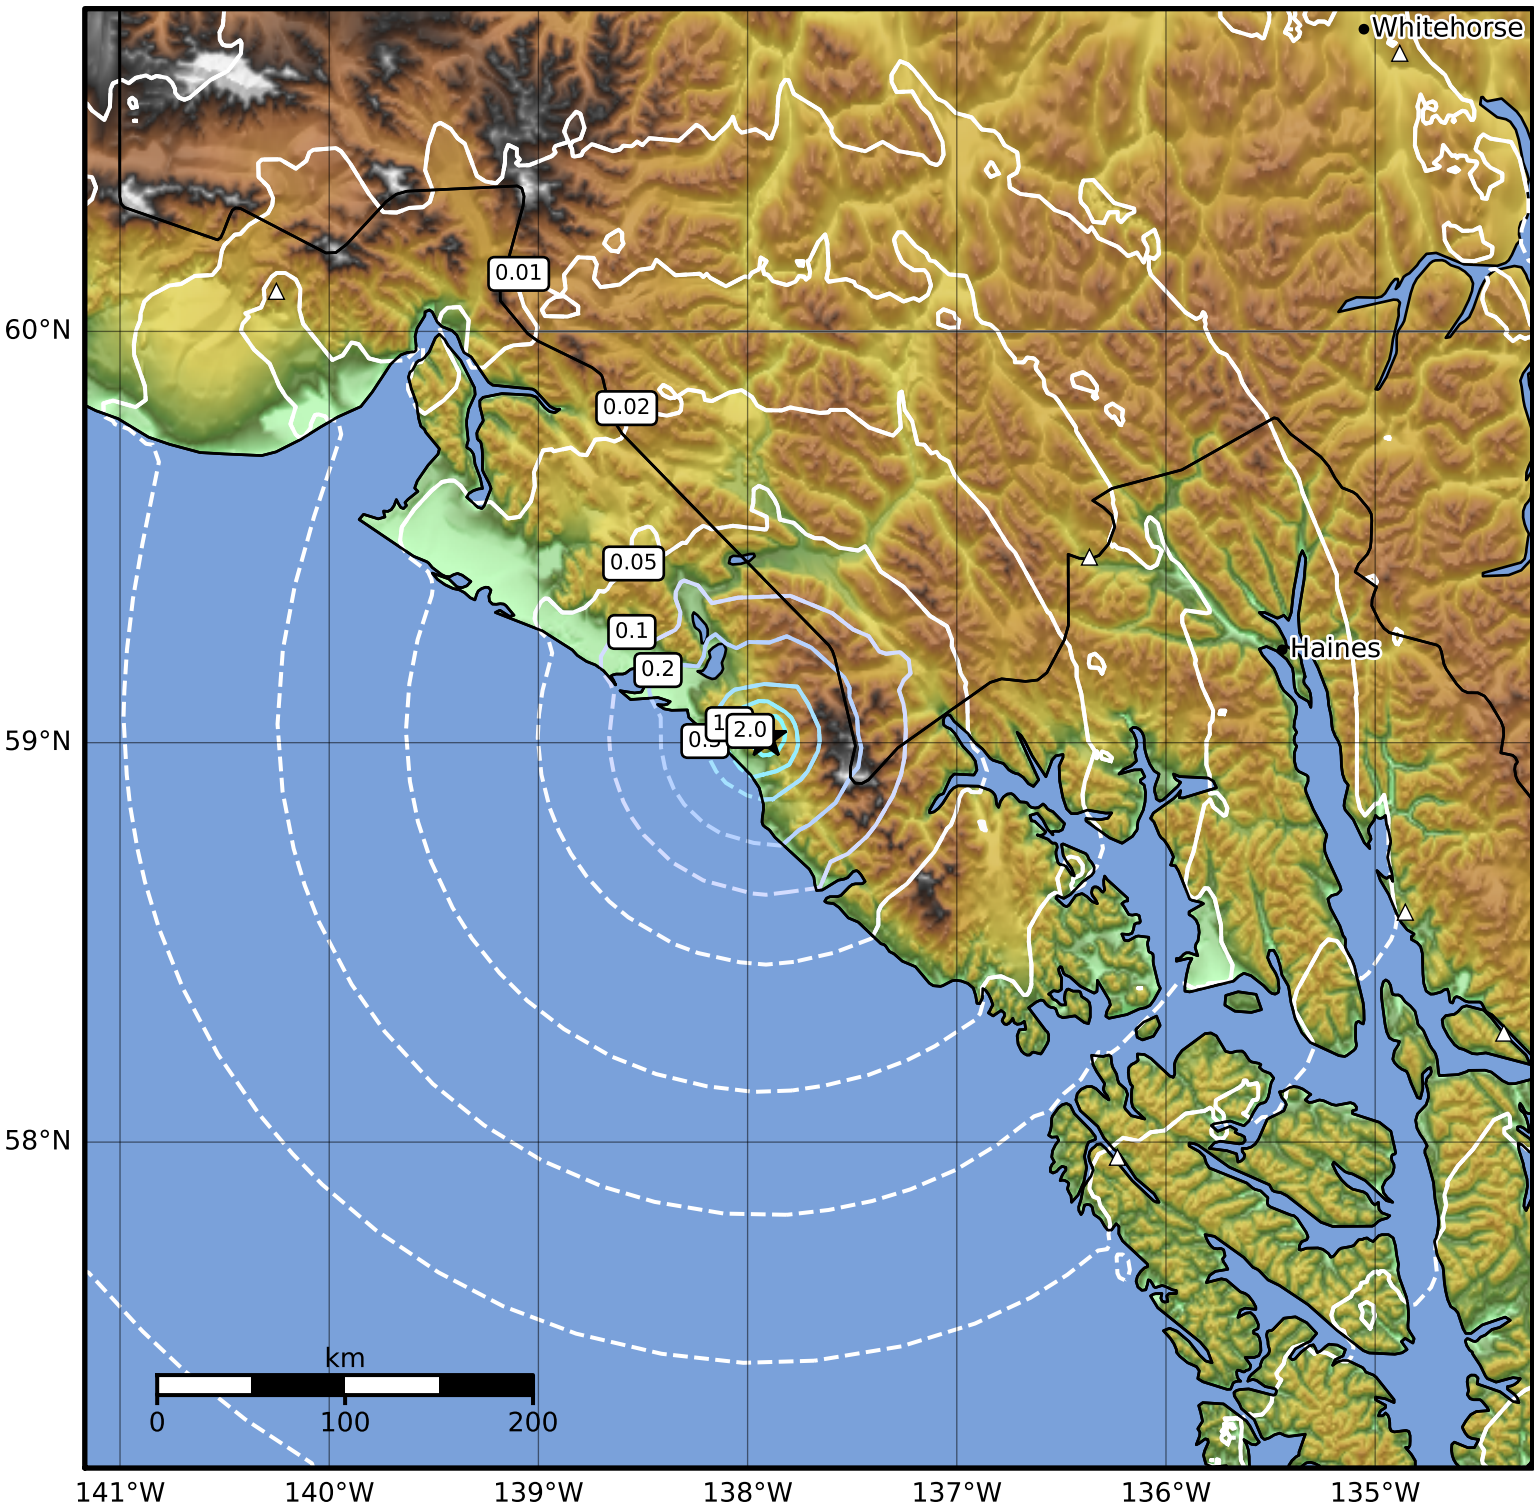

Peak Ground Acceleration Map Alaska Earthquake Center
 ShakeMap: 119 km (74 miles) ESE of Yakutat
 Nov 20, 2023 21:27:04 UTC M3.7 N59.01 W137.91 Depth: 4.1km ID:ak023ew6scda

PGA (%g)	0.1	0.2	0.5	1	2	5	10	20	50	100	200
----------	-----	-----	-----	---	---	---	----	----	----	-----	-----

Scale based on Worden et al. (2012)

Version 2: Processed 2023-11-20T22:20:17Z

△ Seismic Instrument ○ Reported Intensity ★ Epicenter