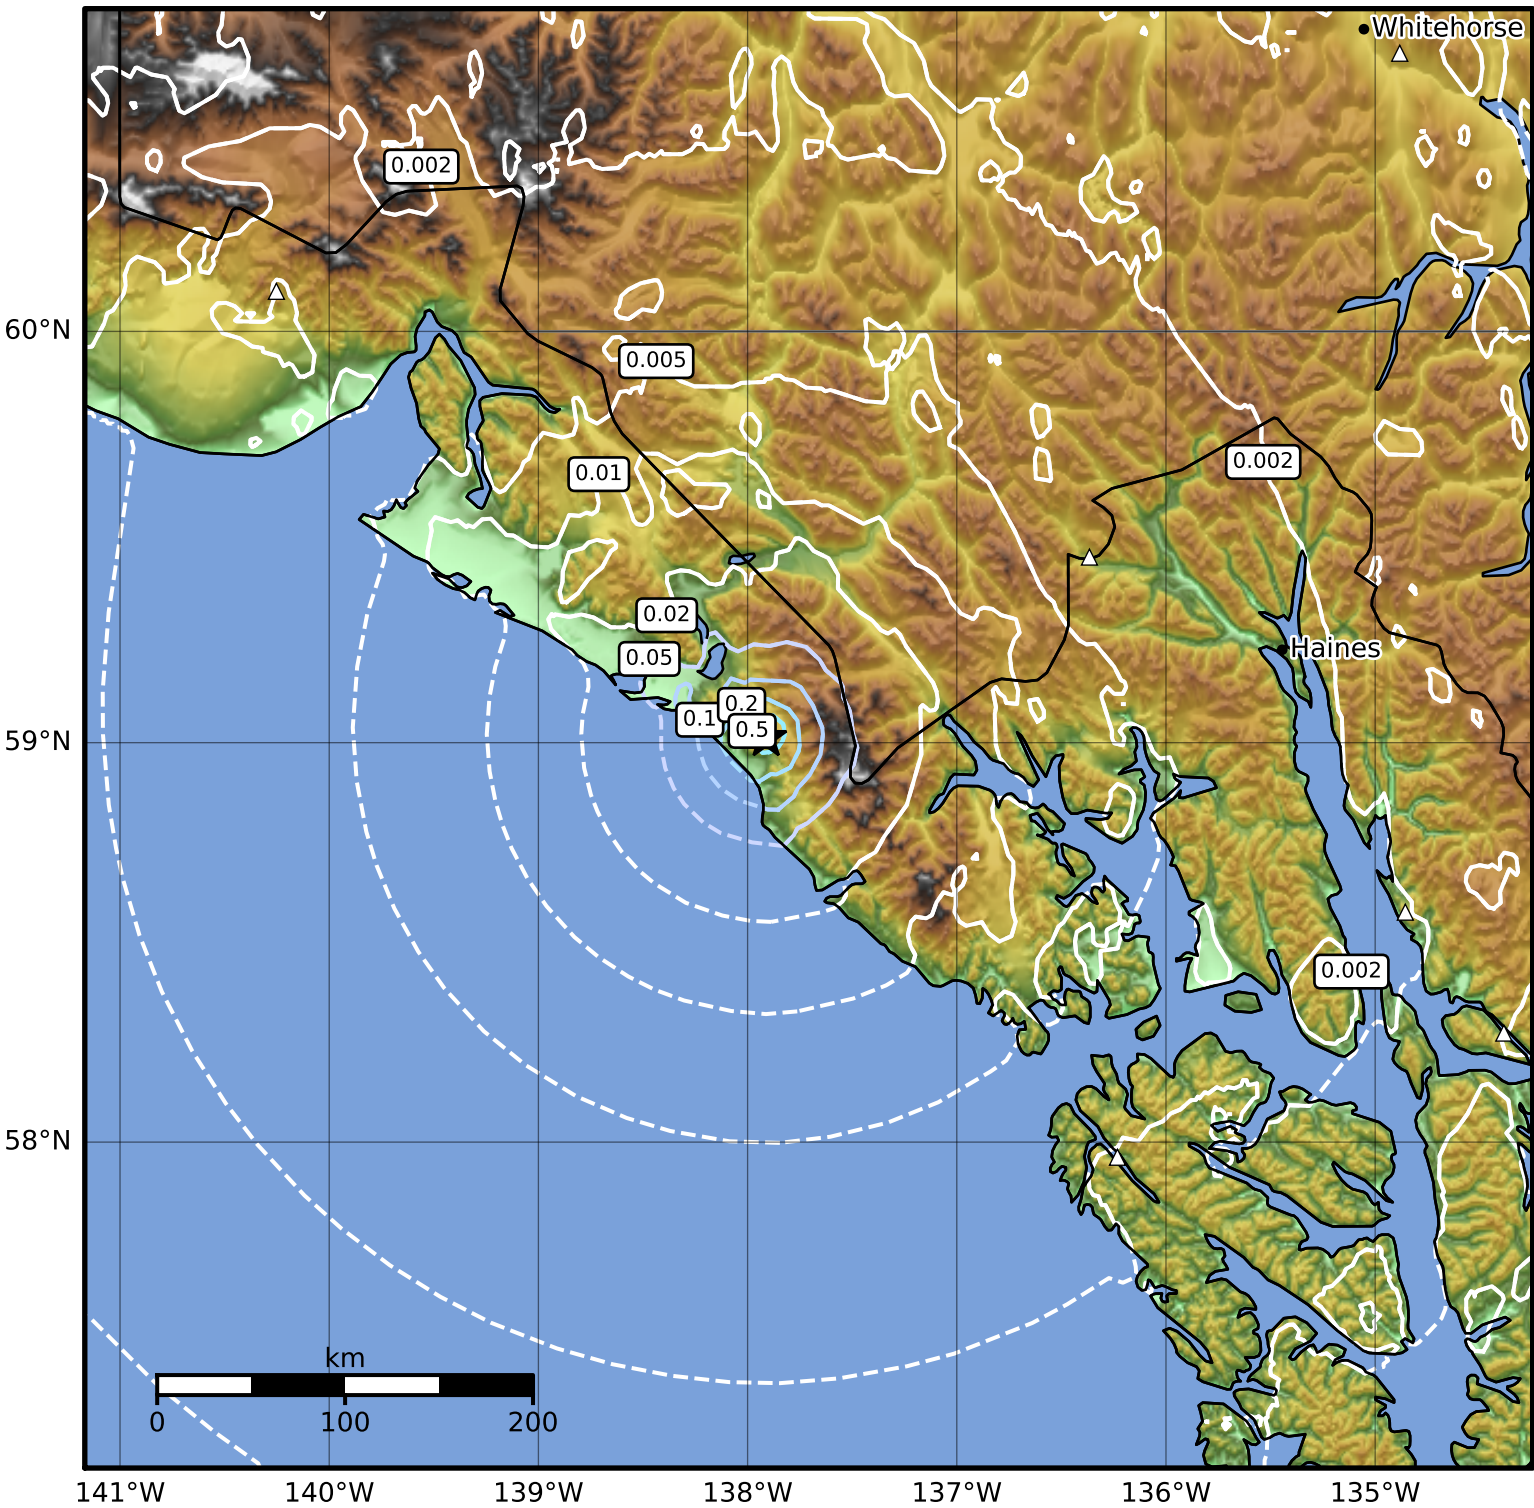

Peak Ground Velocity Map Alaska Earthquake Center
 ShakeMap: 119 km (74 miles) ESE of Yakutat
 Nov 20, 2023 21:27:04 UTC M3.7 N59.01 W137.91 Depth: 4.1km ID:ak023ew6scda

PGV (cm/s)	0.1	0.2	0.5	1	2	5	10	20	50	100	200
------------	-----	-----	-----	---	---	---	----	----	----	-----	-----

Scale based on Worden et al. (2012)

Version 2: Processed 2023-11-20T22:20:17Z

△ Seismic Instrument ○ Reported Intensity

★ Epicenter