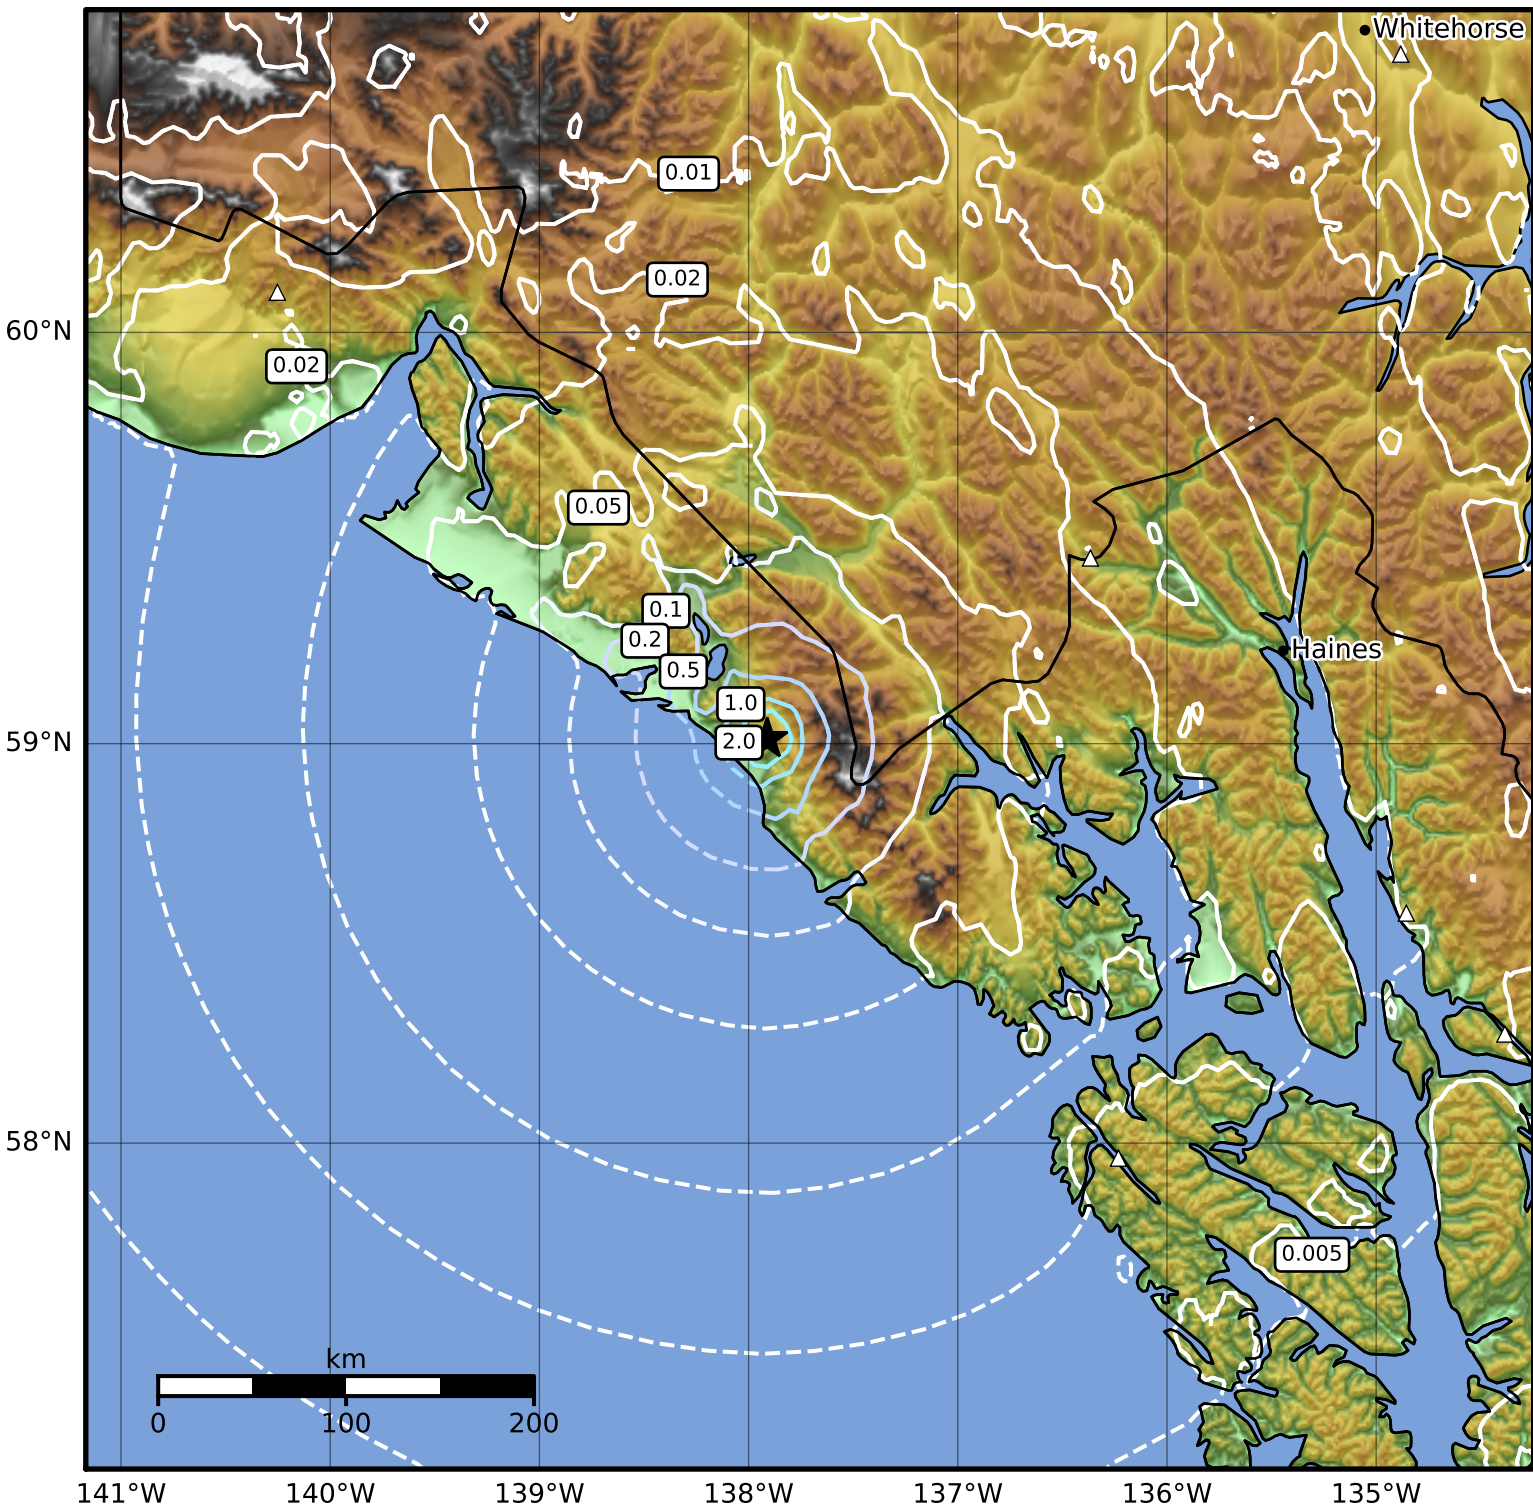

0.3 Second Peak Spectral Acceleration Map Alaska Earthquake Center
 ShakeMap: 119 km (74 miles) ESE of Yakutat
 Nov 20, 2023 21:27:04 UTC M3.7 N59.01 W137.91 Depth: 4.1km ID:ak023ew6scda

SA(0.3) (%g)	0.1	0.2	0.5	1	2	5	10	20	50	100	200
--------------	-----	-----	-----	---	---	---	----	----	----	-----	-----

Scale based on Worden et al. (2012)

△ Seismic Instrument ○ Reported Intensity

★ Epicenter

Version 2: Processed 2023-11-20T22:20:17Z