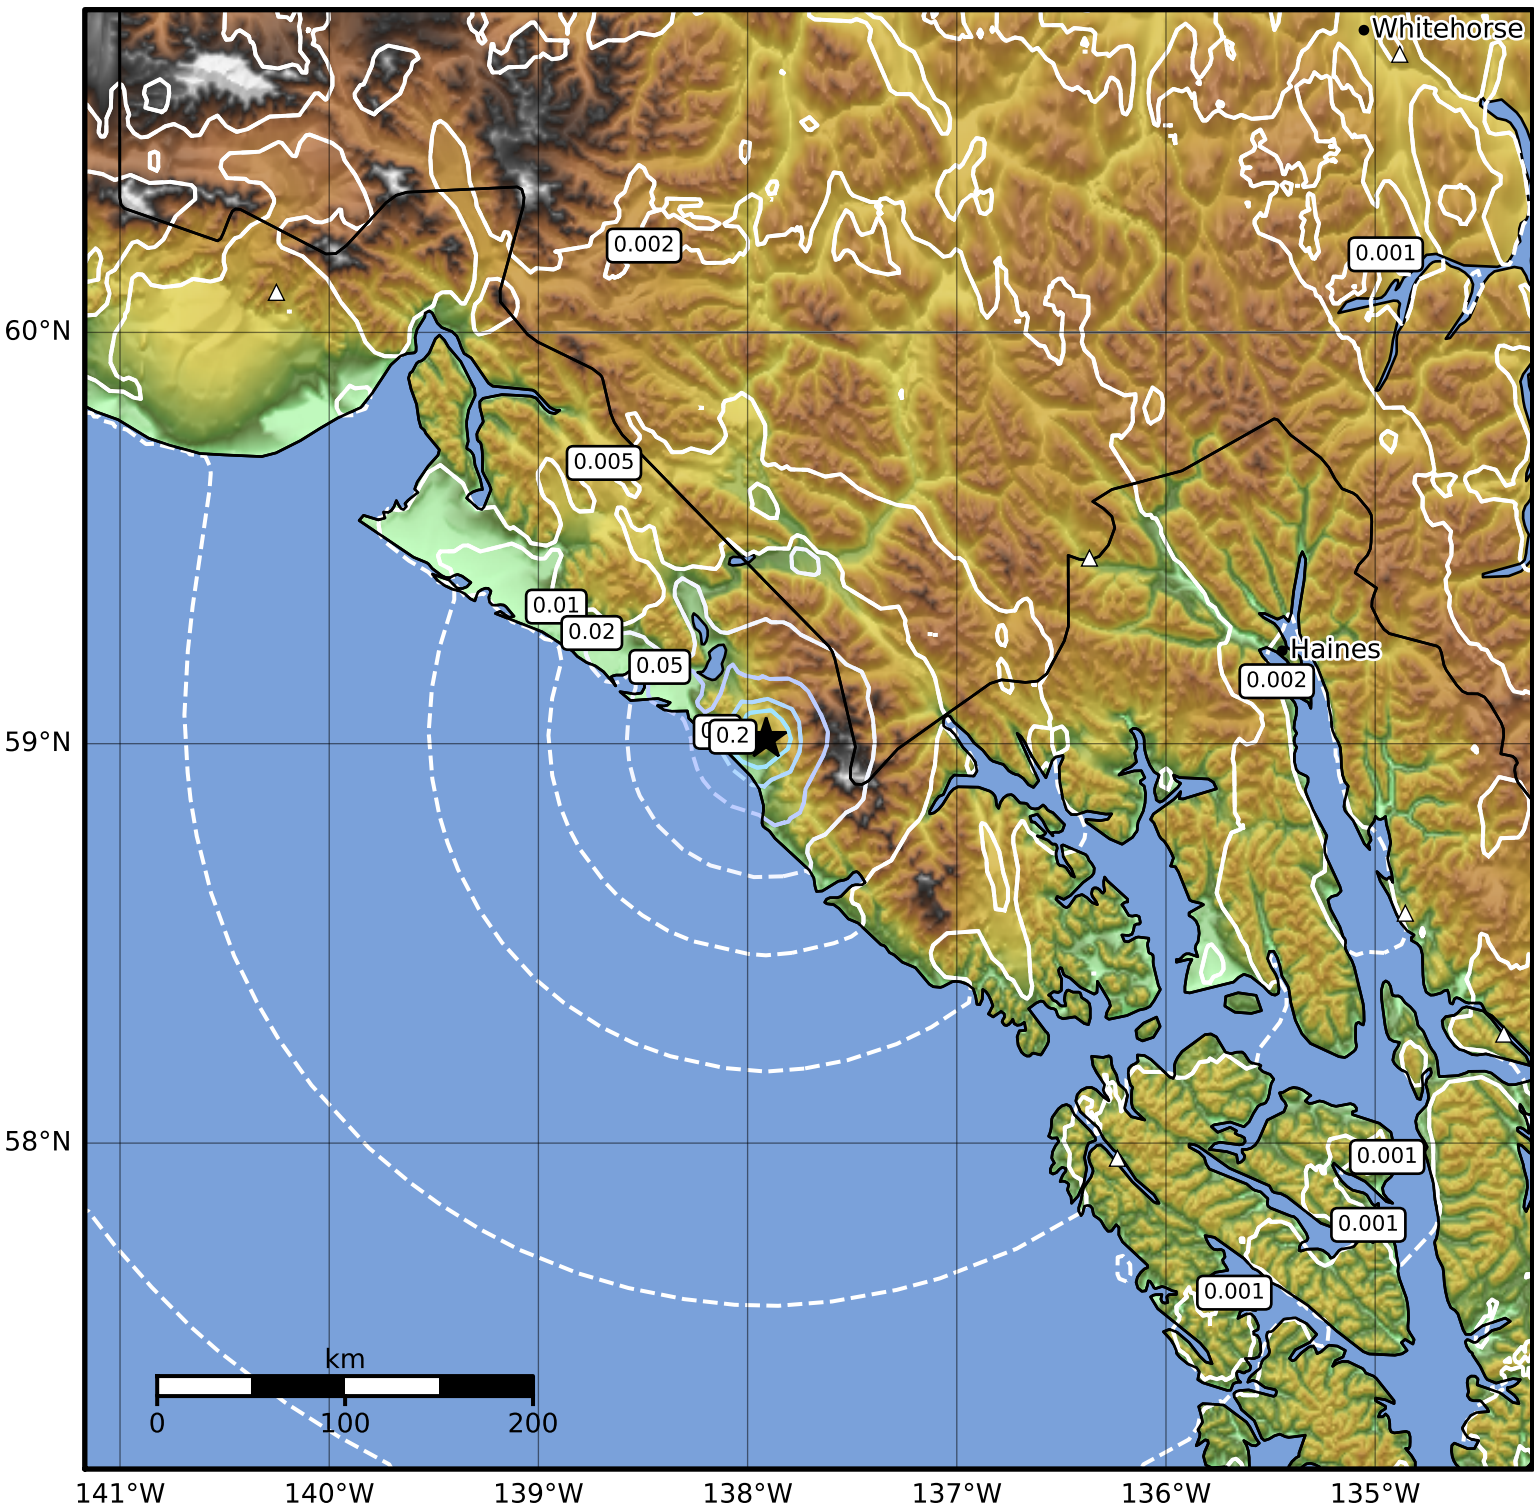

1.0 Second Peak Spectral Acceleration Map Alaska Earthquake Center  
 ShakeMap: 119 km (74 miles) ESE of Yakutat  
 Nov 20, 2023 21:27:04 UTC M3.7 N59.01 W137.91 Depth: 4.1km ID:ak023ew6scda

SA(1.0) (%g)	0.1	0.2	0.5	1	2	5	10	20	50	100	200
--------------	-----	-----	-----	---	---	---	----	----	----	-----	-----

Scale based on Worden et al. (2012)

Version 2: Processed 2023-11-20T22:20:17Z

△ Seismic Instrument ○ Reported Intensity

★ Epicenter