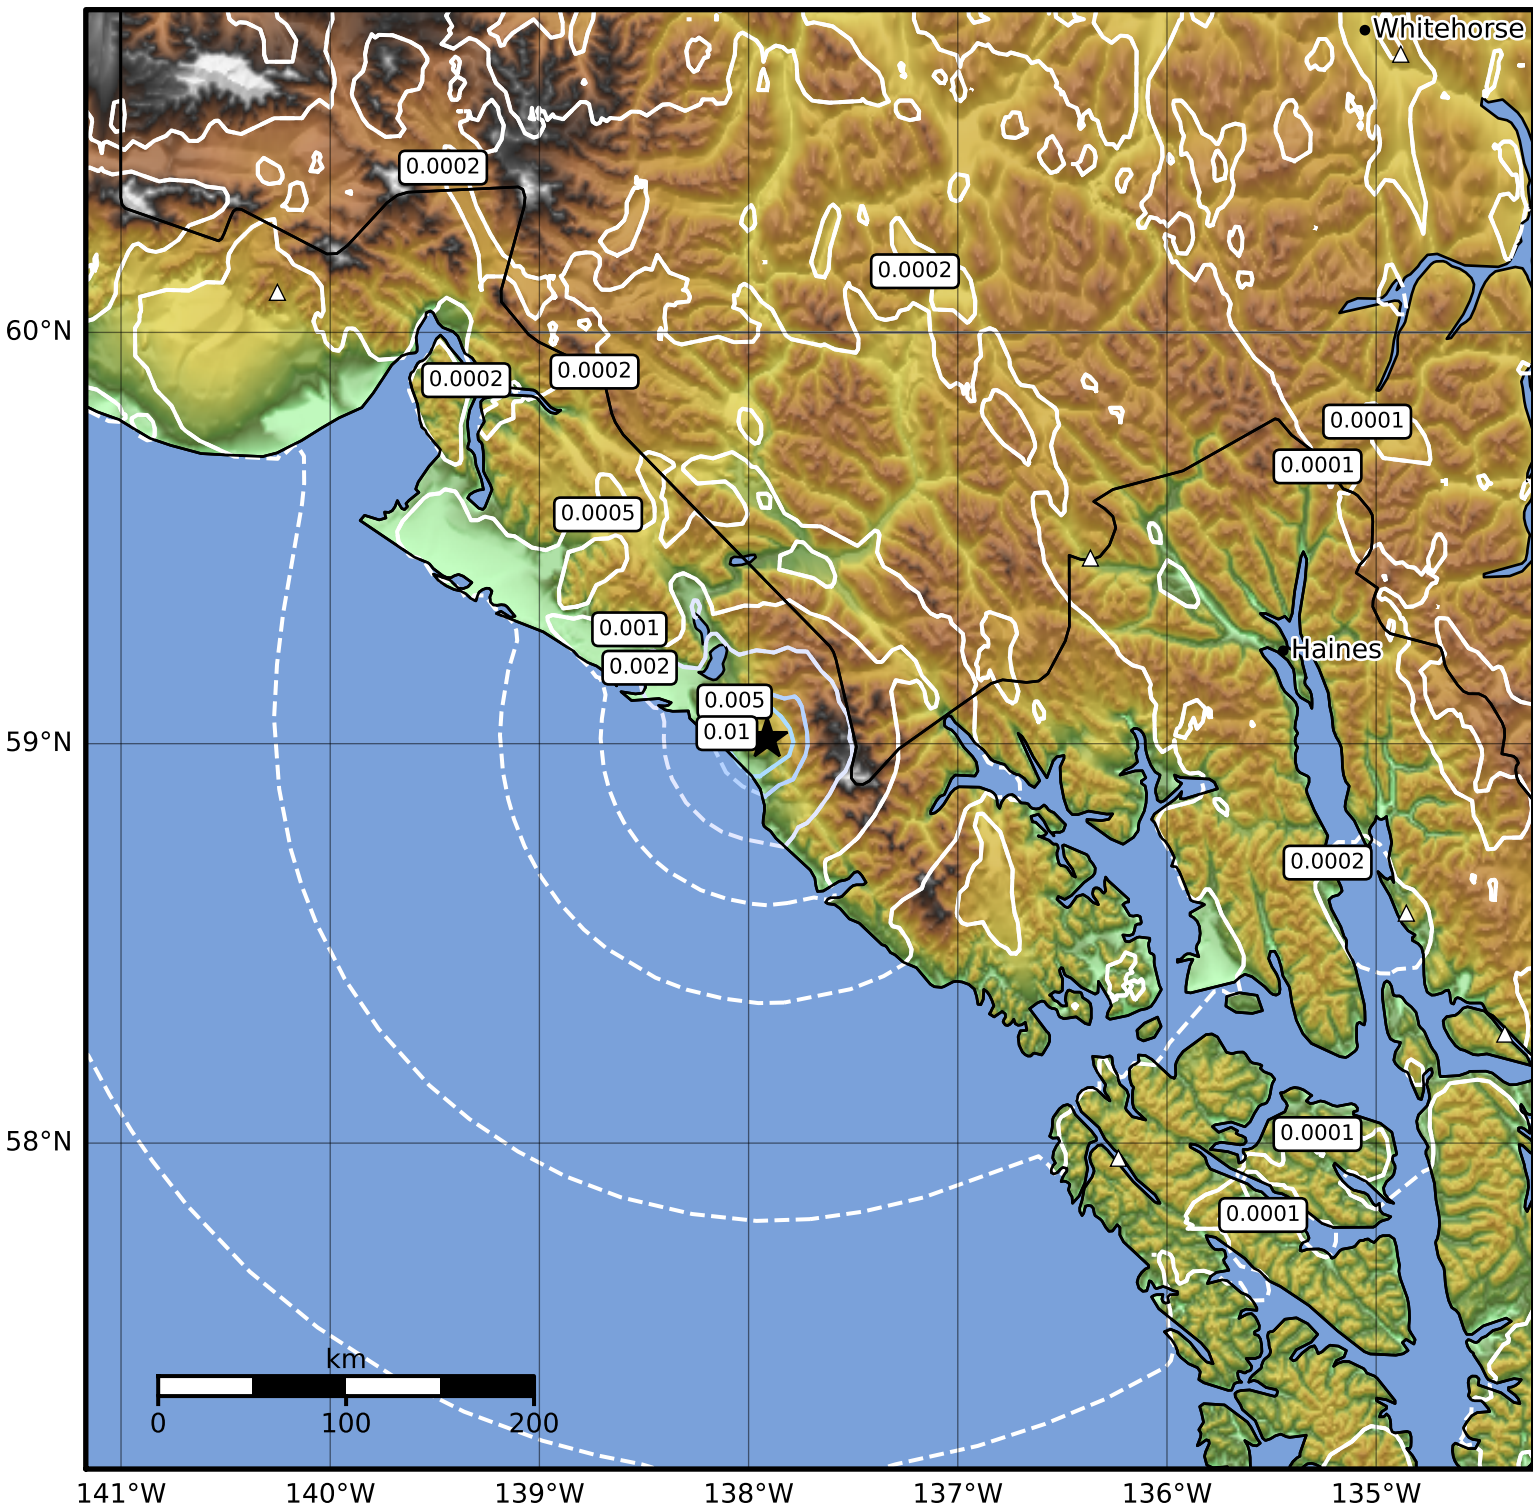

3.0 Second Peak Spectral Acceleration Map Alaska Earthquake Center
 ShakeMap: 119 km (74 miles) ESE of Yakutat
 Nov 20, 2023 21:27:04 UTC M3.7 N59.01 W137.91 Depth: 4.1km ID:ak023ew6scda

Scale based on Worden et al. (2012)

Version 2: Processed 2023-11-20T22:20:17Z

△ Seismic Instrument ○ Reported Intensity

★ Epicenter