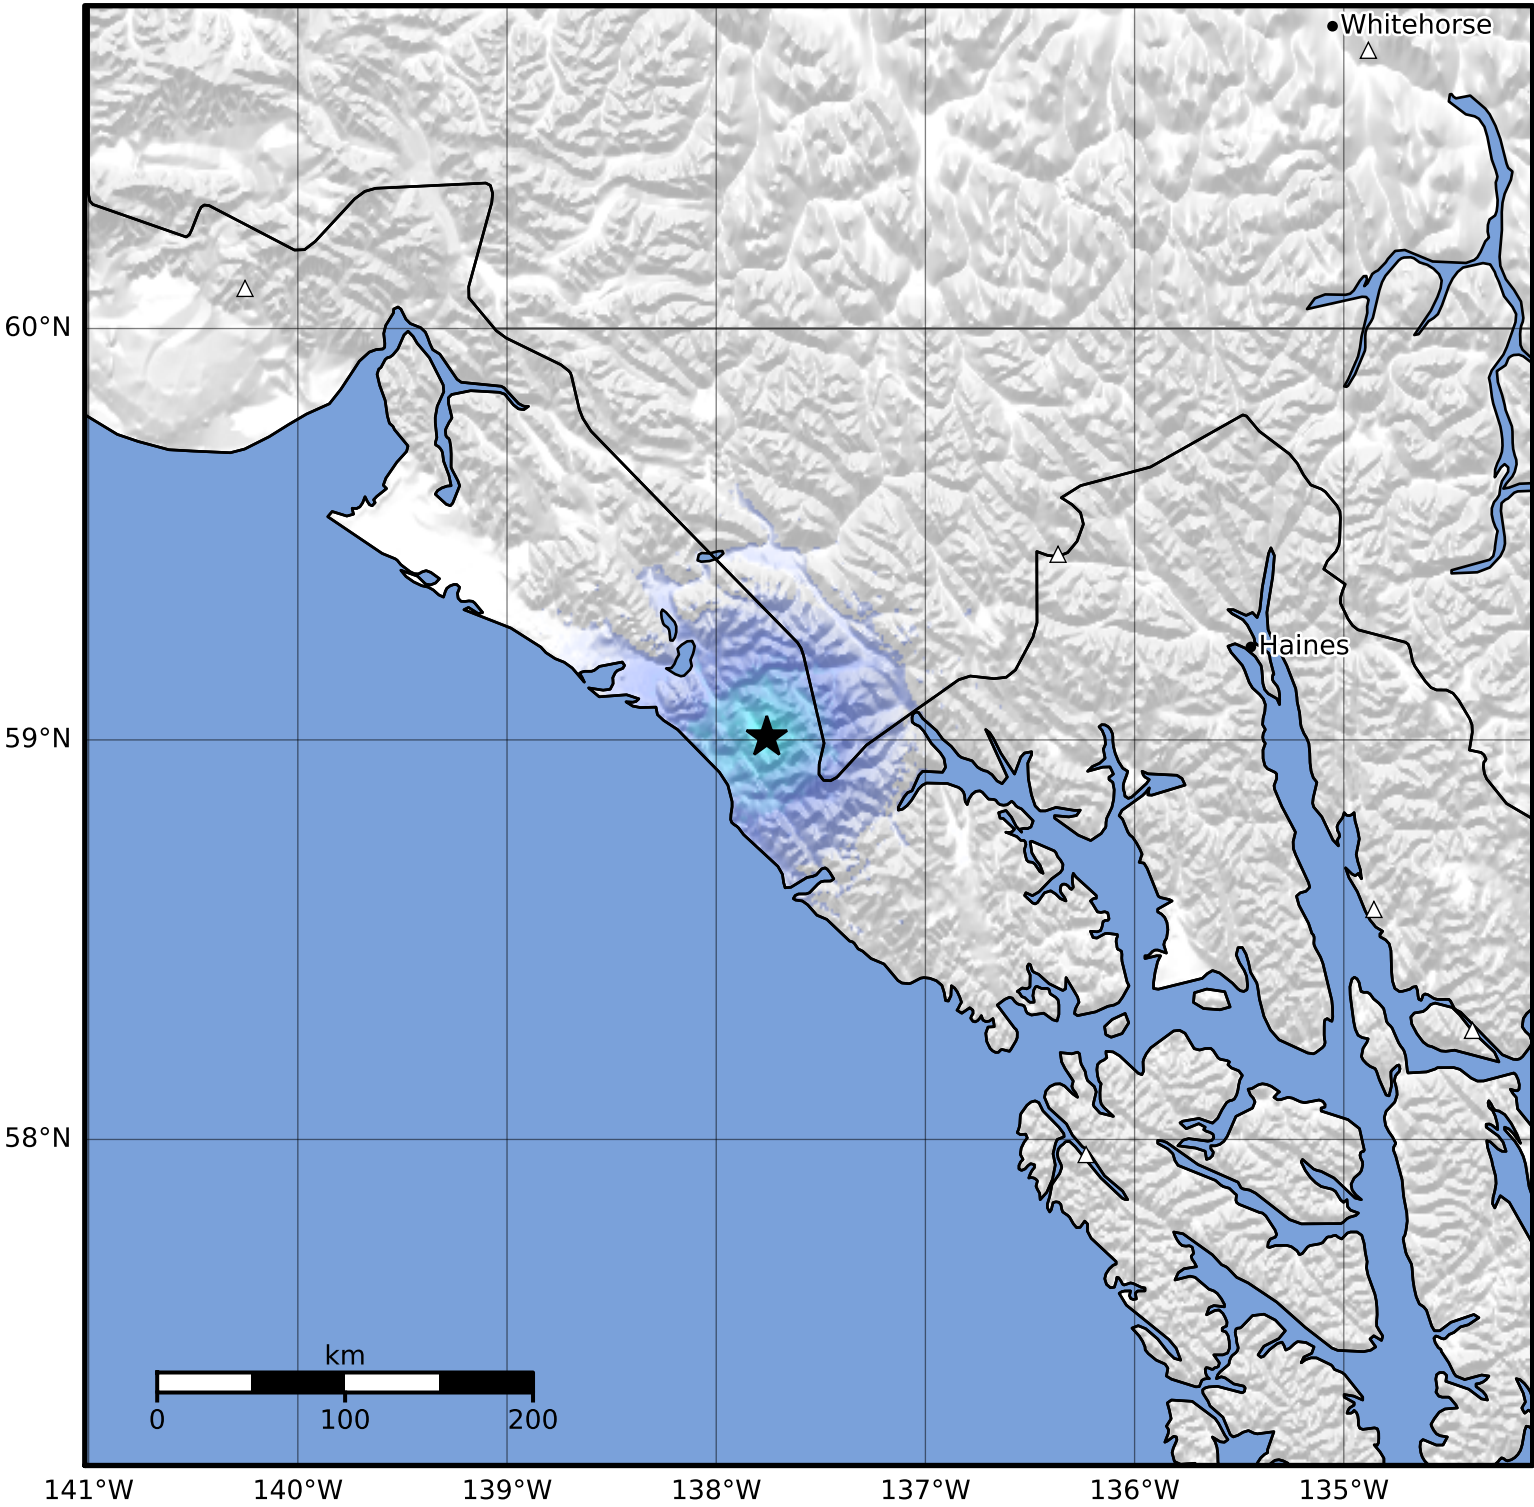

Macroseismic Intensity Map Alaska Earthquake Center  
 ShakeMap: 115 km (71 miles) WSW of Klukwan  
 Nov 20, 2023 22:22:47 UTC M3.5 N59.01 W137.76 Depth: 0.0km ID:ak023ew7csqc

SHAKING	Not felt	Weak	Light	Moderate	Strong	Very strong	Severe	Violent	Extreme
DAMAGE	None	None	None	Very light	Light	Moderate	Moderate/heavy	Heavy	Very heavy
PGA(%g)	<0.0464	0.297	2.76	6.2	11.5	21.5	40.1	74.7	>139
PGV(cm/s)	<0.0215	0.135	1.41	4.65	9.64	20	41.4	85.8	>178
INTENSITY	<b>I</b>	<b>II-III</b>	<b>IV</b>	<b>V</b>	<b>VI</b>	<b>VII</b>	<b>VIII</b>	<b>IX</b>	<b>X+</b>

Scale based on Worden et al. (2012)

Version 1: Processed 2023-11-20T22:27:50Z

△ Seismic Instrument ○ Reported Intensity

★ Epicenter