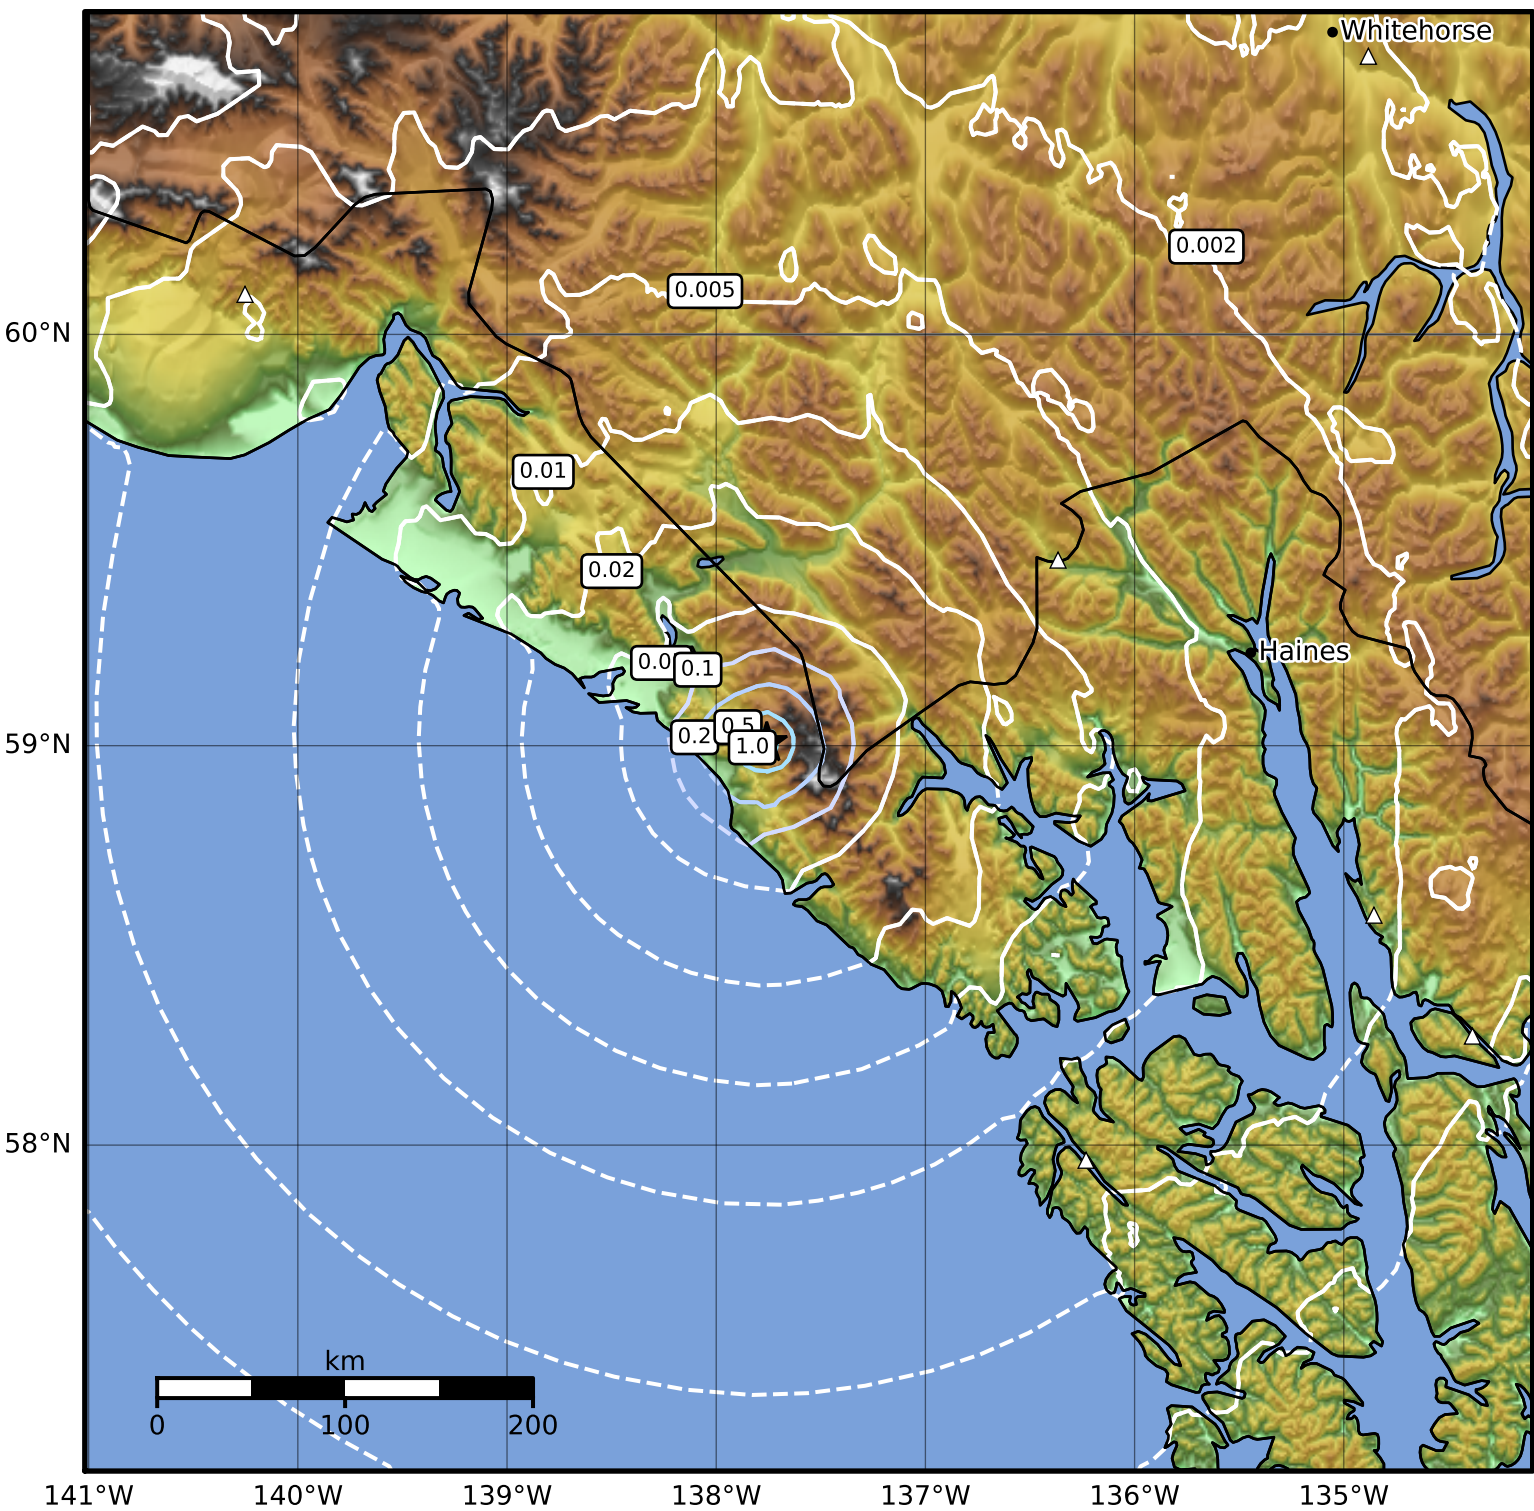

Peak Ground Acceleration Map Alaska Earthquake Center
 ShakeMap: 115 km (71 miles) WSW of Klukwan
 Nov 20, 2023 22:22:47 UTC M3.5 N59.01 W137.76 Depth: 0.0km ID:ak023ew7csqc

PGA (%g)	0.1	0.2	0.5	1	2	5	10	20	50	100	200
----------	-----	-----	-----	---	---	---	----	----	----	-----	-----

Scale based on Worden et al. (2012)

Version 1: Processed 2023-11-20T22:27:50Z

△ Seismic Instrument ○ Reported Intensity ★ Epicenter