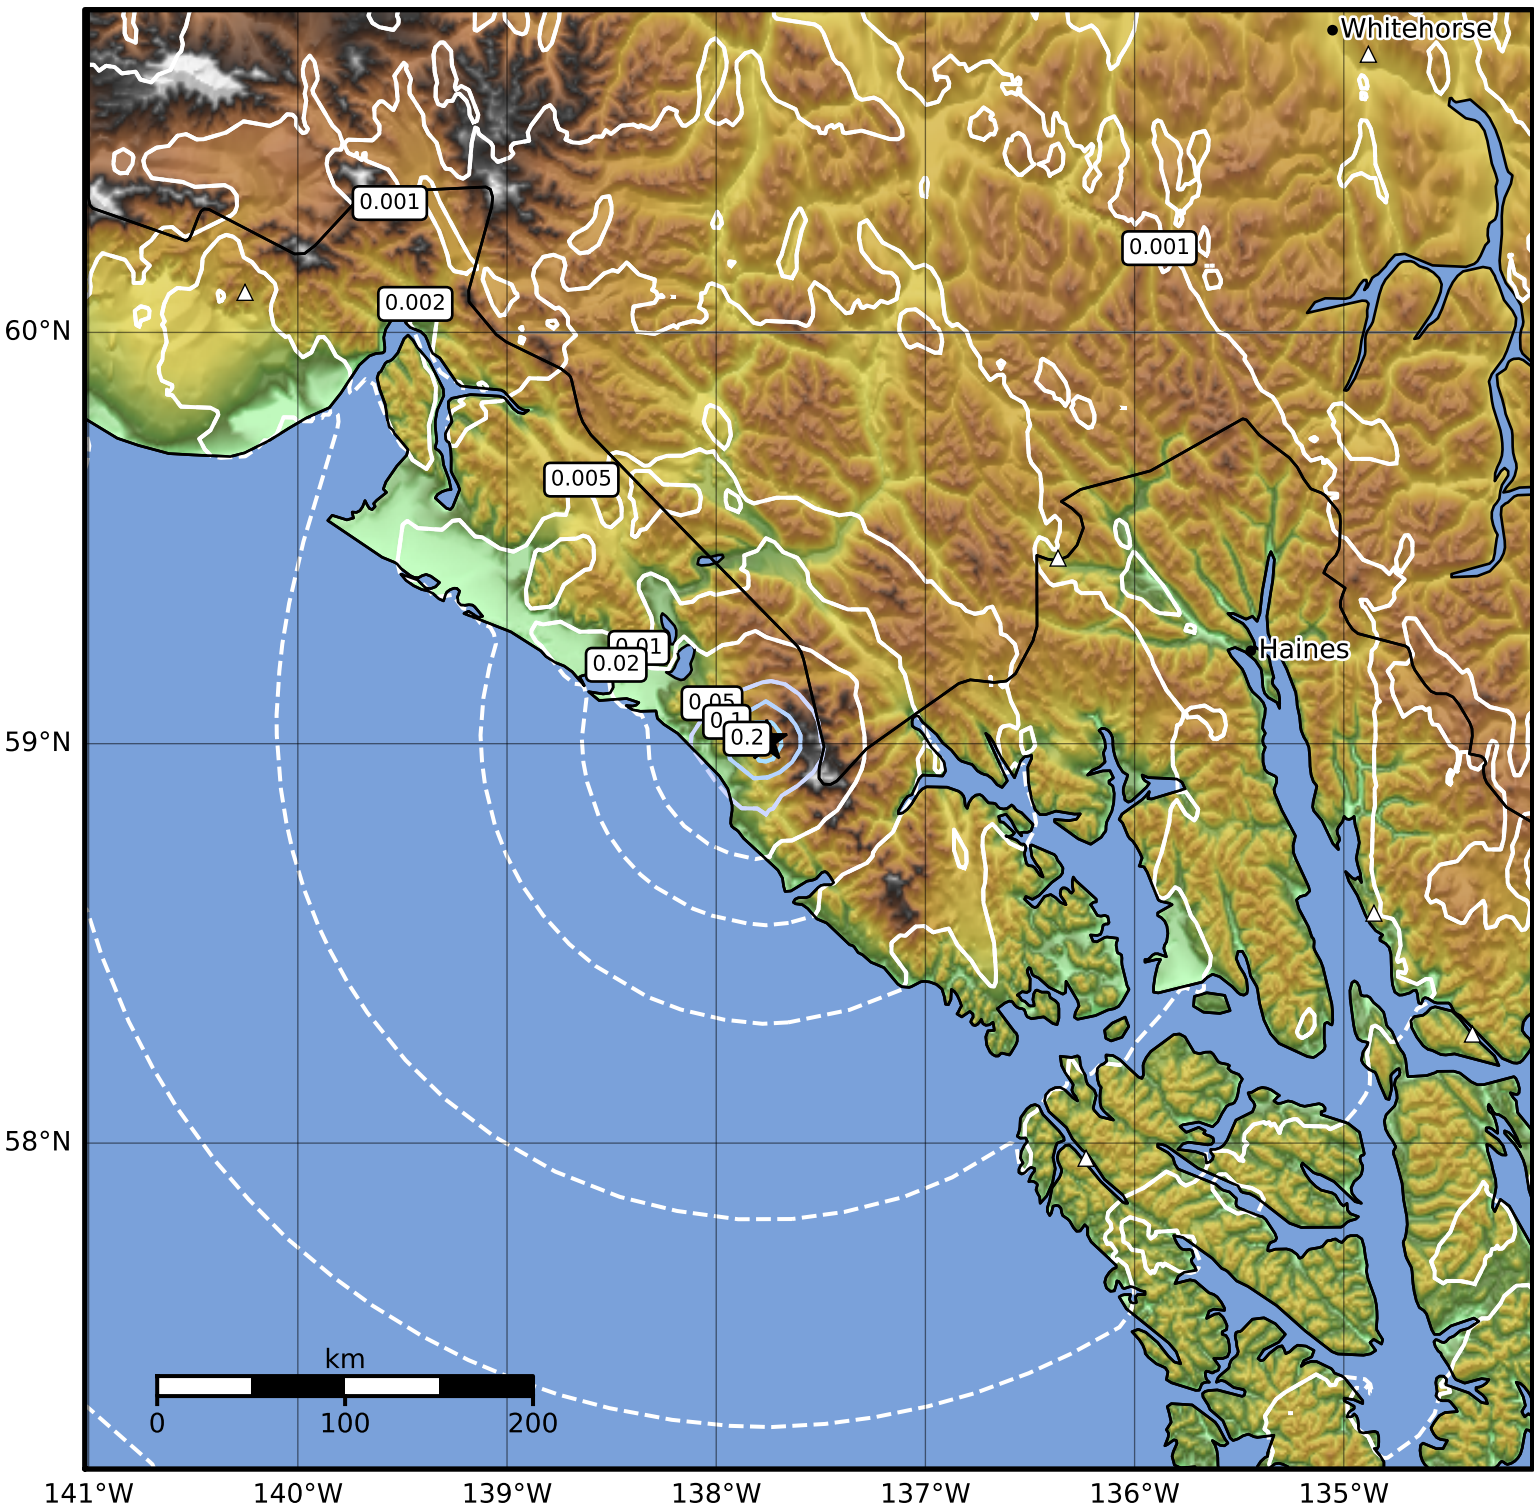

Peak Ground Velocity Map Alaska Earthquake Center  
 ShakeMap: 115 km (71 miles) WSW of Klukwan  
 Nov 20, 2023 22:22:47 UTC M3.5 N59.01 W137.76 Depth: 0.0km ID:ak023ew7csqc

PGV (cm/s)	0.1	0.2	0.5	1	2	5	10	20	50	100	200
------------	-----	-----	-----	---	---	---	----	----	----	-----	-----

Scale based on Worden et al. (2012)

Version 1: Processed 2023-11-20T22:27:50Z

△ Seismic Instrument ○ Reported Intensity

★ Epicenter