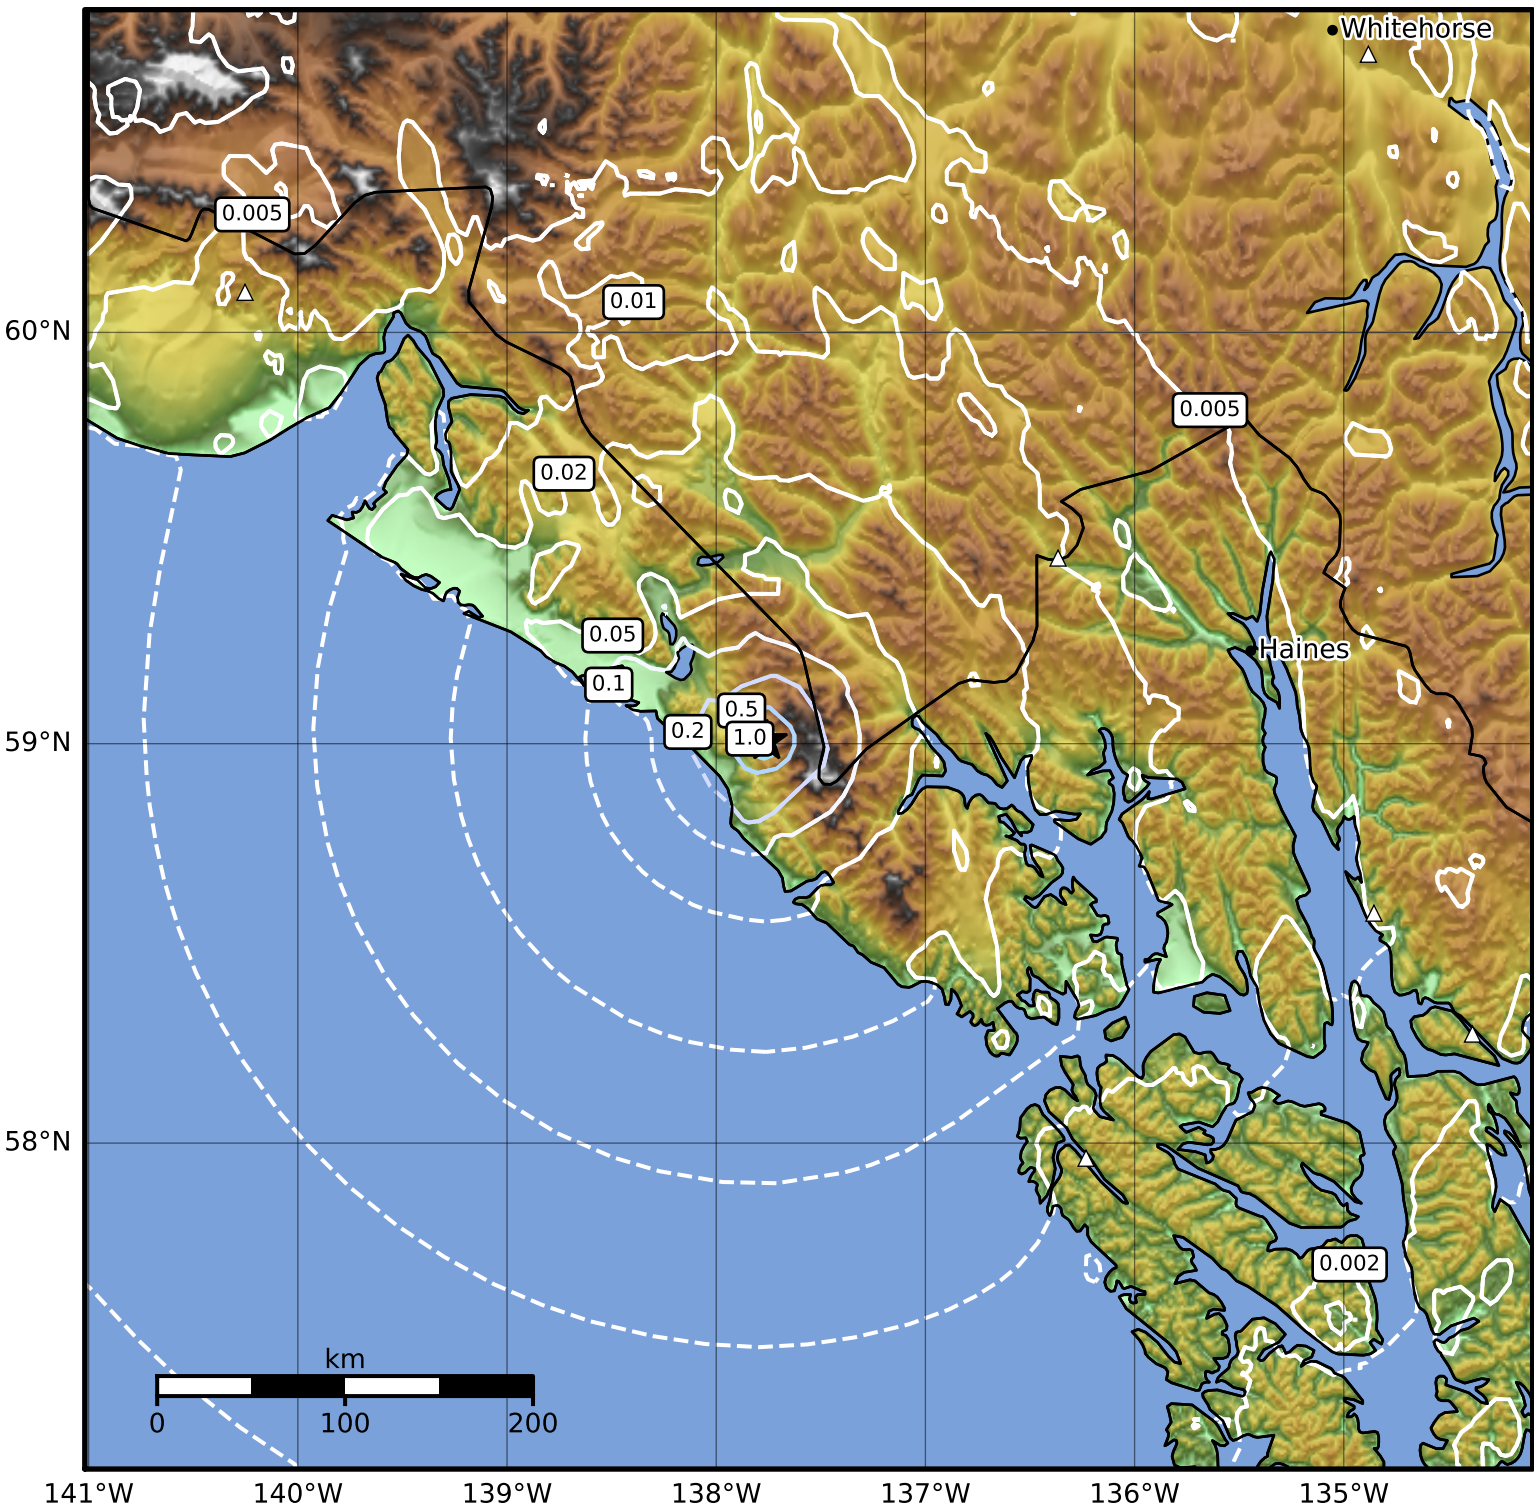

0.3 Second Peak Spectral Acceleration Map Alaska Earthquake Center
 ShakeMap: 115 km (71 miles) WSW of Klukwan
 Nov 20, 2023 22:22:47 UTC M3.5 N59.01 W137.76 Depth: 0.0km ID:ak023ew7csqc

SA(0.3) (%g)	0.1	0.2	0.5	1	2	5	10	20	50	100	200
---------------------	------------	------------	------------	----------	----------	----------	-----------	-----------	-----------	------------	------------

Scale based on Worden et al. (2012)

Version 1: Processed 2023-11-20T22:27:50Z

△ Seismic Instrument ○ Reported Intensity

★ Epicenter