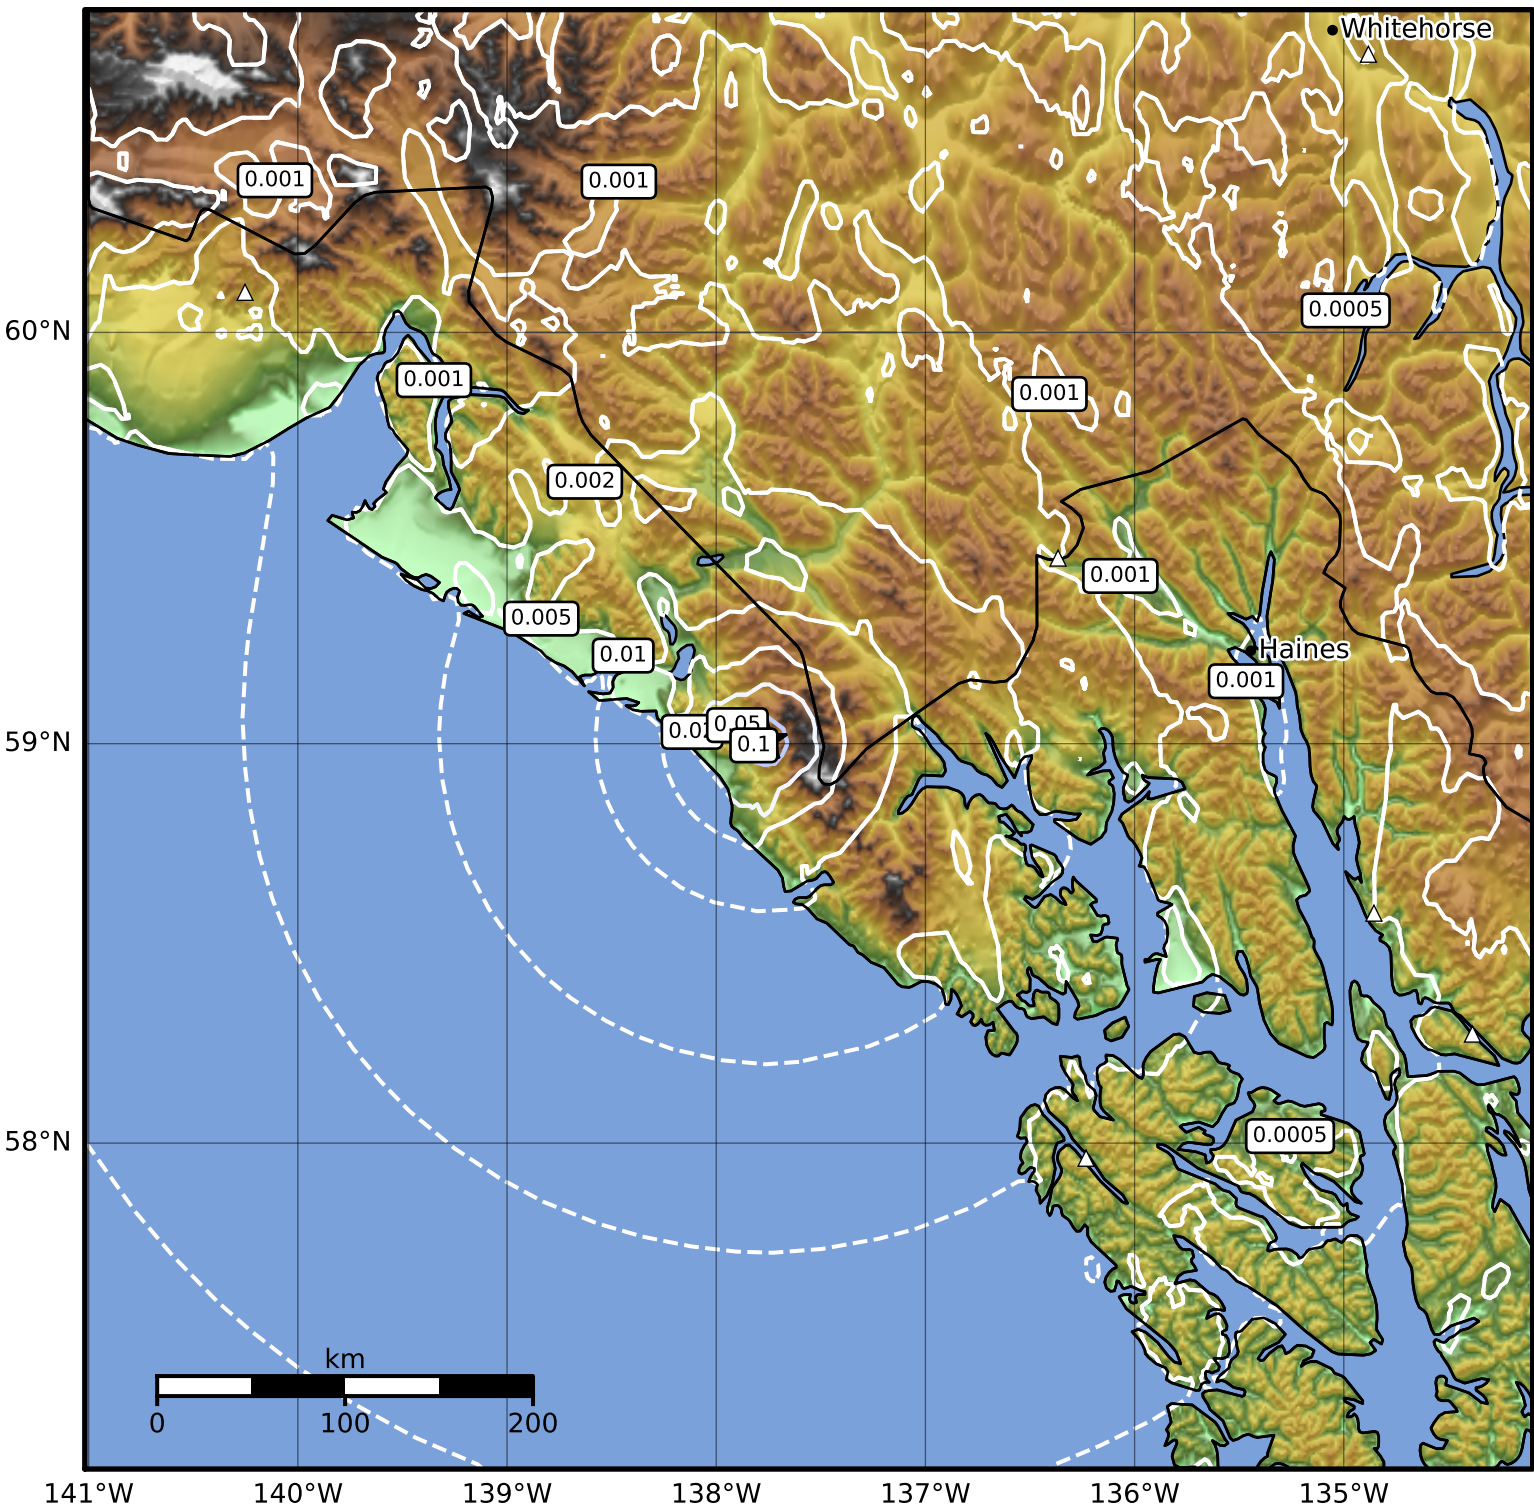

1.0 Second Peak Spectral Acceleration Map Alaska Earthquake Center  
 ShakeMap: 115 km (71 miles) WSW of Klukwan  
 Nov 20, 2023 22:22:47 UTC M3.5 N59.01 W137.76 Depth: 0.0km ID:ak023ew7csqc

SA(1.0) (%g)	0.1	0.2	0.5	1	2	5	10	20	50	100	200
--------------	-----	-----	-----	---	---	---	----	----	----	-----	-----

Scale based on Worden et al. (2012)

Version 1: Processed 2023-11-20T22:27:50Z

△ Seismic Instrument ○ Reported Intensity

★ Epicenter