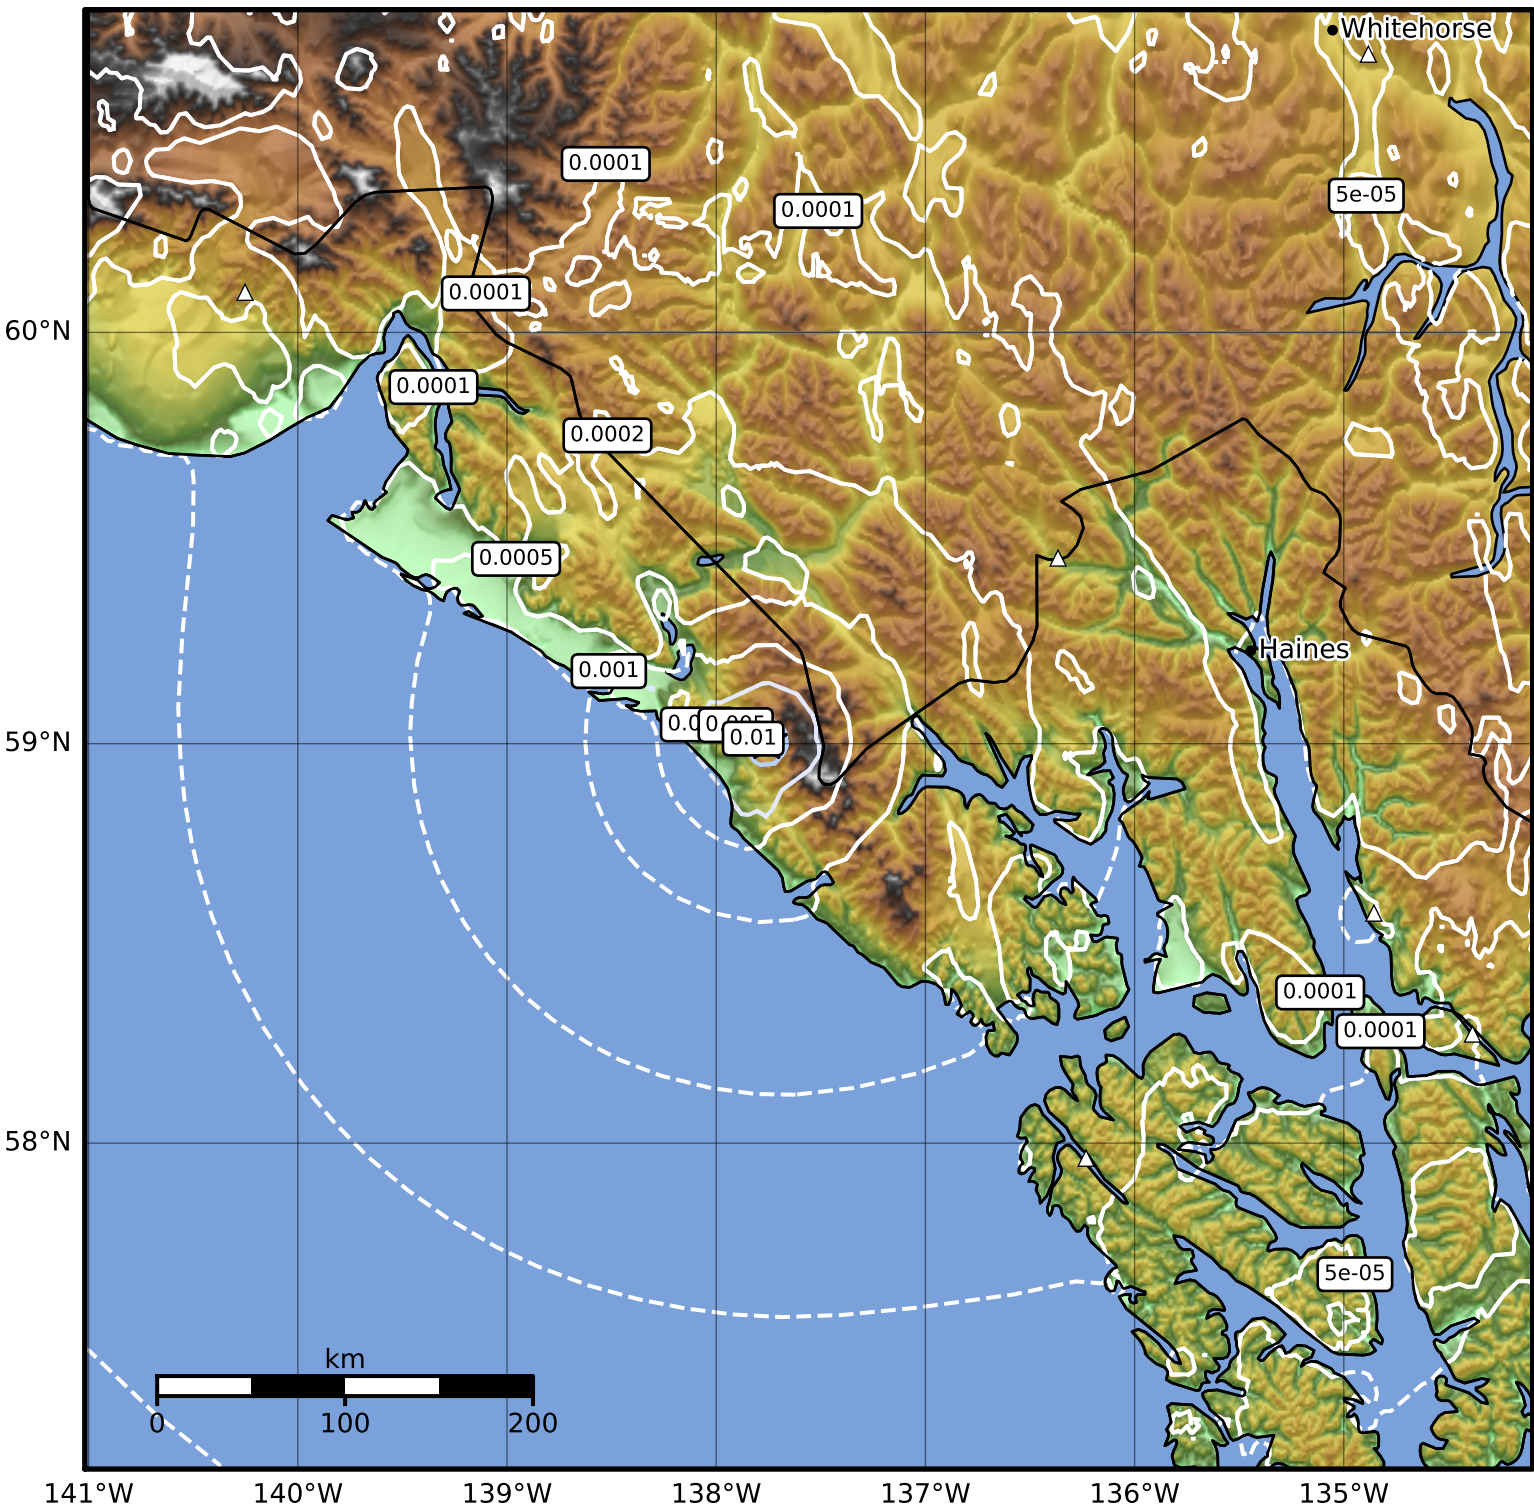

3.0 Second Peak Spectral Acceleration Map Alaska Earthquake Center
 ShakeMap: 115 km (71 miles) WSW of Klukwan
 Nov 20, 2023 22:22:47 UTC M3.5 N59.01 W137.76 Depth: 0.0km ID:ak023ew7csqc

SA(3.0) (%g)	0.1	0.2	0.5	1	2	5	10	20	50
--------------	-----	-----	-----	---	---	---	----	----	----

Scale based on Worden et al. (2012)

△ Seismic Instrument ○ Reported Intensity

★ Epicenter

Version 1: Processed 2023-11-20T22:27:50Z