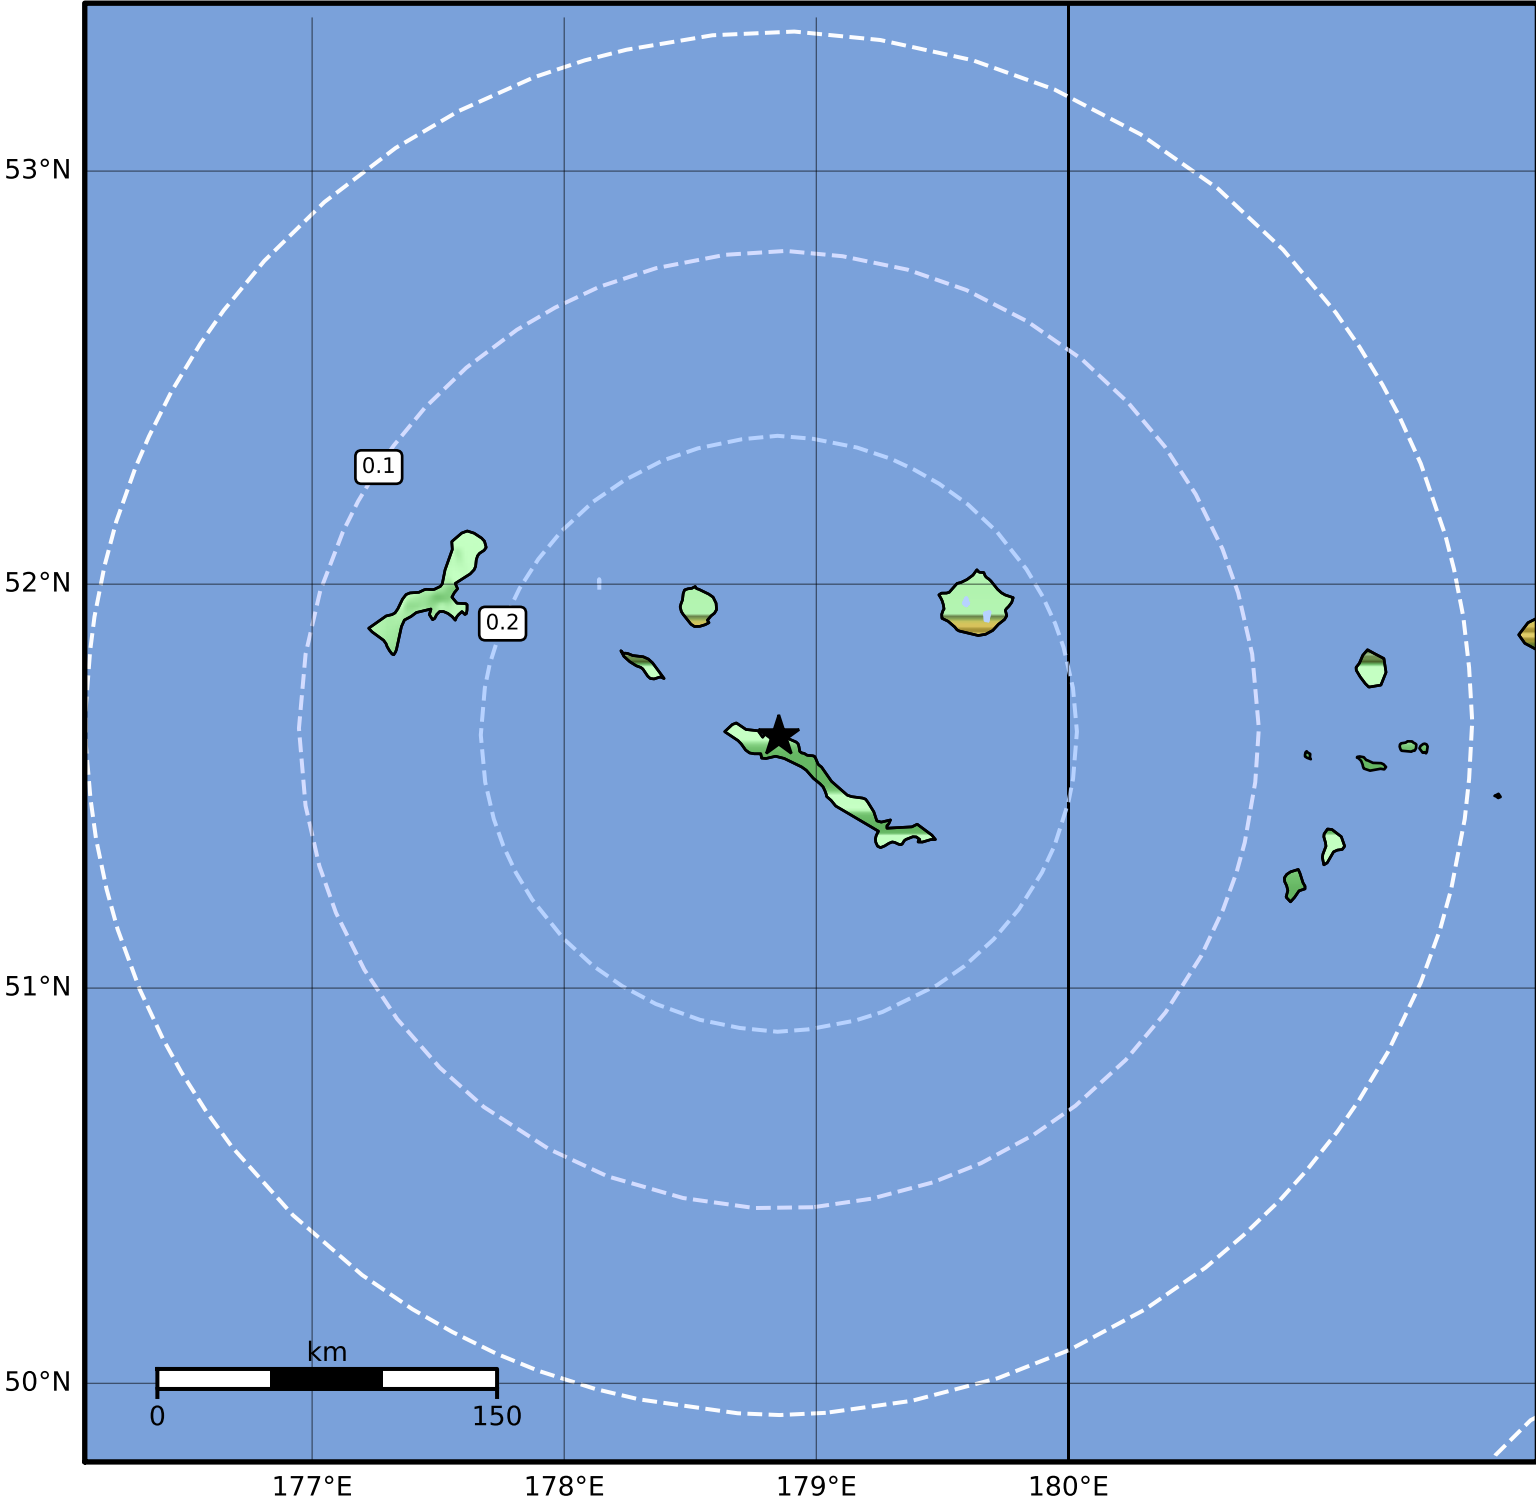

Peak Ground Acceleration Map Alaska Earthquake Center
 ShakeMap: 15 km (9 miles) NW of Amchitka
 Nov 22, 2023 13:00:43 UTC M4.0 N51.63 E178.85 Depth: 77.2km ID:ak023ezcxzs1

PGA (%g)	0.1	0.2	0.5	1	2	5	10	20	50	100	200

Scale based on Worden et al. (2012)

Version 1: Processed 2023-11-22T17:06:16Z

△ Seismic Instrument ○ Reported Intensity

★ Epicenter