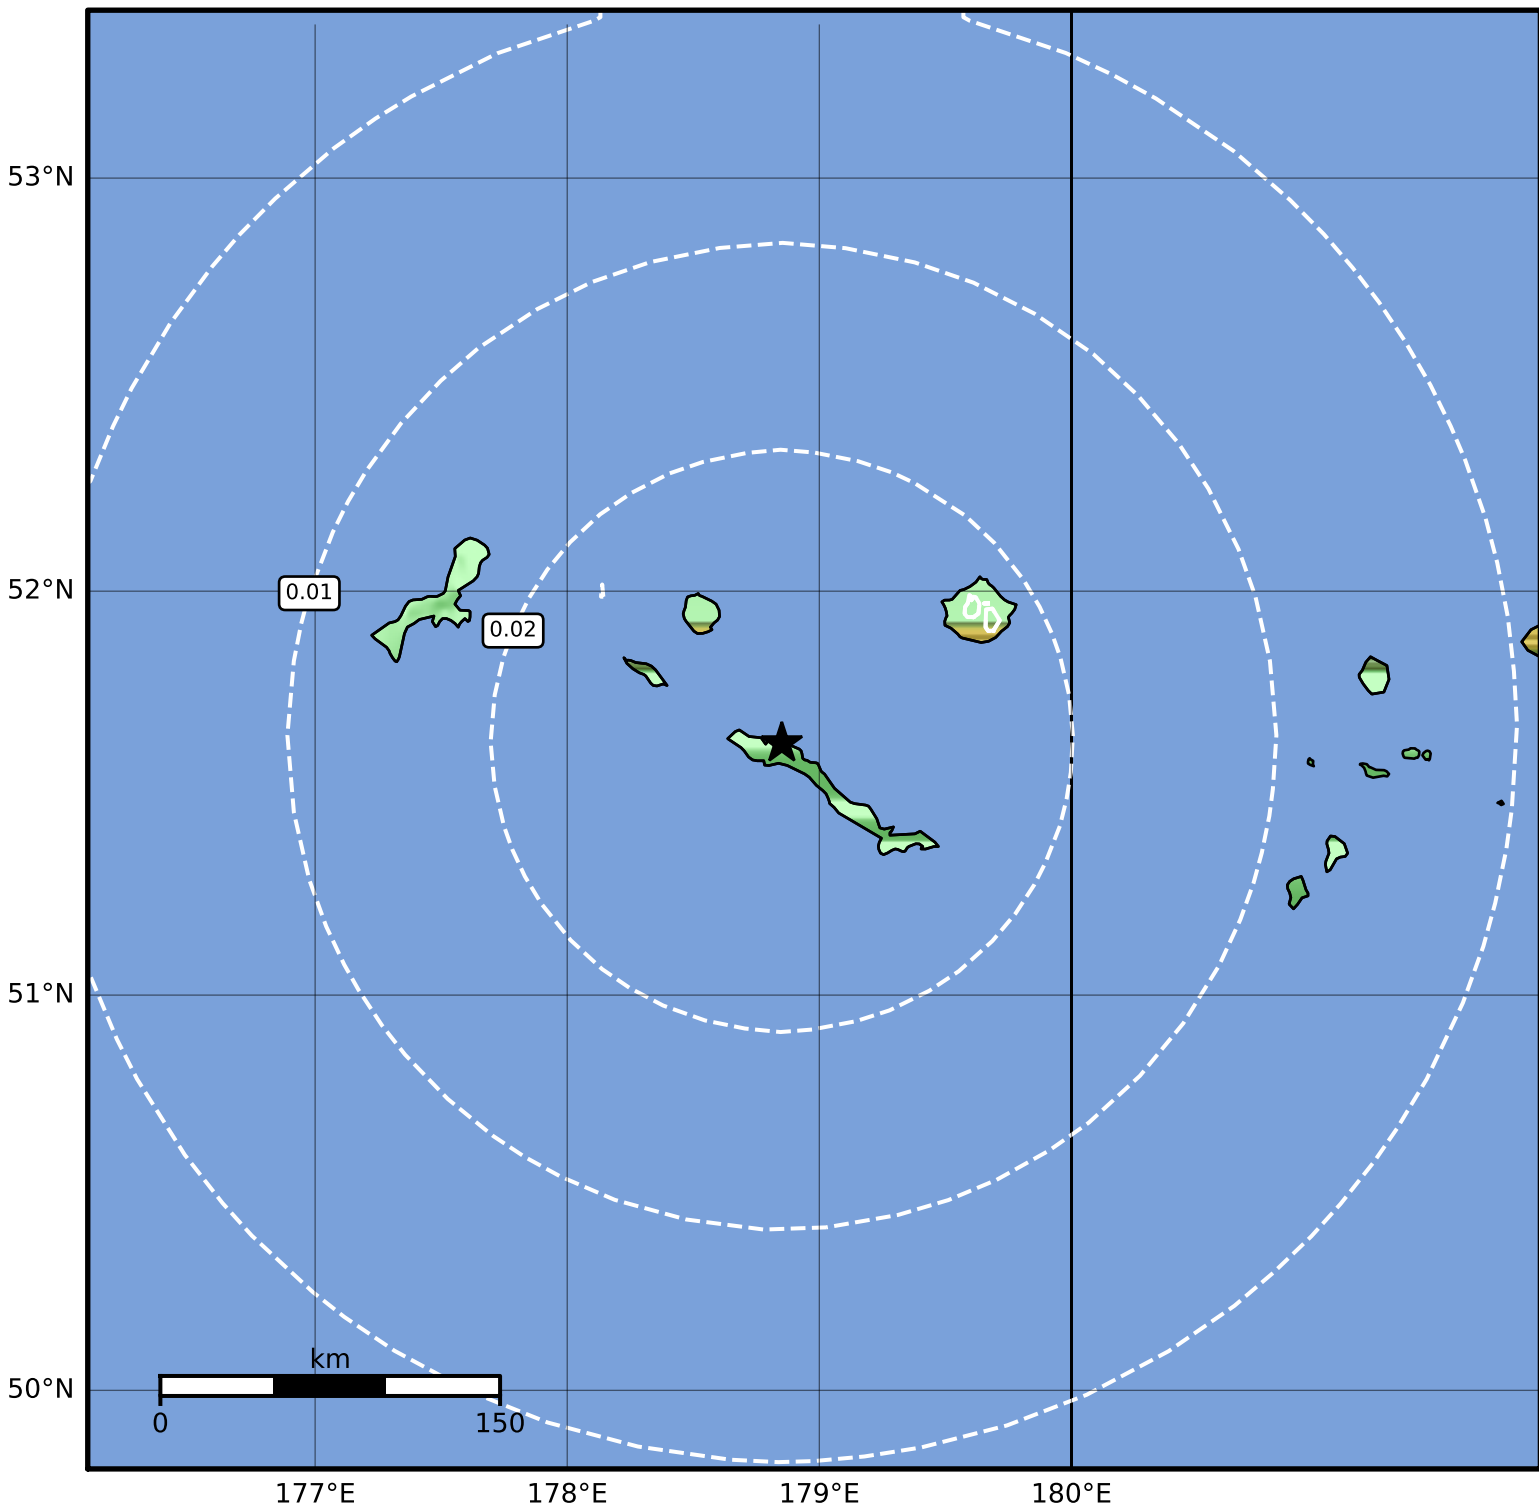

Peak Ground Velocity Map Alaska Earthquake Center
ShakeMap: 15 km (9 miles) NW of Amchitka
Nov 22, 2023 13:00:43 UTC M4.0 N51.63 E178.85 Depth: 77.2km ID:ak023ezcxzs1

Scale based on Worden et al. (2012)

Version 1: Processed 2023-11-22T17:06:16Z

△ Seismic Instrument ○ Reported Intensity

★ Epicenter