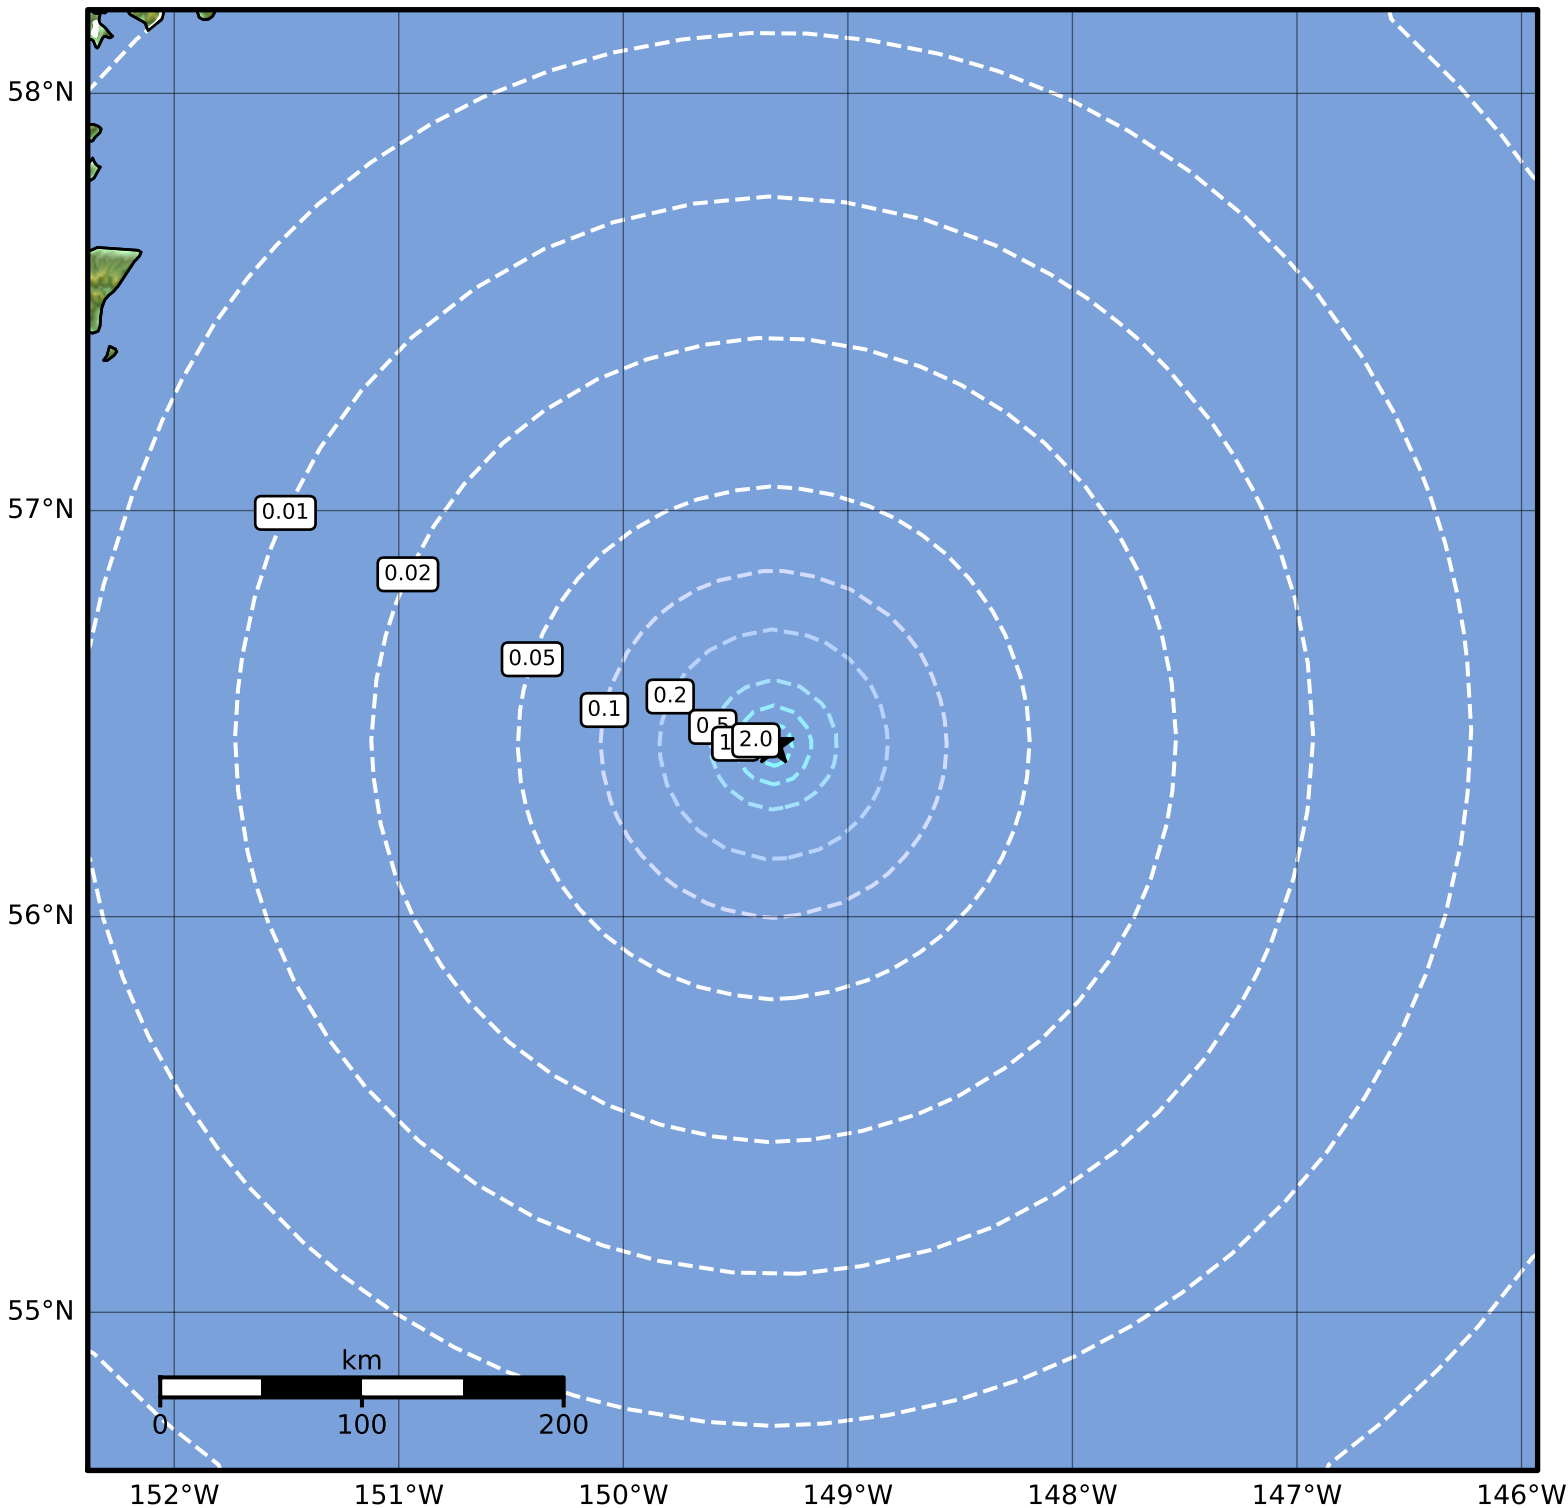

Peak Ground Acceleration Map Alaska Earthquake Center
ShakeMap: 239 km (148 miles) SE of Kodiak
Nov 24, 2023 13:56:03 UTC M3.9 N56.43 W149.33 Depth: 2.3km ID:ak023f2ocdl4

PGA (%g)	0.1	0.2	0.5	1	2	5	10	20	50	100	200
----------	-----	-----	-----	---	---	---	----	----	----	-----	-----

Scale based on Worden et al. (2012)

Version 1: Processed 2023-11-24T14:13:47Z

△ Seismic Instrument ○ Reported Intensity

★ Epicenter