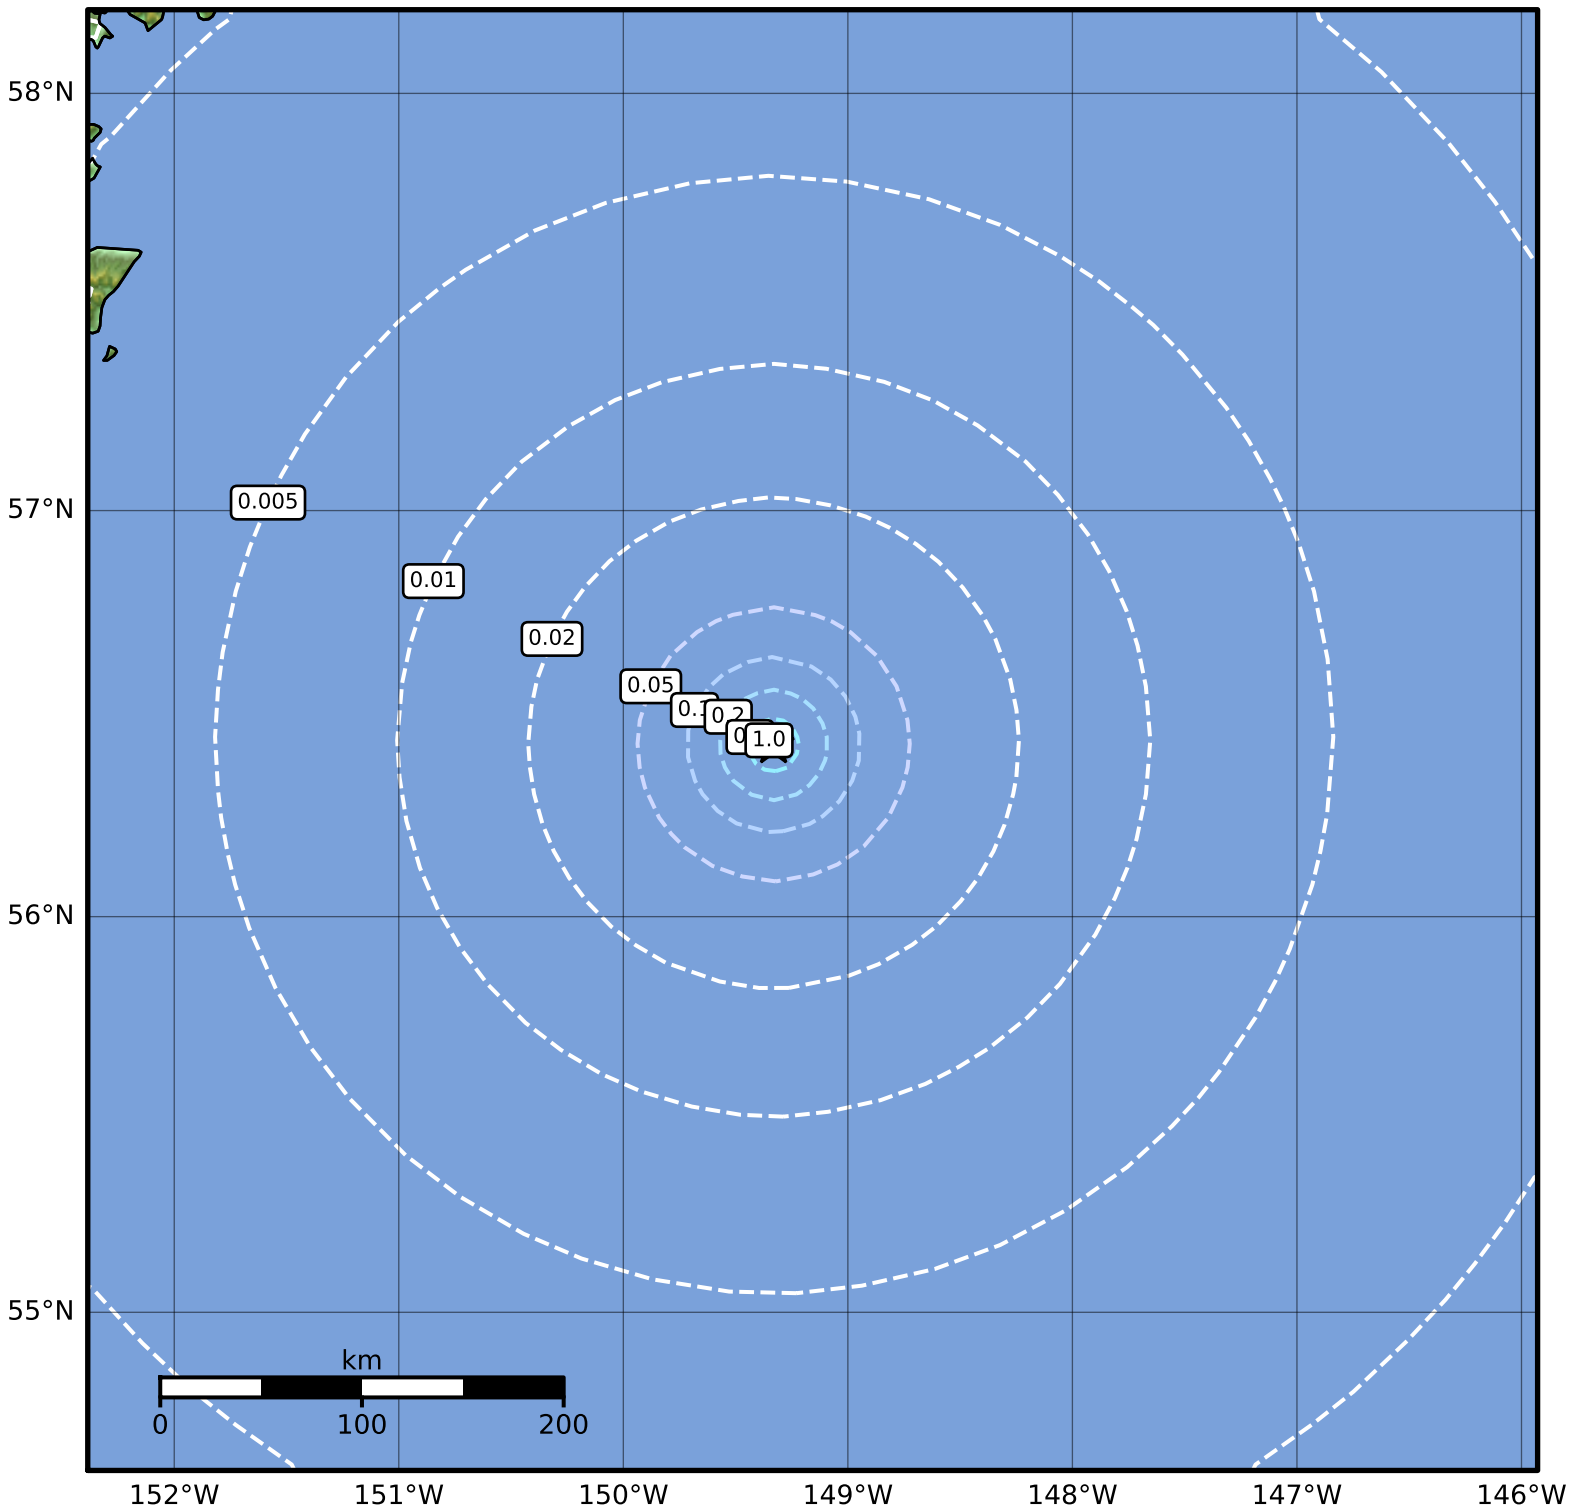

Peak Ground Velocity Map Alaska Earthquake Center  
ShakeMap: 239 km (148 miles) SE of Kodiak  
Nov 24, 2023 13:56:03 UTC M3.9 N56.43 W149.33 Depth: 2.3km ID:ak023f2ocdl4

<b>PGV (cm/s)</b>	<b>0.1</b>	<b>0.2</b>	<b>0.5</b>	<b>1</b>	<b>2</b>	<b>5</b>	<b>10</b>	<b>20</b>	<b>50</b>	<b>100</b>	<b>200</b>
-------------------	------------	------------	------------	----------	----------	----------	-----------	-----------	-----------	------------	------------

Scale based on Worden et al. (2012)

Version 1: Processed 2023-11-24T14:13:47Z

△ Seismic Instrument ○ Reported Intensity

★ Epicenter