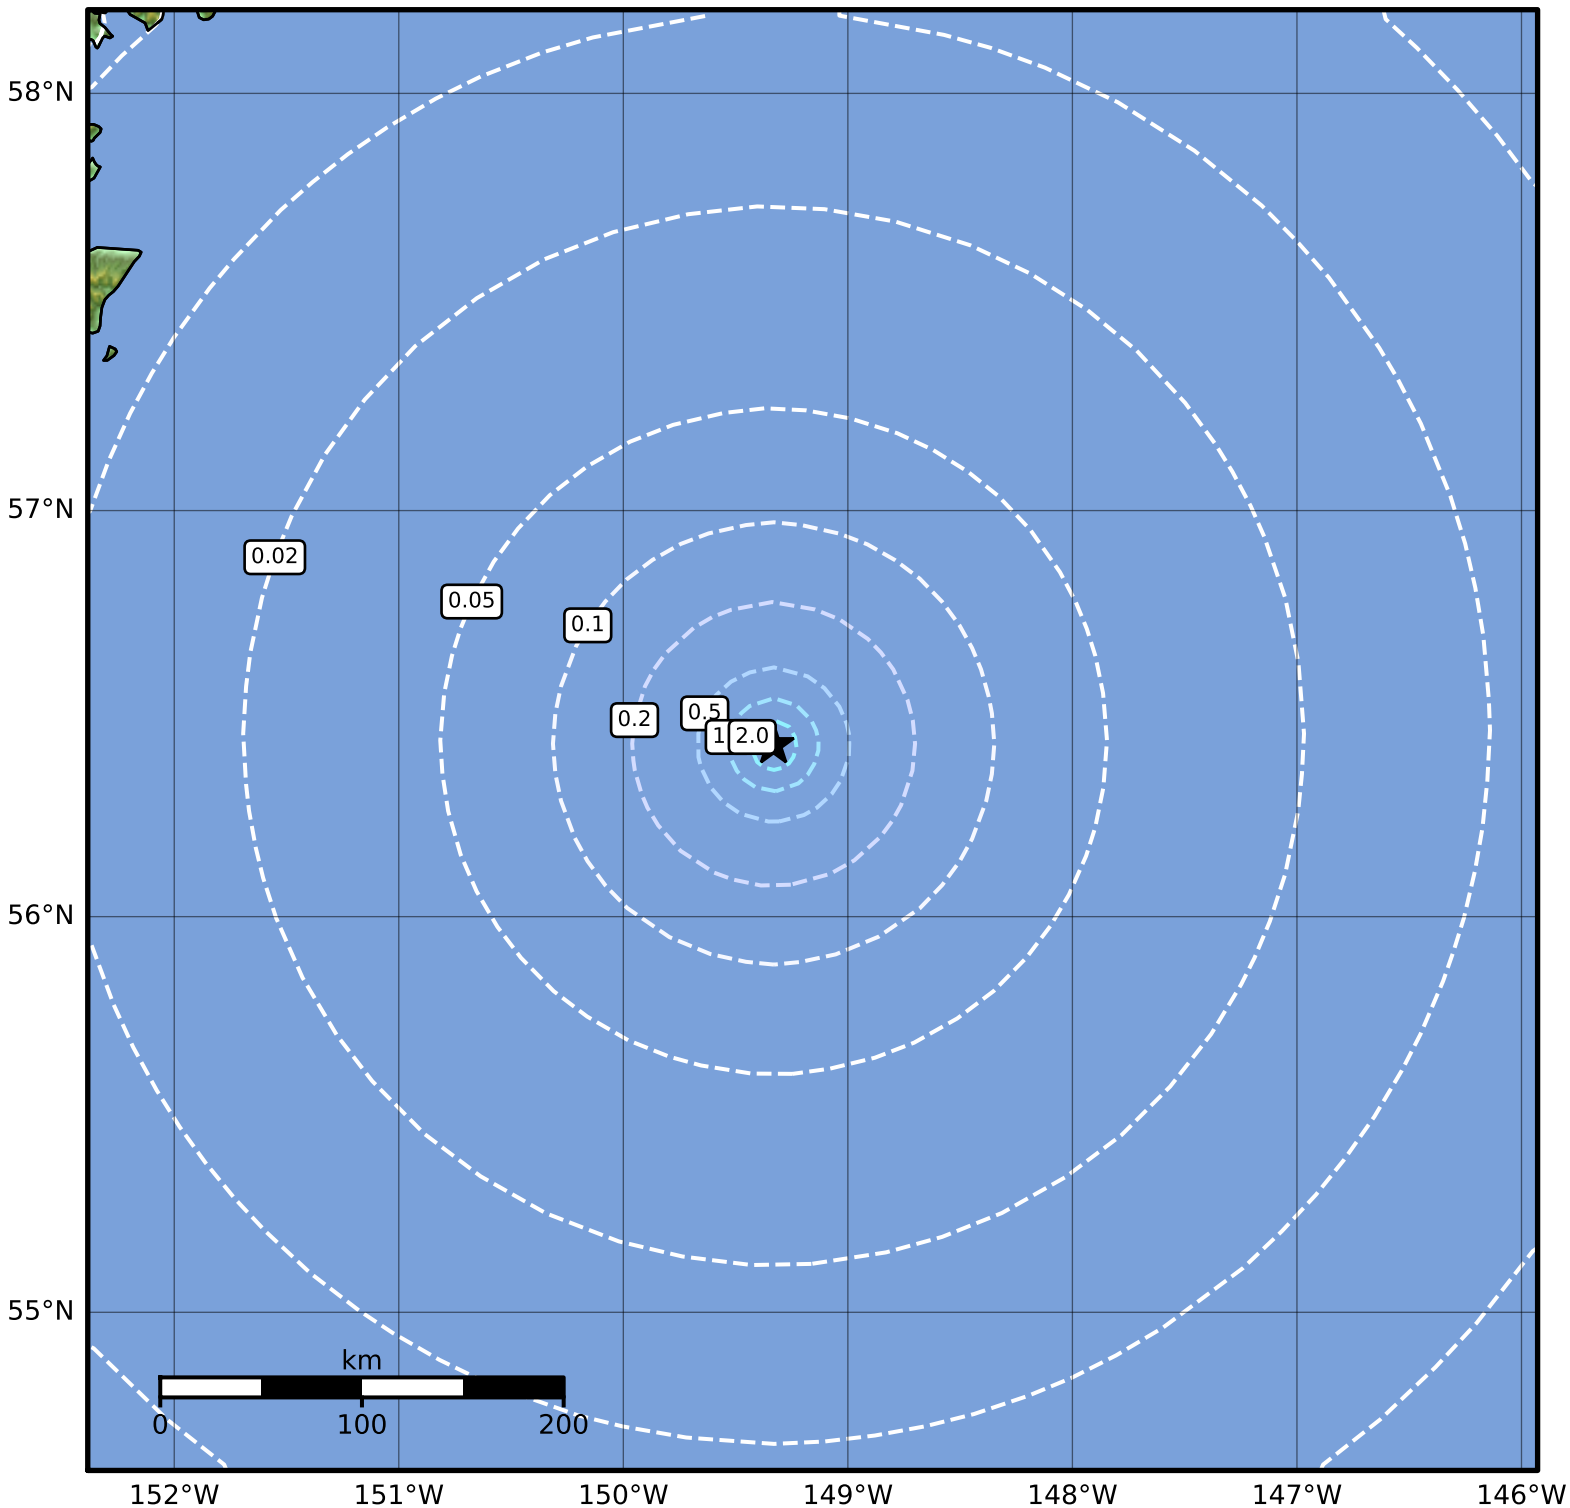

0.3 Second Peak Spectral Acceleration Map Alaska Earthquake Center
 ShakeMap: 239 km (148 miles) SE of Kodiak
 Nov 24, 2023 13:56:03 UTC M3.9 N56.43 W149.33 Depth: 2.3km ID:ak023f2ocdl4

SA(0.3) (%g)	0.1	0.2	0.5	1	2	5	10	20	50	100	200
--------------	-----	-----	-----	---	---	---	----	----	----	-----	-----

Scale based on Worden et al. (2012)

Version 1: Processed 2023-11-24T14:13:47Z

△ Seismic Instrument ○ Reported Intensity

★ Epicenter