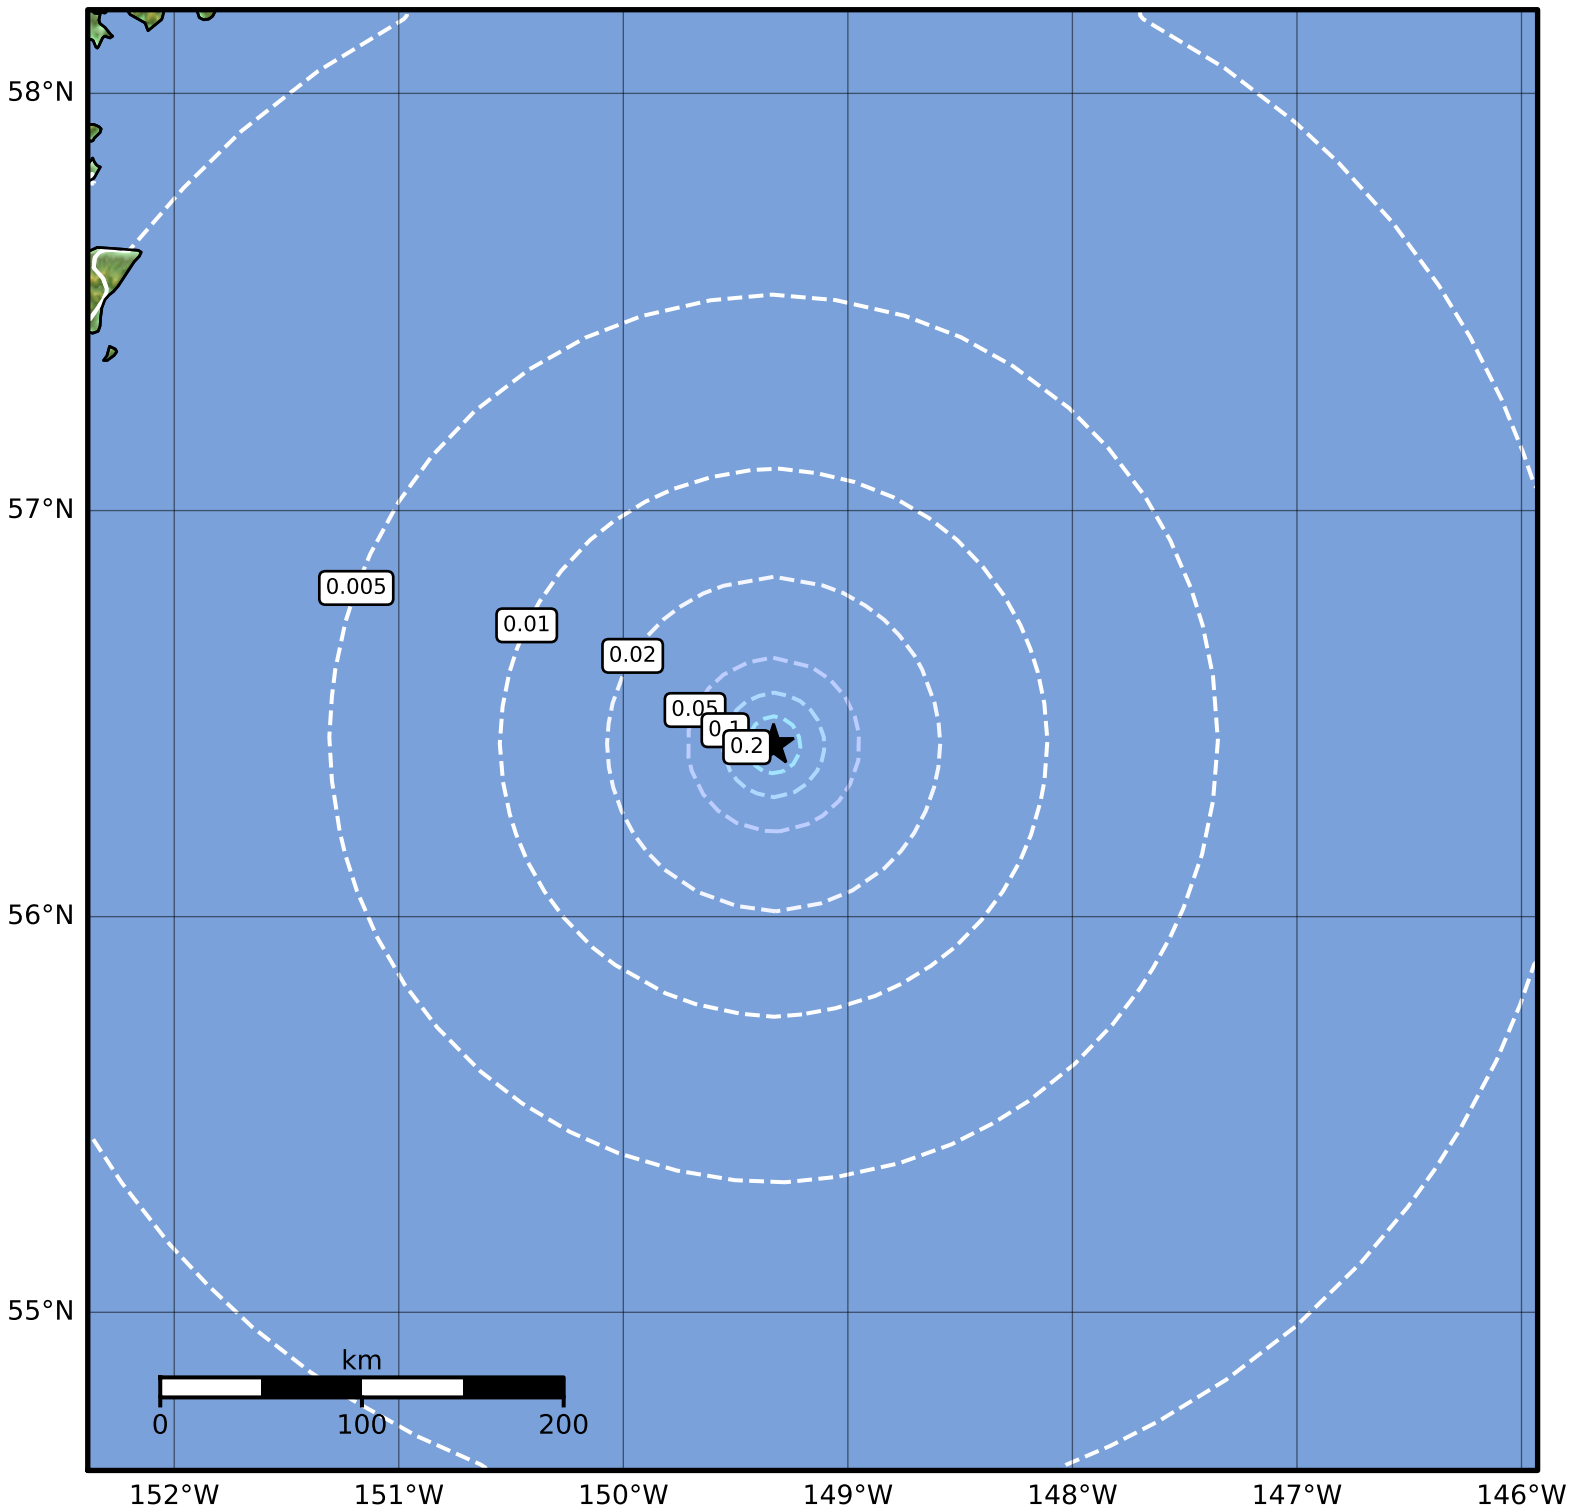

1.0 Second Peak Spectral Acceleration Map Alaska Earthquake Center
 ShakeMap: 239 km (148 miles) SE of Kodiak
 Nov 24, 2023 13:56:03 UTC M3.9 N56.43 W149.33 Depth: 2.3km ID:ak023f2ocdl4

SA(1.0) (%g)	0.1	0.2	0.5	1	2	5	10	20	50	100	200
---------------------	------------	------------	------------	----------	----------	----------	-----------	-----------	-----------	------------	------------

Scale based on Worden et al. (2012)

Version 1: Processed 2023-11-24T14:13:47Z

△ Seismic Instrument ○ Reported Intensity

★ Epicenter