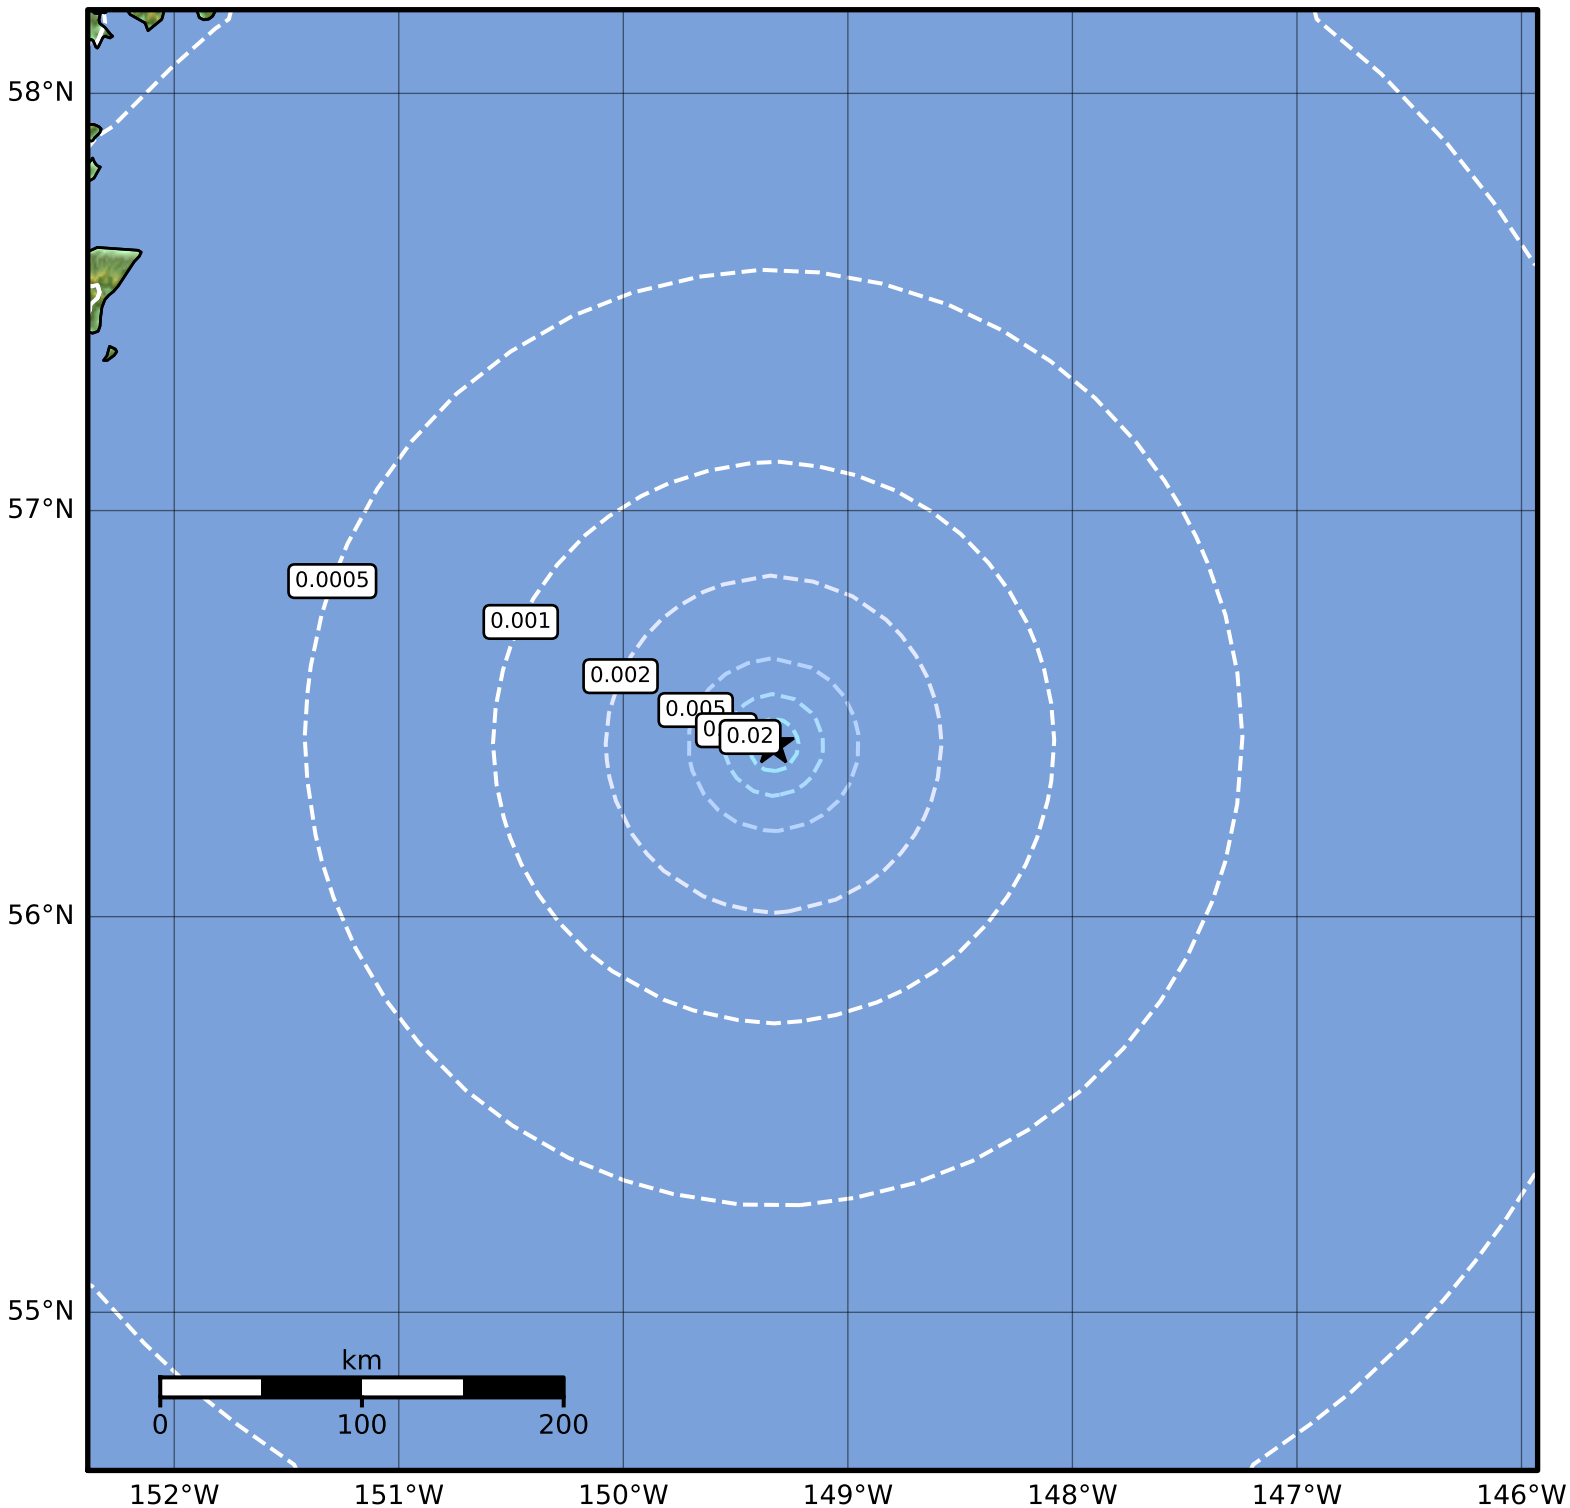

3.0 Second Peak Spectral Acceleration Map Alaska Earthquake Center  
 ShakeMap: 239 km (148 miles) SE of Kodiak  
 Nov 24, 2023 13:56:03 UTC M3.9 N56.43 W149.33 Depth: 2.3km ID:ak023f2ocdl4

SA(3.0) (%g)	0.1	0.2	0.5	1	2	5	10	20	50
--------------	-----	-----	-----	---	---	---	----	----	----

Scale based on Worden et al. (2012)

Version 1: Processed 2023-11-24T14:13:47Z

△ Seismic Instrument ○ Reported Intensity

★ Epicenter