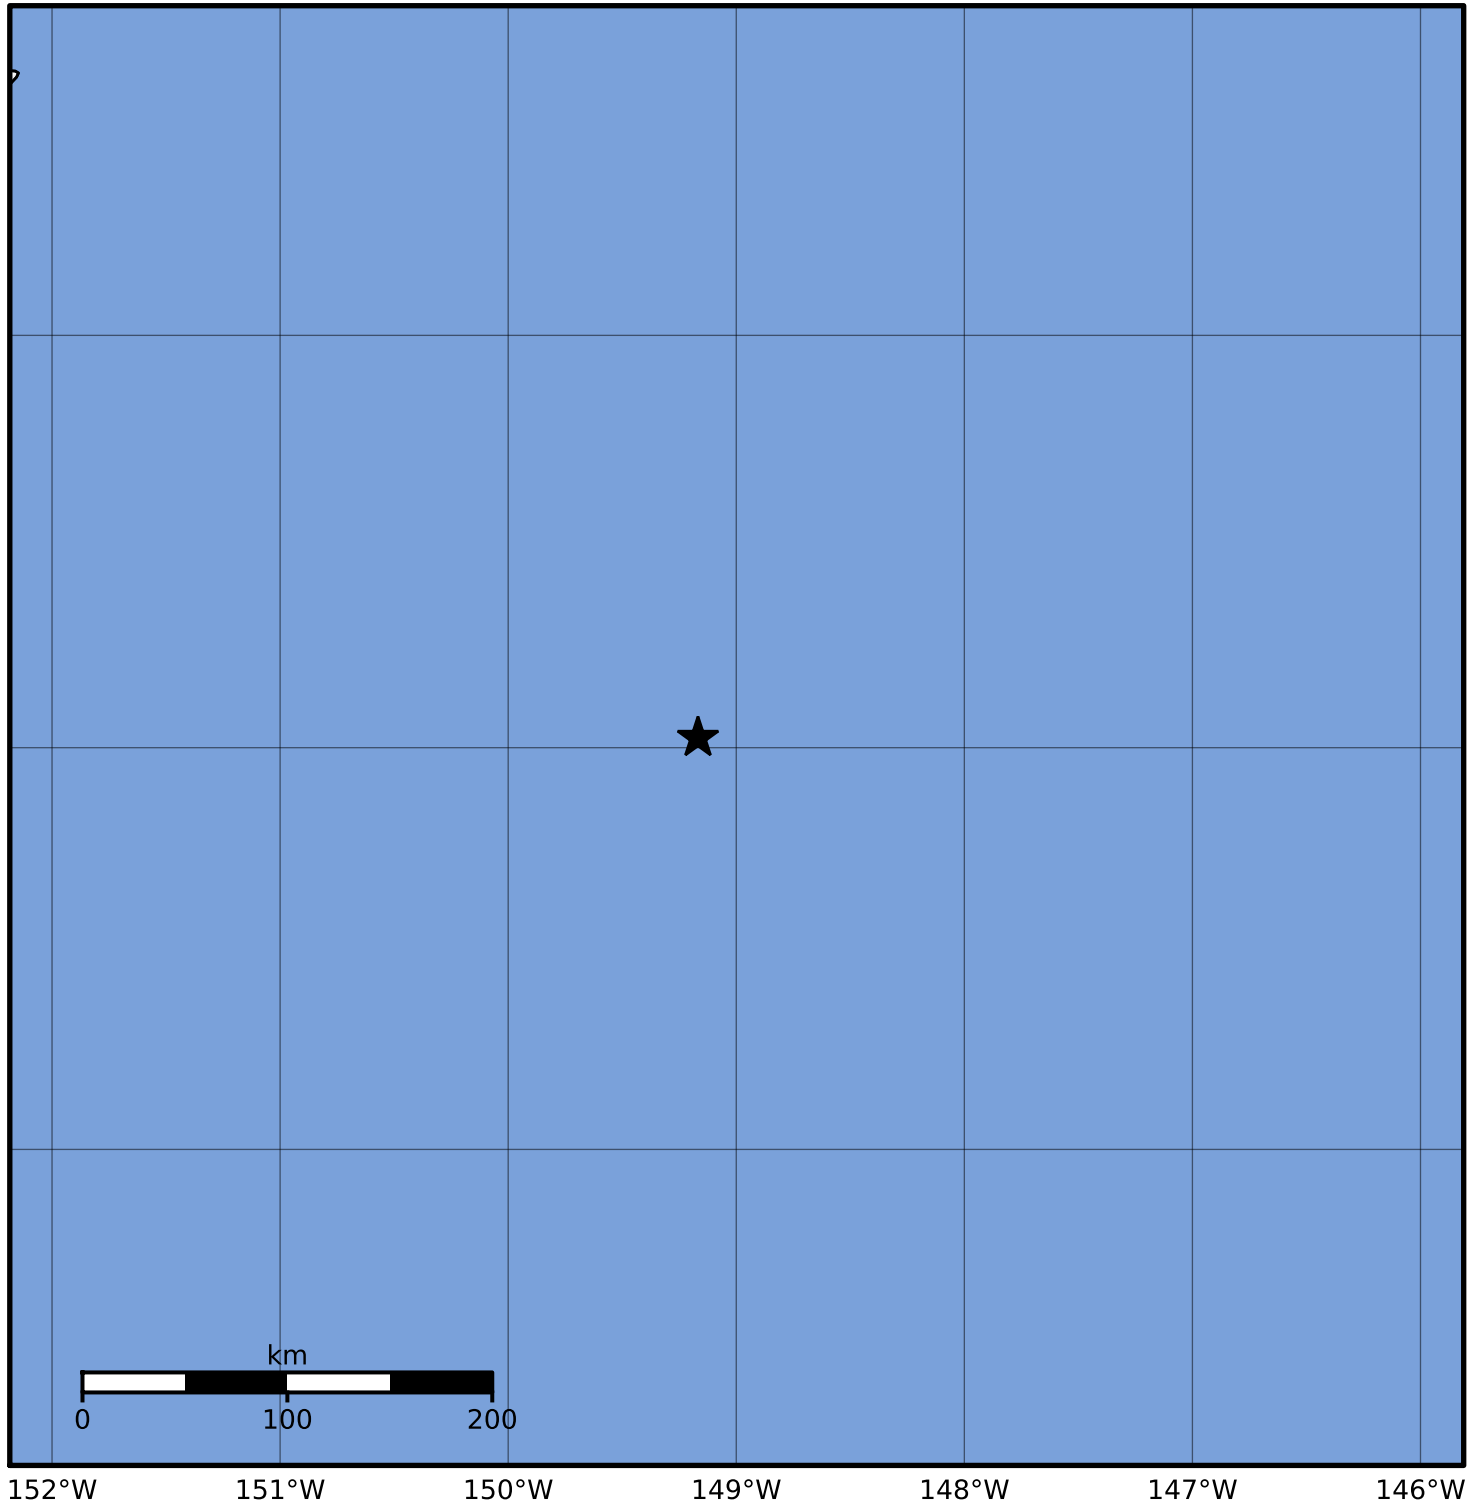

Macroseismic Intensity Map Alaska Earthquake Center
 ShakeMap: 278 km (173 miles) SE of Kodiak
 Nov 24, 2023 14:33:54 UTC M3.6 N56.02 W149.17 Depth: 18.4km ID:ak023f2ot3at

SHAKING	Not felt	Weak	Light	Moderate	Strong	Very strong	Severe	Violent	Extreme
DAMAGE	None	None	None	Very light	Light	Moderate	Moderate/heavy	Heavy	Very heavy
PGA(%g)	<0.0464	0.297	2.76	6.2	11.5	21.5	40.1	74.7	>139
PGV(cm/s)	<0.0215	0.135	1.41	4.65	9.64	20	41.4	85.8	>178
INTENSITY	I	II-III	IV	V	VI	VII	VIII	IX	X+

Scale based on Worden et al. (2012) Version 1: Processed 2023-11-24T14:48:45Z
 △ Seismic Instrument ○ Reported Intensity ★ Epicenter