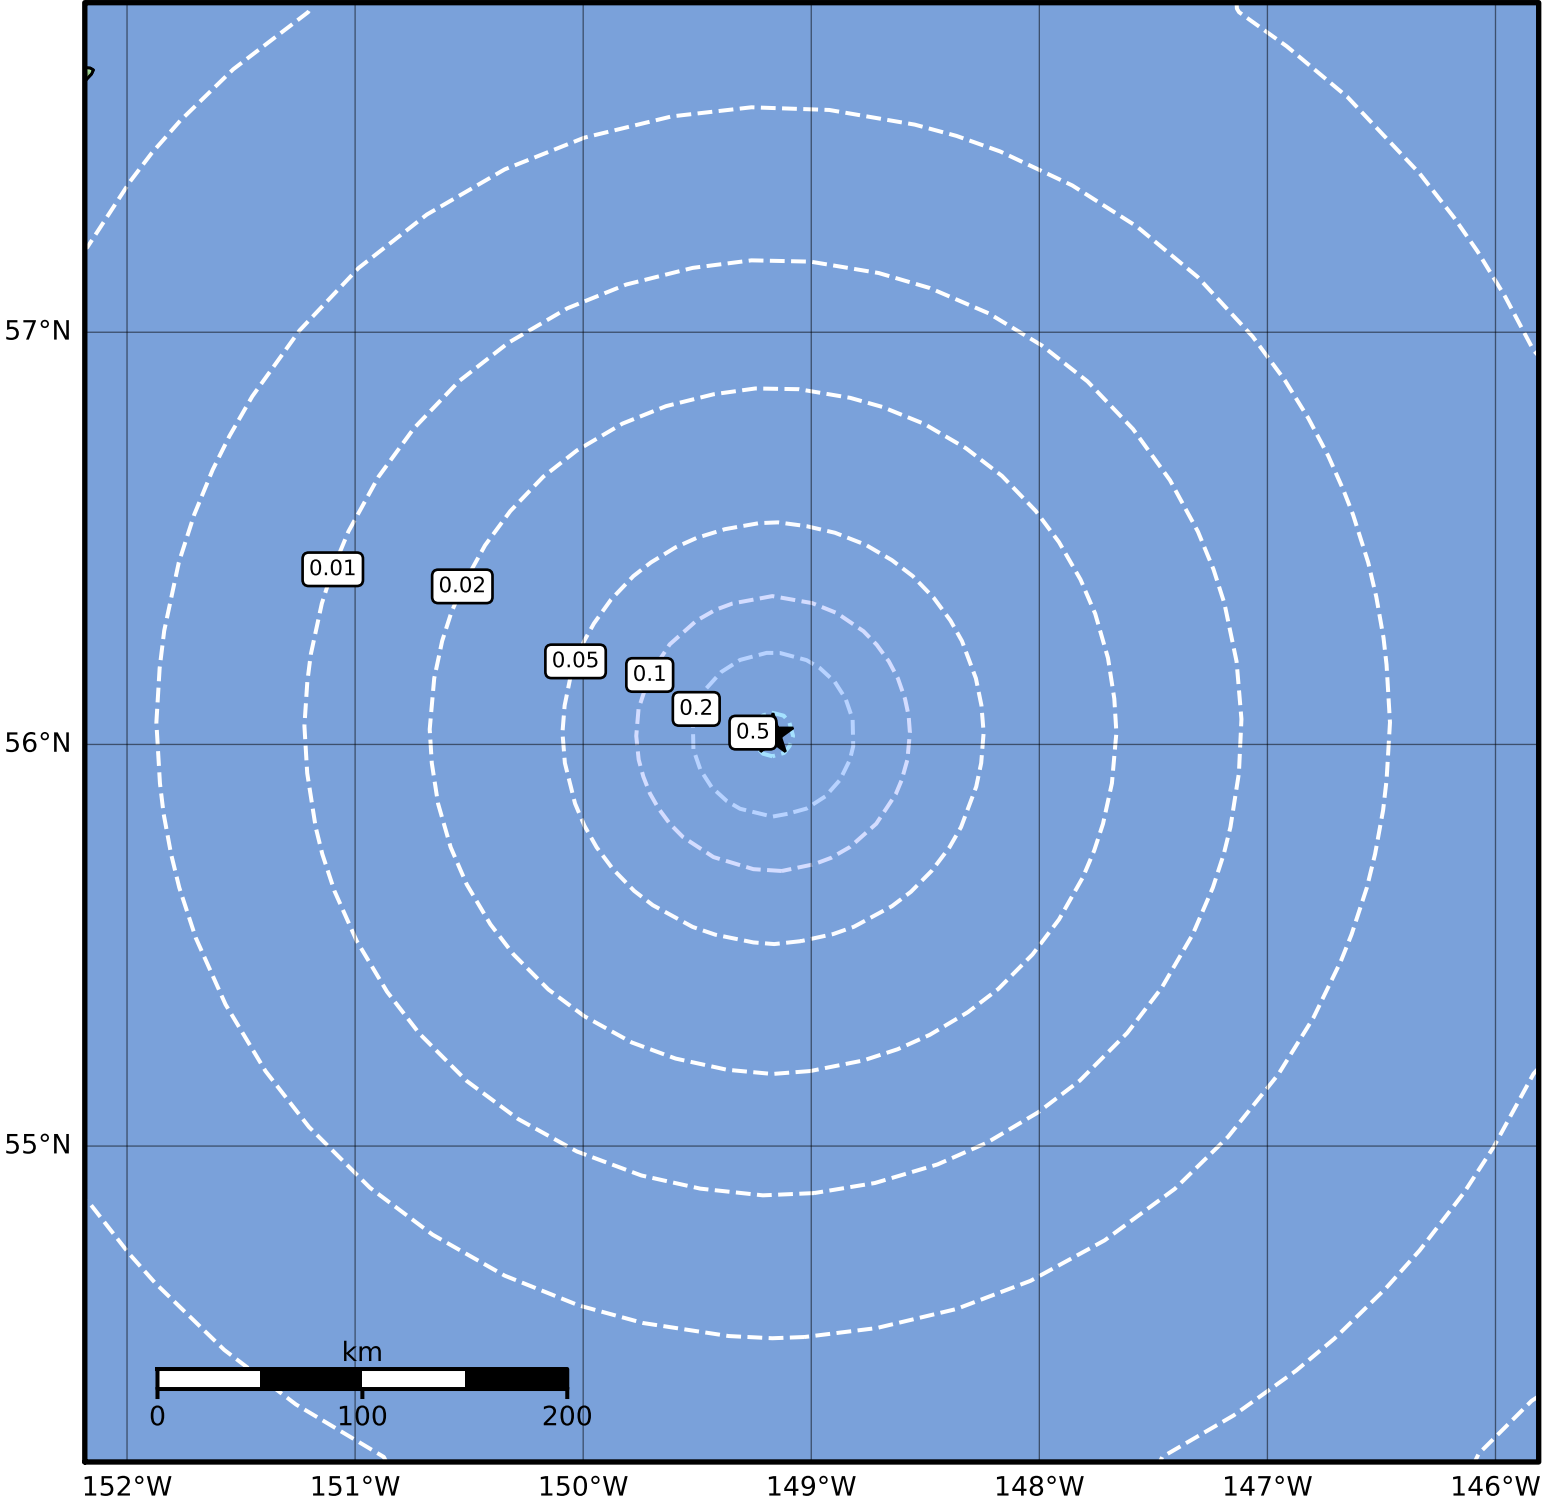

Peak Ground Acceleration Map Alaska Earthquake Center
 ShakeMap: 278 km (173 miles) SE of Kodiak
 Nov 24, 2023 14:33:54 UTC M3.6 N56.02 W149.17 Depth: 18.4km ID:ak023f2ot3at

PGA (%g)	0.1	0.2	0.5	1	2	5	10	20	50	100	200
-----------------	------------	------------	------------	----------	----------	----------	-----------	-----------	-----------	------------	------------

Scale based on Worden et al. (2012)

Version 1: Processed 2023-11-24T14:48:45Z

△ Seismic Instrument ○ Reported Intensity

★ Epicenter