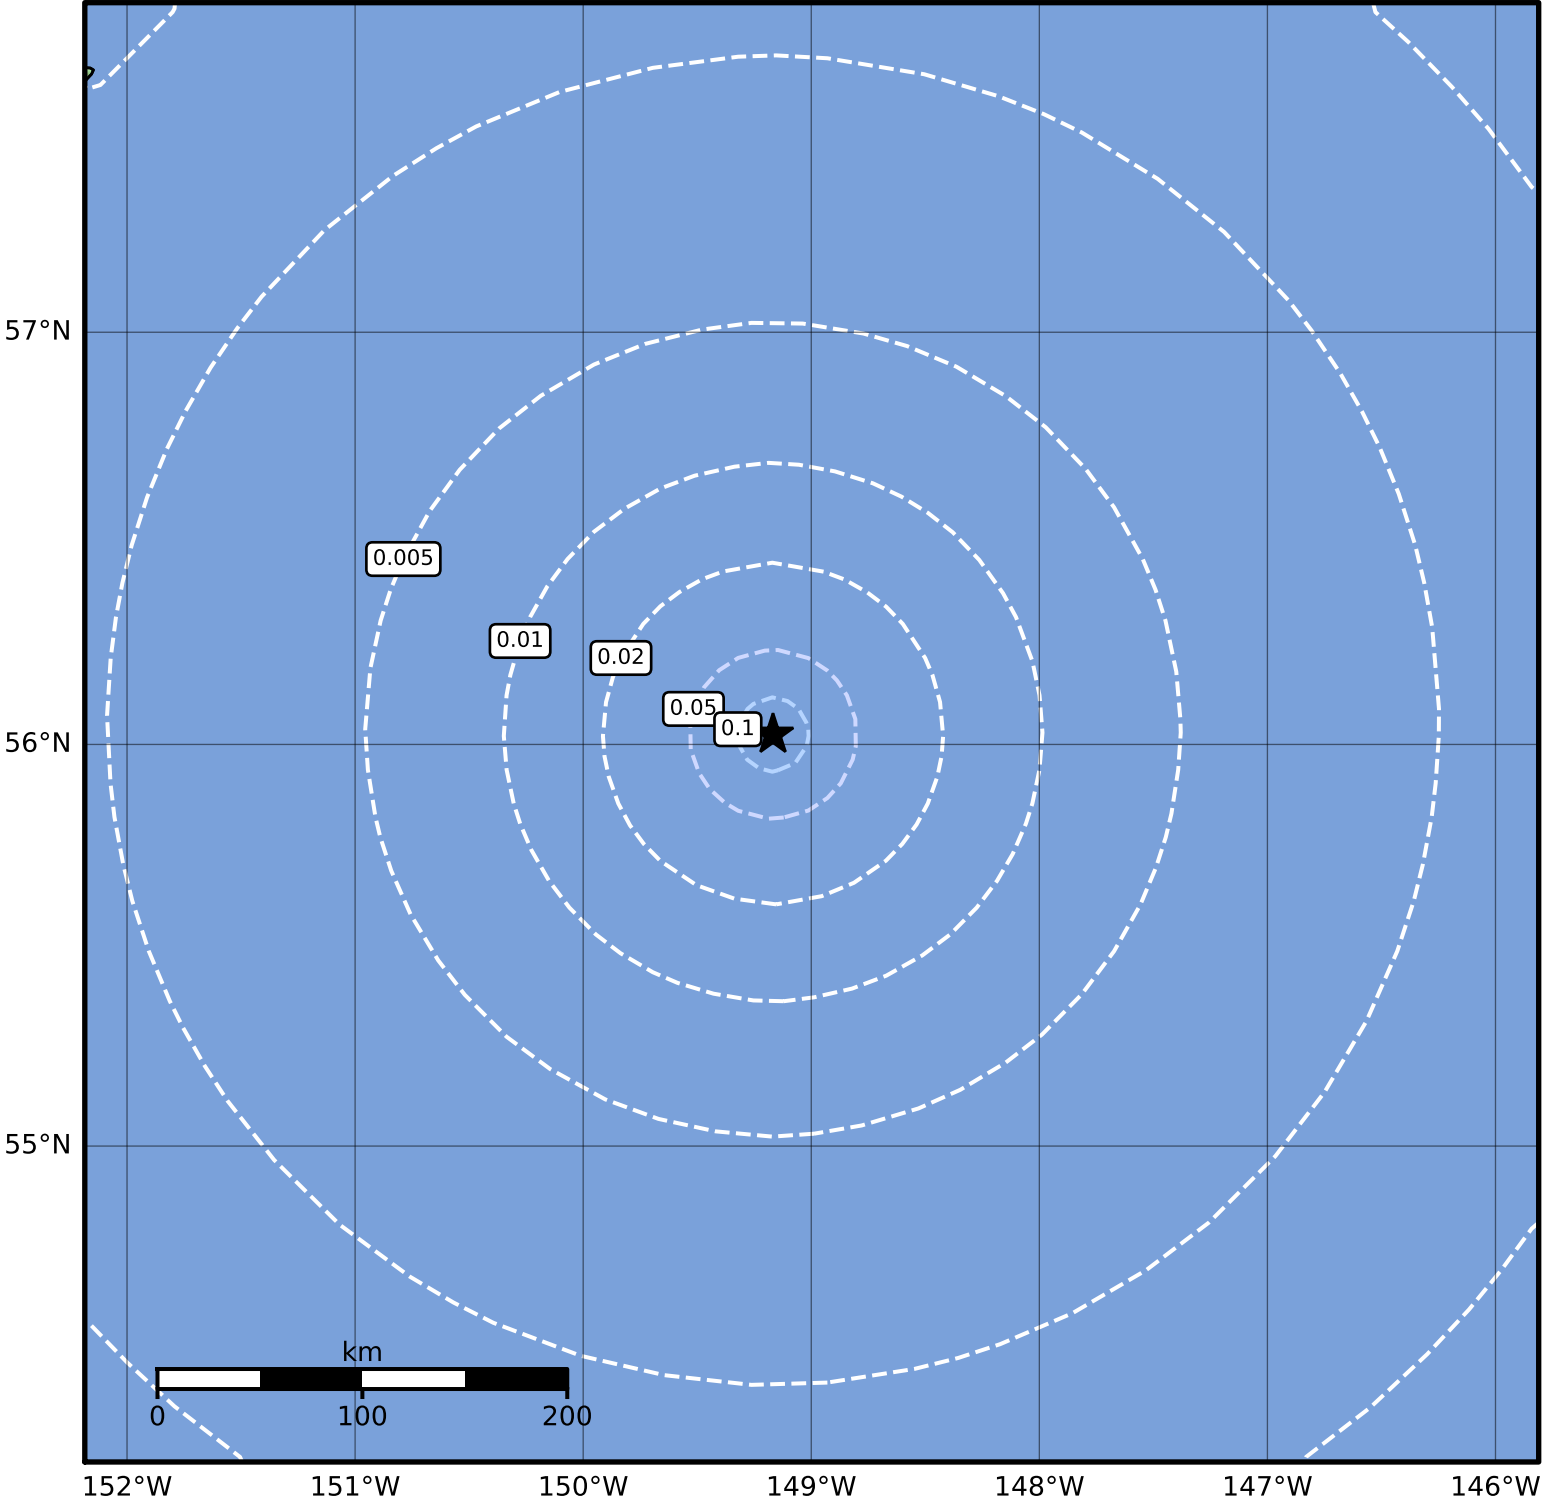

Peak Ground Velocity Map Alaska Earthquake Center  
 ShakeMap: 278 km (173 miles) SE of Kodiak  
 Nov 24, 2023 14:33:54 UTC M3.6 N56.02 W149.17 Depth: 18.4km ID:ak023f2ot3at

PGV (cm/s)	0.1	0.2	0.5	1	2	5	10	20	50	100	200
------------	-----	-----	-----	---	---	---	----	----	----	-----	-----

Scale based on Worden et al. (2012)

Version 1: Processed 2023-11-24T14:48:45Z

△ Seismic Instrument ○ Reported Intensity

★ Epicenter