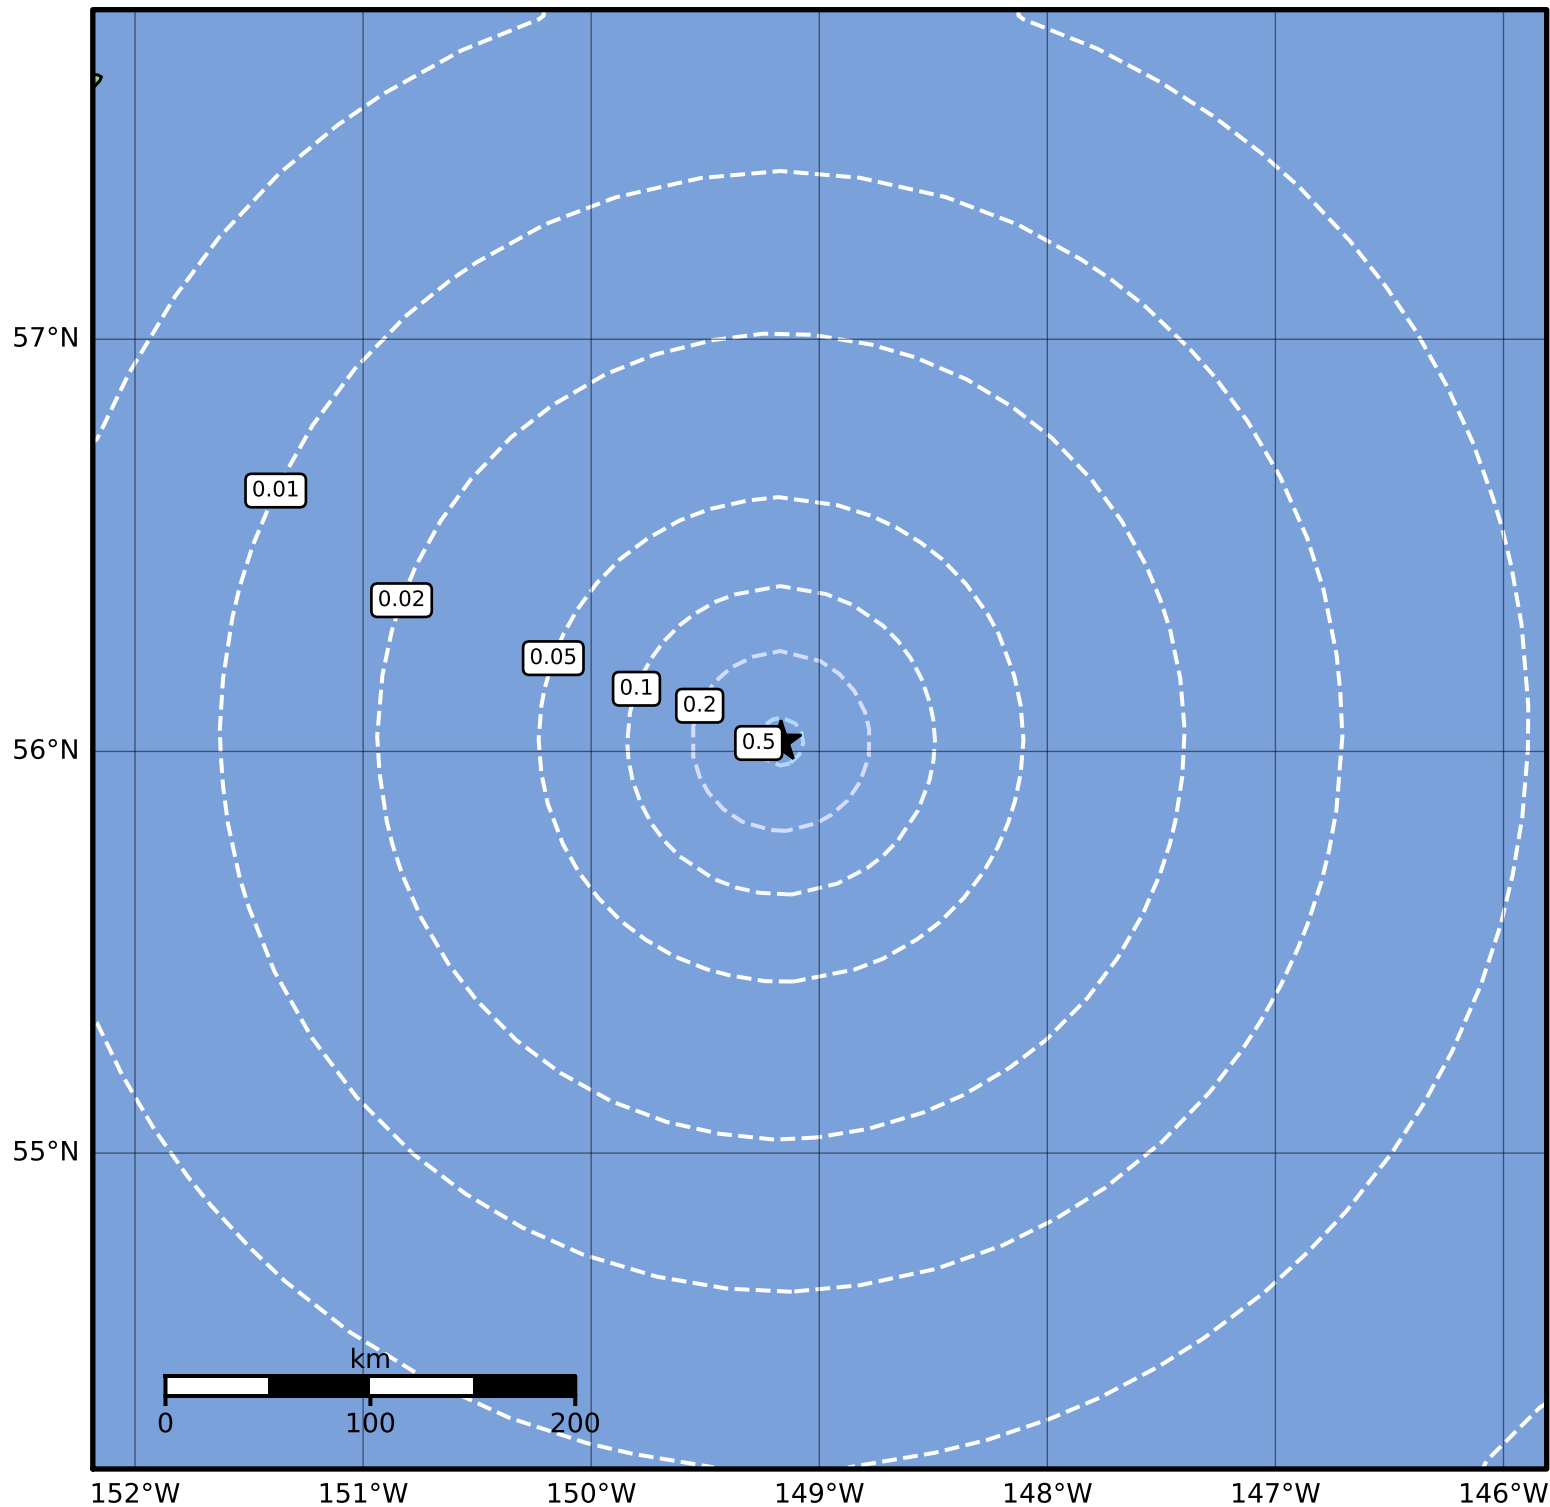

0.3 Second Peak Spectral Acceleration Map Alaska Earthquake Center
 ShakeMap: 278 km (173 miles) SE of Kodiak
 Nov 24, 2023 14:33:54 UTC M3.6 N56.02 W149.17 Depth: 18.4km ID:ak023f2ot3at

SA(0.3) (%g)	0.1	0.2	0.5	1	2	5	10	20	50	100	200
---------------------	------------	------------	------------	----------	----------	----------	-----------	-----------	-----------	------------	------------

Scale based on Worden et al. (2012)

Version 1: Processed 2023-11-24T14:48:45Z

△ Seismic Instrument ○ Reported Intensity

★ Epicenter