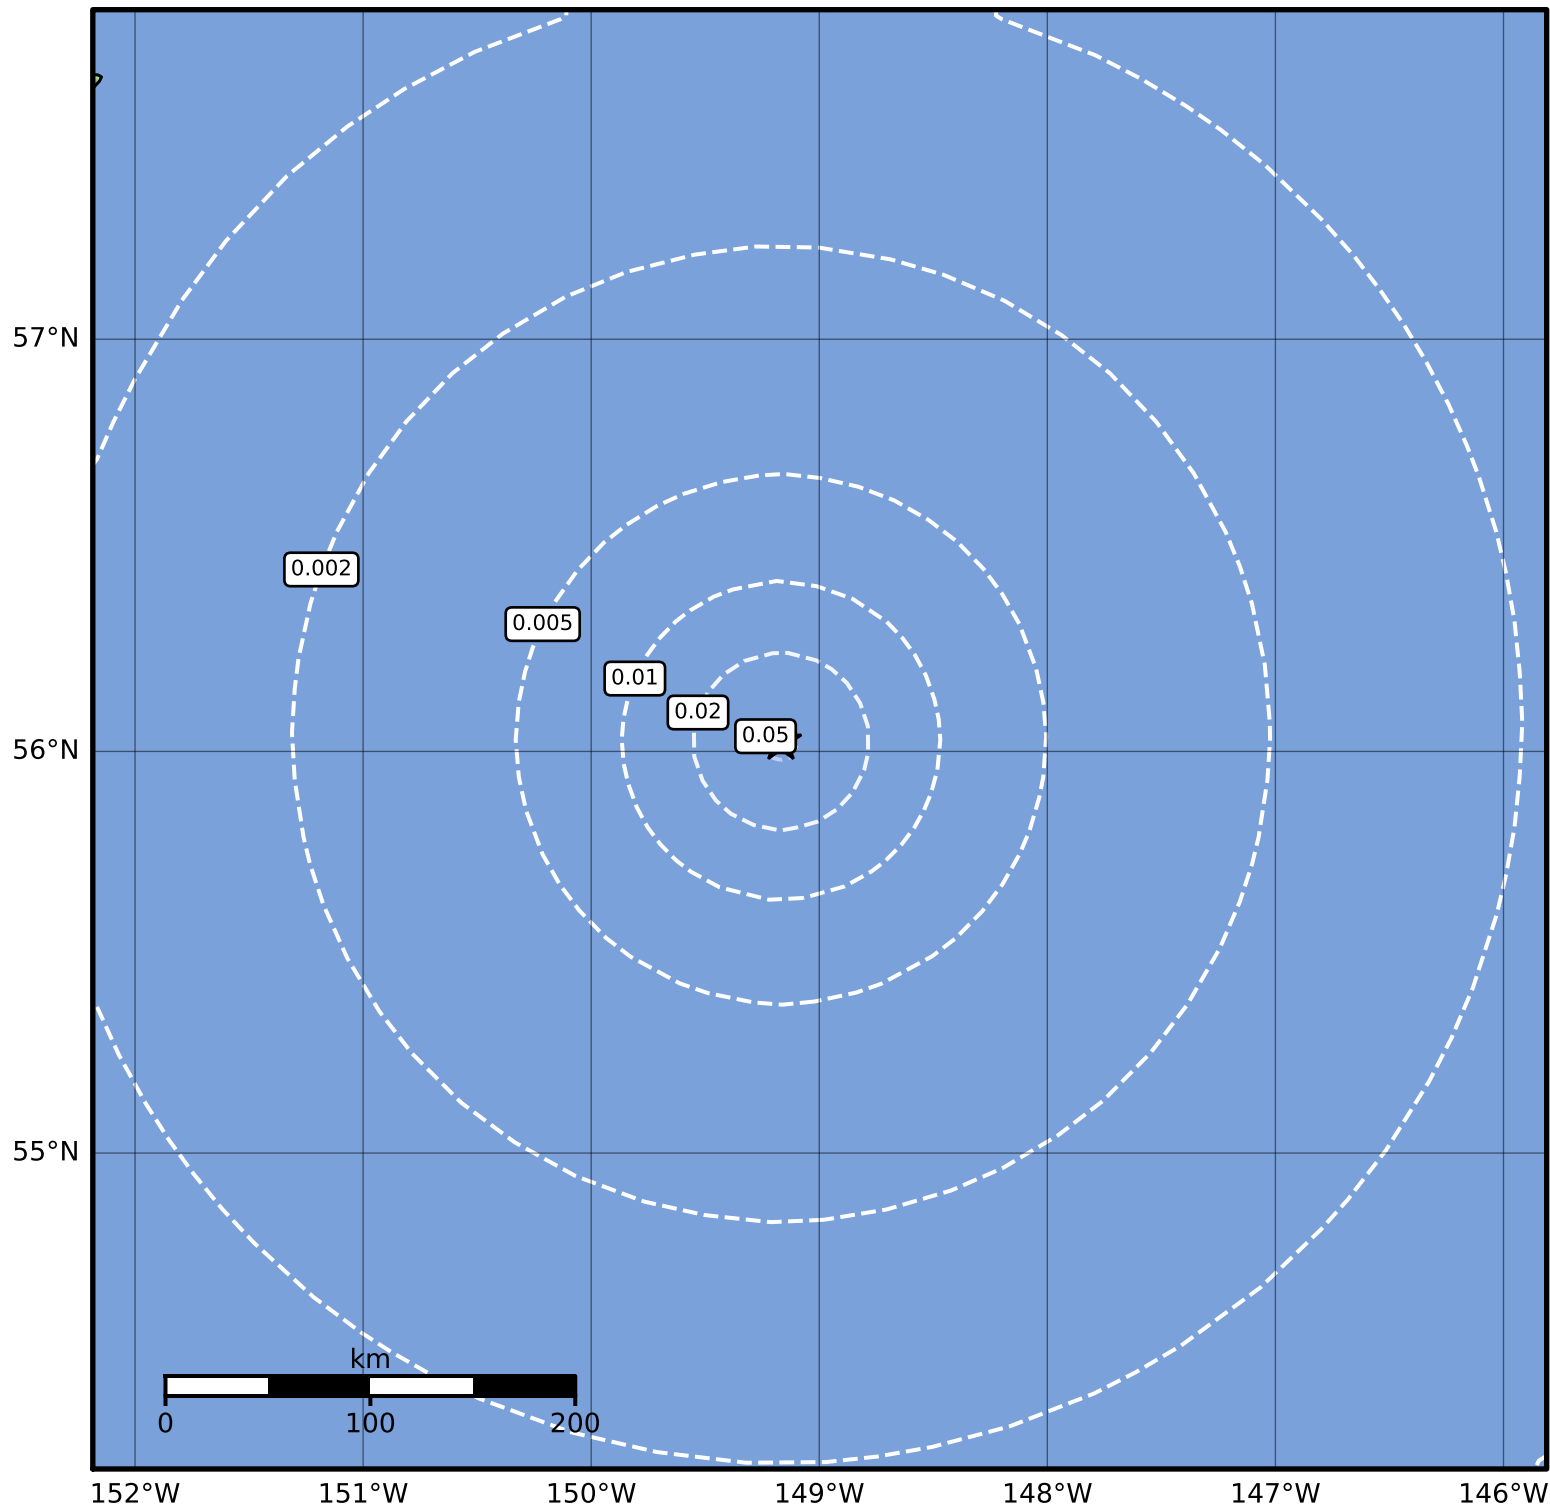

1.0 Second Peak Spectral Acceleration Map Alaska Earthquake Center  
 ShakeMap: 278 km (173 miles) SE of Kodiak  
 Nov 24, 2023 14:33:54 UTC M3.6 N56.02 W149.17 Depth: 18.4km ID:ak023f2ot3at

SA(1.0) (%g)	0.1	0.2	0.5	1	2	5	10	20	50	100	200
--------------	-----	-----	-----	---	---	---	----	----	----	-----	-----

Scale based on Worden et al. (2012)

Version 1: Processed 2023-11-24T14:48:45Z

△ Seismic Instrument   ○ Reported Intensity

★ Epicenter