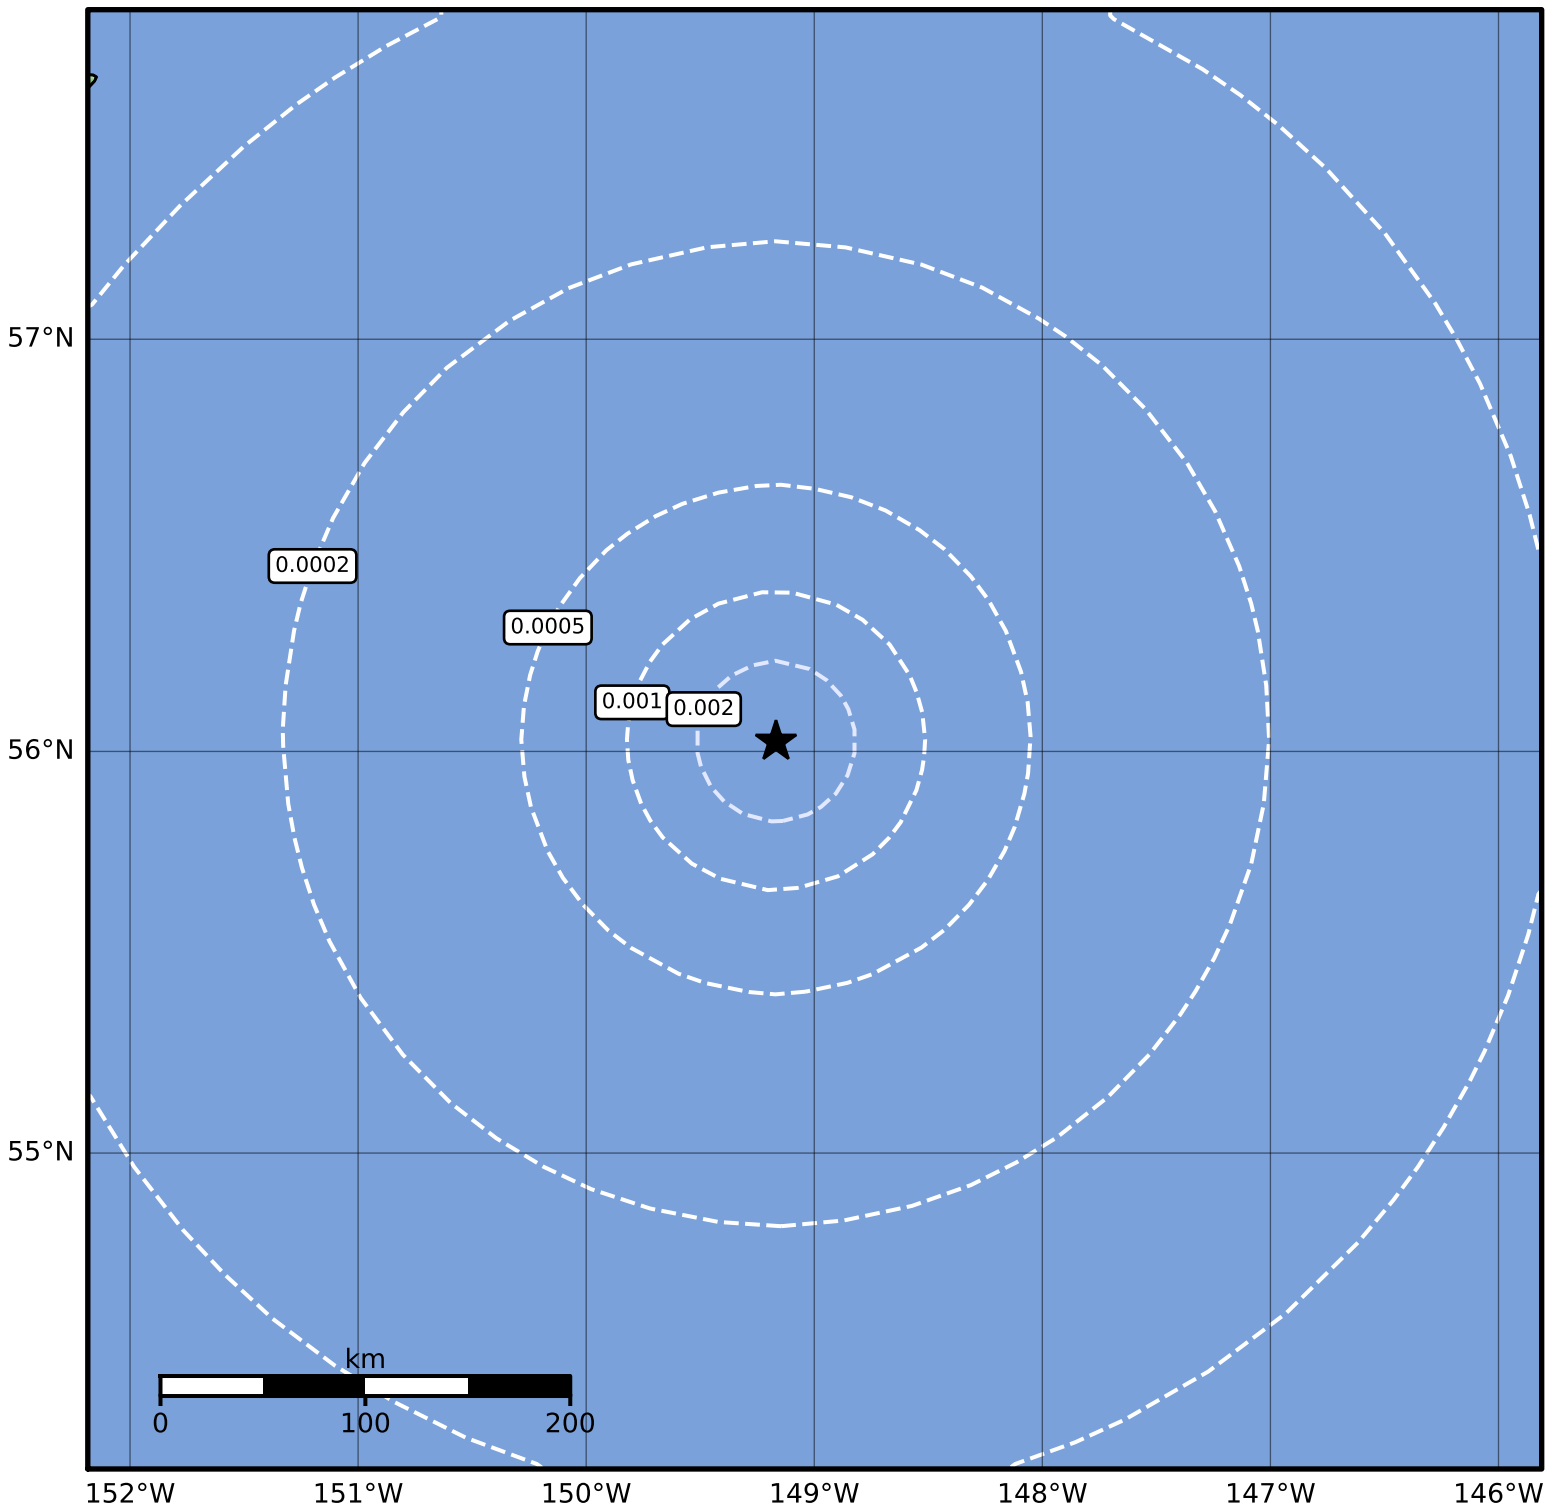

3.0 Second Peak Spectral Acceleration Map Alaska Earthquake Center
 ShakeMap: 278 km (173 miles) SE of Kodiak
 Nov 24, 2023 14:33:54 UTC M3.6 N56.02 W149.17 Depth: 18.4km ID:ak023f2ot3at

Scale based on Worden et al. (2012)

Version 1: Processed 2023-11-24T14:48:45Z

△ Seismic Instrument ○ Reported Intensity

★ Epicenter