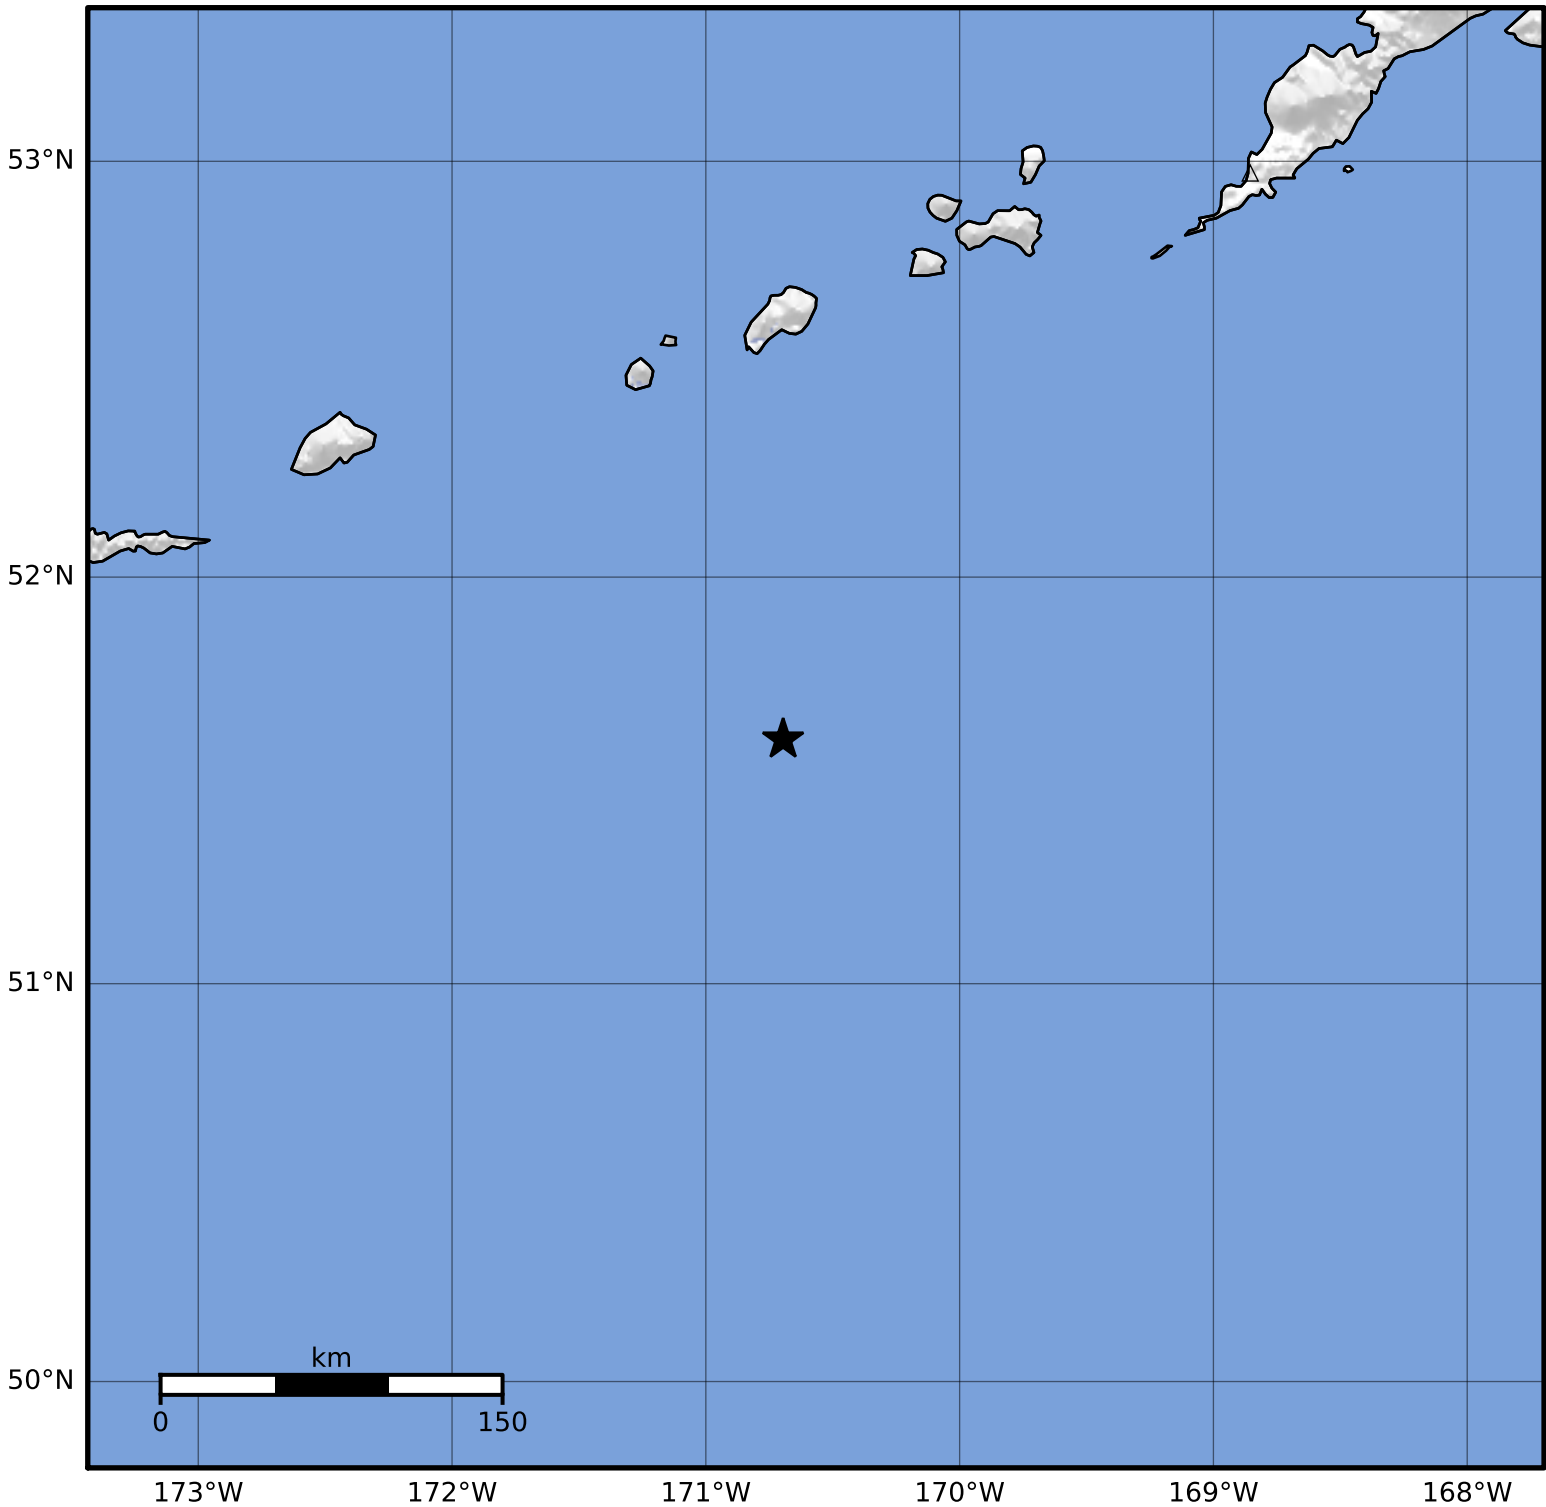

Macroseismic Intensity Map Alaska Earthquake Center
 ShakeMap: 122 km (76 miles) SE of Amukta Pass
 Nov 24, 2023 17:05:51 UTC M4.0 N51.60 W170.70 Depth: 26.5km ID:ak023f2qfdzy

SHAKING	Not felt	Weak	Light	Moderate	Strong	Very strong	Severe	Violent	Extreme
DAMAGE	None	None	None	Very light	Light	Moderate	Moderate/heavy	Heavy	Very heavy
PGA(%g)	<0.0464	0.297	2.76	6.2	11.5	21.5	40.1	74.7	>139
PGV(cm/s)	<0.0215	0.135	1.41	4.65	9.64	20	41.4	85.8	>178
INTENSITY	I	II-III	IV	V	VI	VII	VIII	IX	X+

Scale based on Worden et al. (2012)

Version 2: Processed 2023-11-24T21:53:52Z

△ Seismic Instrument ○ Reported Intensity

★ Epicenter