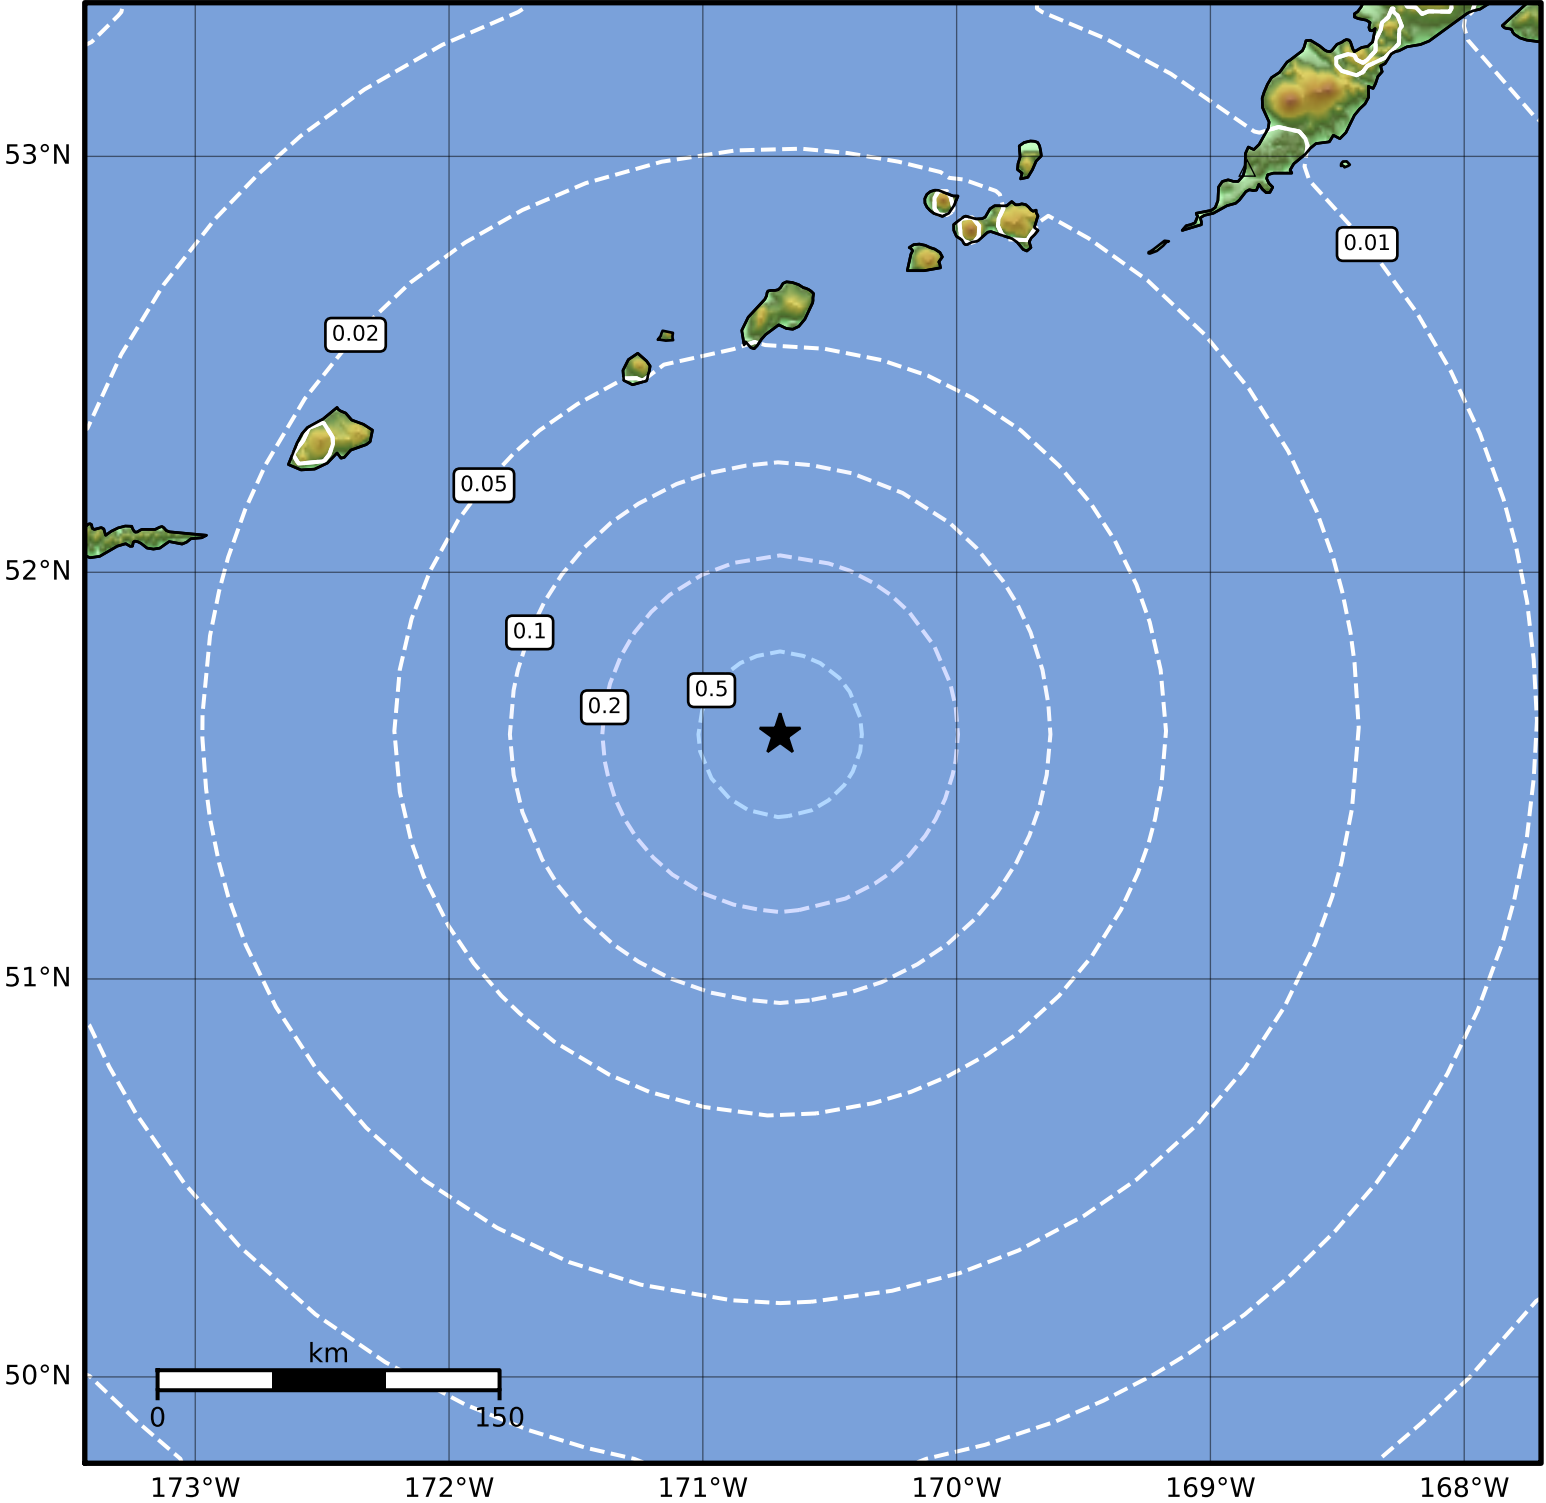

0.3 Second Peak Spectral Acceleration Map Alaska Earthquake Center
 ShakeMap: 122 km (76 miles) SE of Amukta Pass
 Nov 24, 2023 17:05:51 UTC M4.0 N51.60 W170.70 Depth: 26.5km ID:ak023f2qfdzy

SA(0.3) (%g)	0.1	0.2	0.5	1	2	5	10	20	50	100	200
--------------	-----	-----	-----	---	---	---	----	----	----	-----	-----

Scale based on Worden et al. (2012) Version 2: Processed 2023-11-24T21:53:52Z
 △ Seismic Instrument ○ Reported Intensity ★ Epicenter