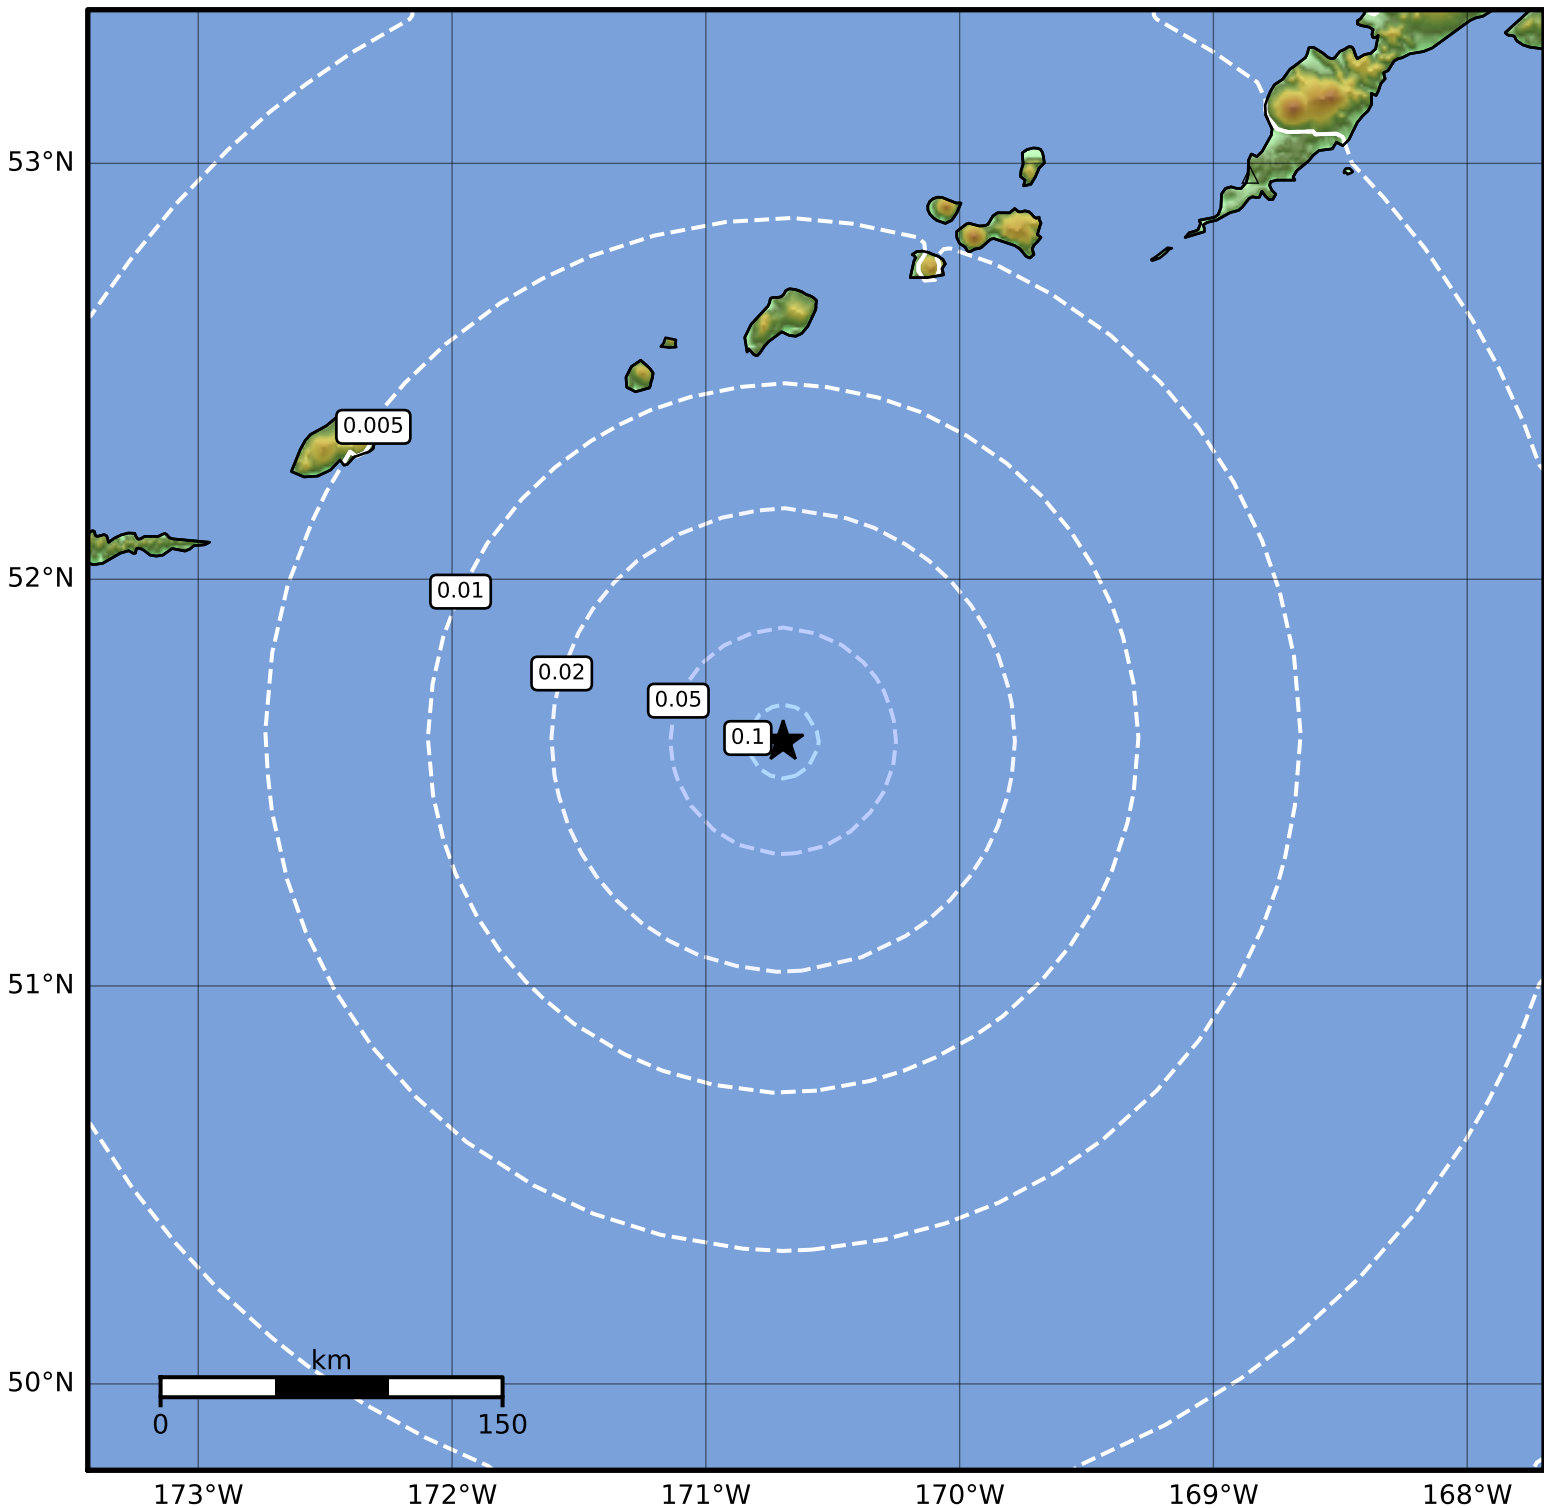

1.0 Second Peak Spectral Acceleration Map Alaska Earthquake Center
 ShakeMap: 122 km (76 miles) SE of Amukta Pass
 Nov 24, 2023 17:05:51 UTC M4.0 N51.60 W170.70 Depth: 26.5km ID:ak023f2qfdzy

SA(1.0) (%g)	0.1	0.2	0.5	1	2	5	10	20	50	100	200
--------------	-----	-----	-----	---	---	---	----	----	----	-----	-----

Scale based on Worden et al. (2012)

Version 2: Processed 2023-11-24T21:53:52Z

△ Seismic Instrument ○ Reported Intensity

★ Epicenter