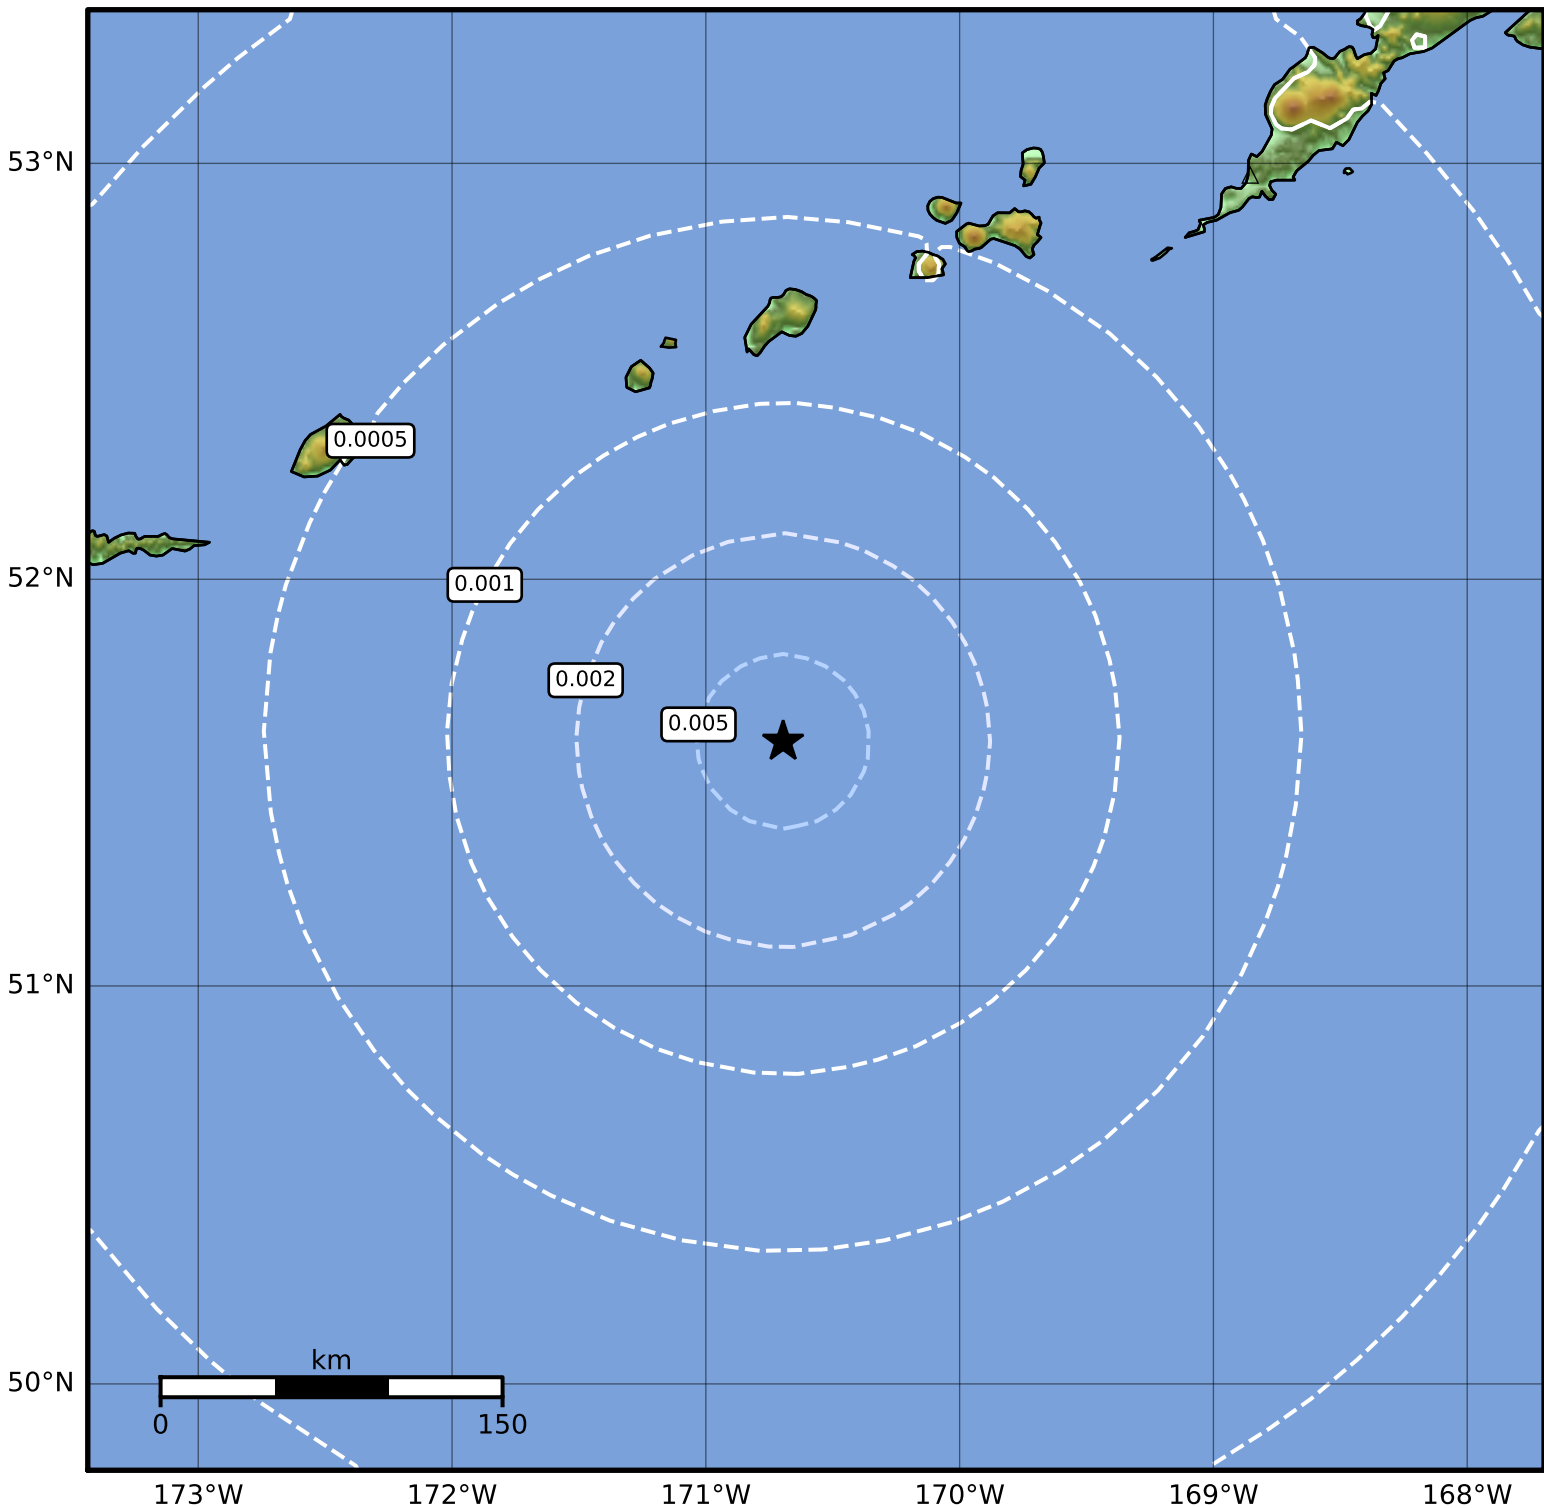

3.0 Second Peak Spectral Acceleration Map Alaska Earthquake Center  
ShakeMap: 122 km (76 miles) SE of Amukta Pass  
Nov 24, 2023 17:05:51 UTC M4.0 N51.60 W170.70 Depth: 26.5km ID:ak023f2qfdzy

Scale based on Worden et al. (2012)

Version 2: Processed 2023-11-24T21:53:52Z

△ Seismic Instrument ○ Reported Intensity

★ Epicenter