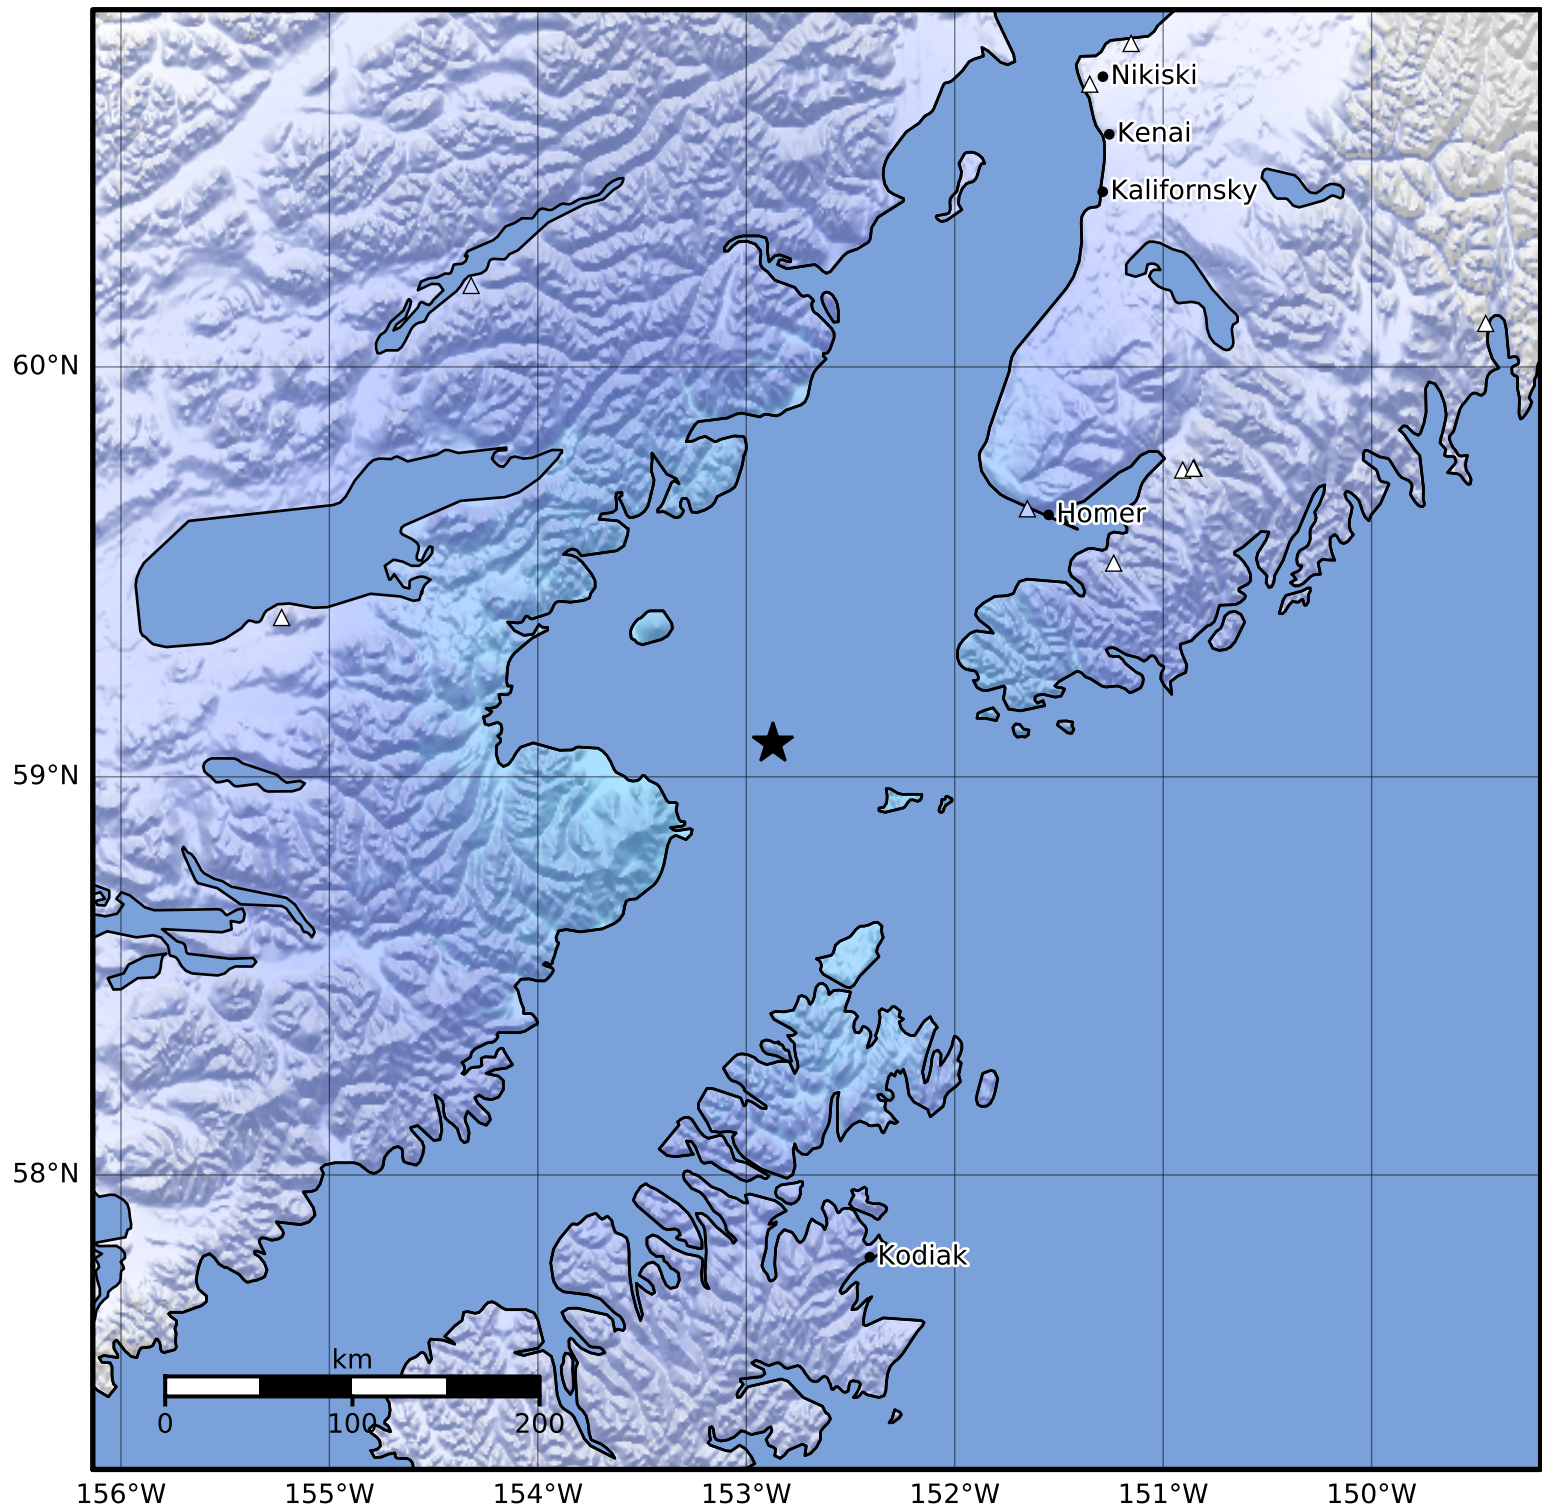

Macroseismic Intensity Map Alaska Earthquake Center  
 ShakeMap: 61 km (38 miles) WSW of Nanwalek  
 Nov 27, 2023 00:11:31 UTC M3.6 N59.08 W152.87 Depth: 78.6km ID:ak023f7eyaqq

SHAKING	Not felt	Weak	Light	Moderate	Strong	Very strong	Severe	Violent	Extreme
DAMAGE	None	None	None	Very light	Light	Moderate	Moderate/heavy	Heavy	Very heavy
PGA(%g)	<0.0464	0.297	2.76	6.2	11.5	21.5	40.1	74.7	>139
PGV(cm/s)	<0.0215	0.135	1.41	4.65	9.64	20	41.4	85.8	>178
INTENSITY	I	II-III	IV	V	VI	VII	VIII	IX	X+

Scale based on Worden et al. (2012)

Version 1: Processed 2023-11-27T00:18:12Z

△ Seismic Instrument ○ Reported Intensity

★ Epicenter