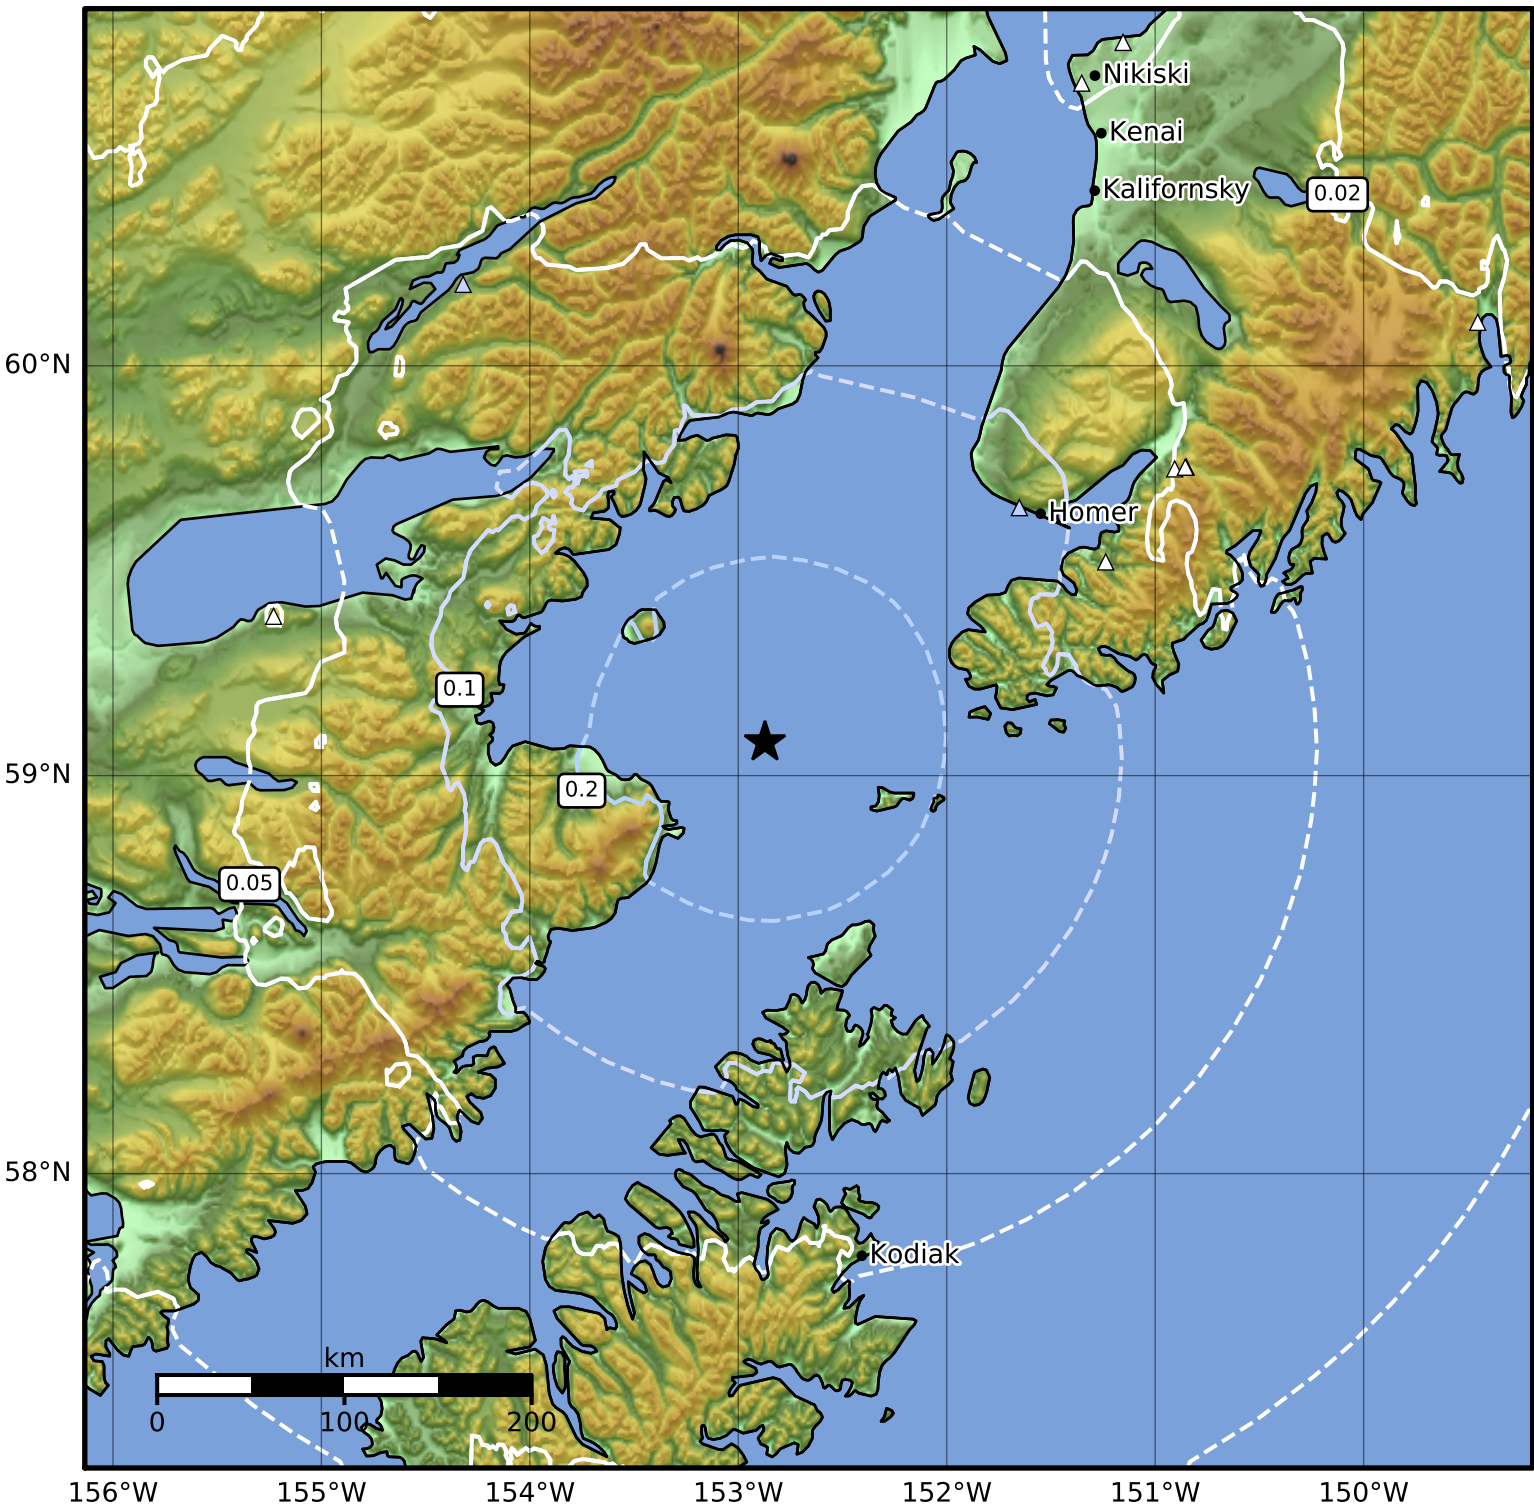

Peak Ground Acceleration Map Alaska Earthquake Center
 ShakeMap: 61 km (38 miles) WSW of Nanwalek
 Nov 27, 2023 00:11:31 UTC M3.6 N59.08 W152.87 Depth: 78.6km ID:ak023f7eyaqq

PGA (%g)	0.1	0.2	0.5	1	2	5	10	20	50	100	200
----------	-----	-----	-----	---	---	---	----	----	----	-----	-----

Scale based on Worden et al. (2012)

Version 1: Processed 2023-11-27T00:18:12Z

△ Seismic Instrument ○ Reported Intensity

★ Epicenter