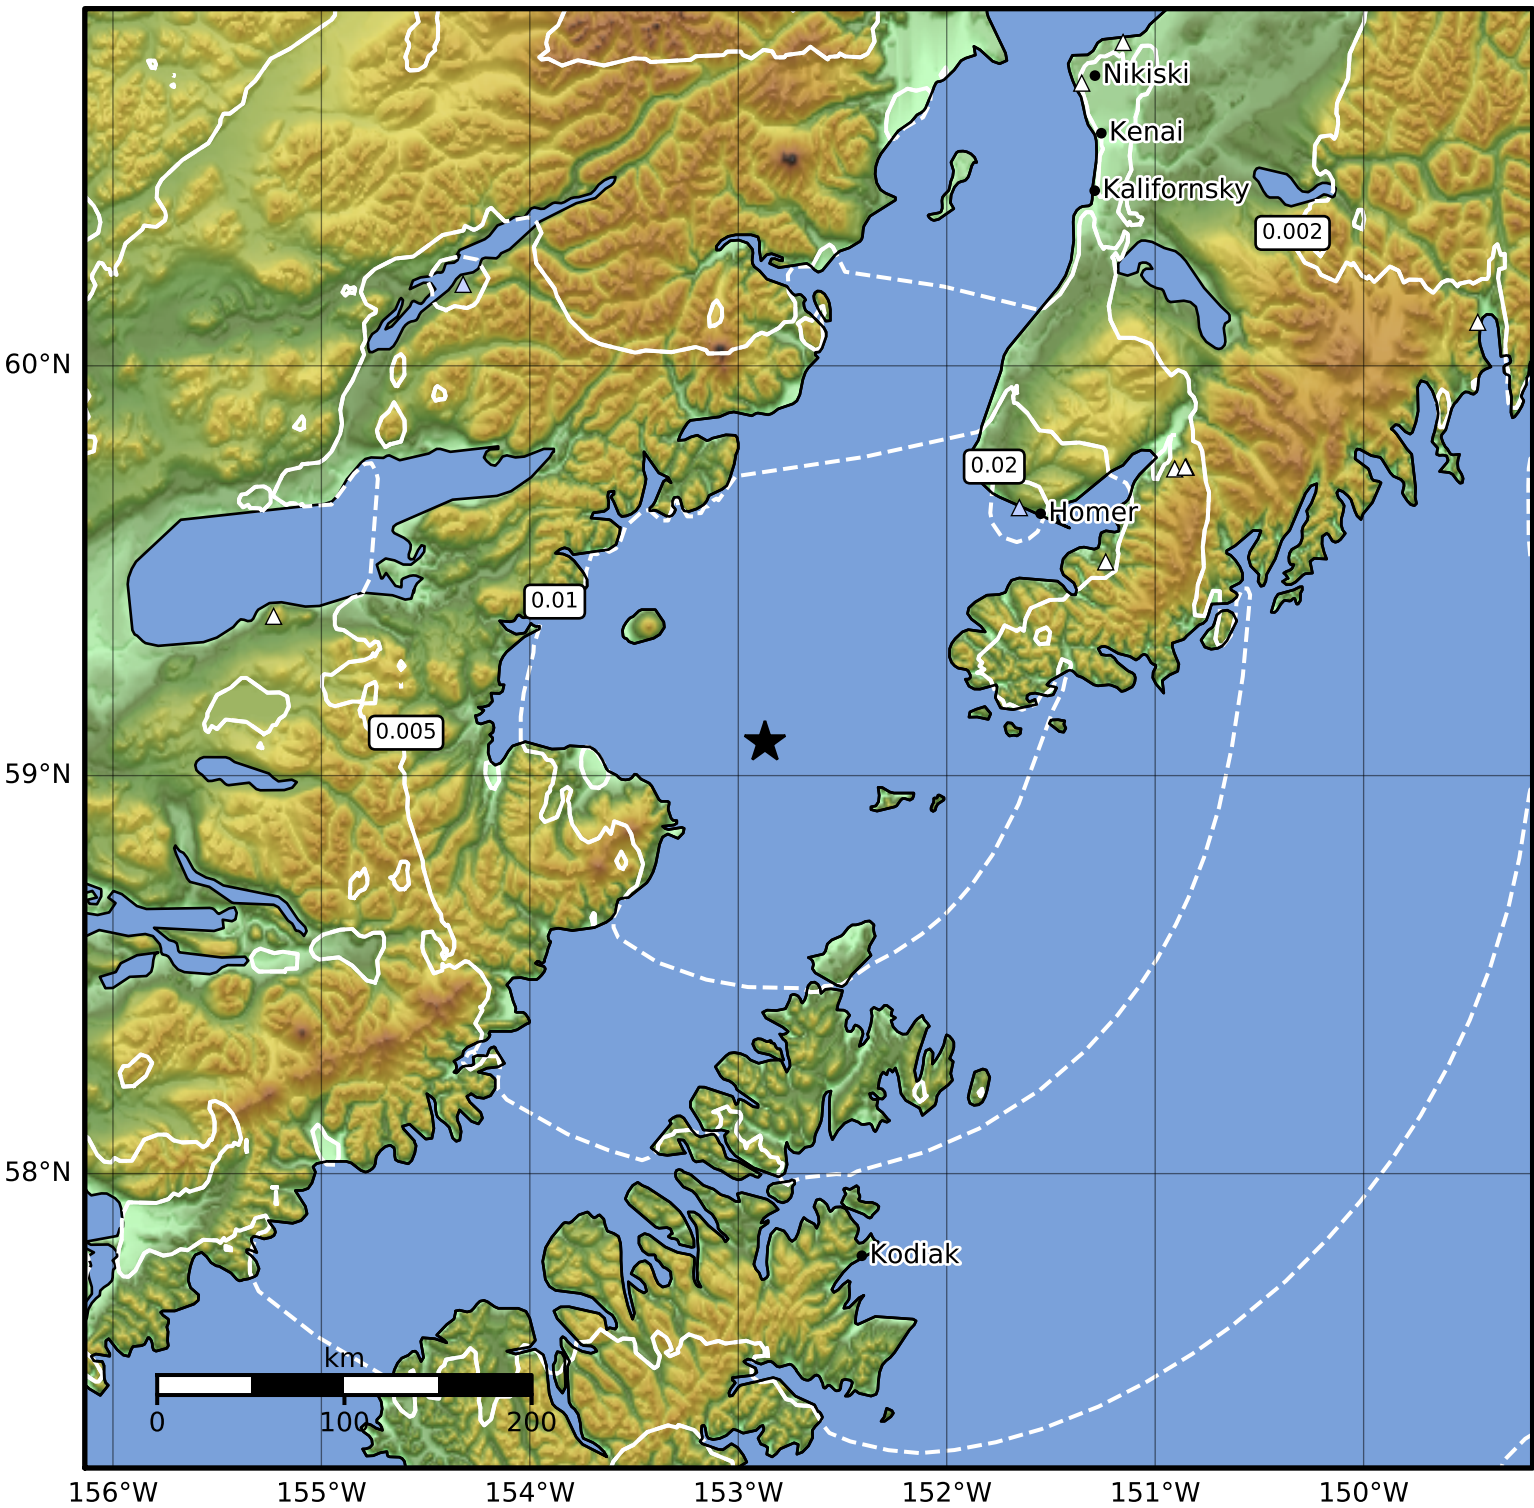

Peak Ground Velocity Map Alaska Earthquake Center  
 ShakeMap: 61 km (38 miles) WSW of Nanwalek  
 Nov 27, 2023 00:11:31 UTC M3.6 N59.08 W152.87 Depth: 78.6km ID:ak023f7eyaqq

PGV (cm/s)	0.1	0.2	0.5	1	2	5	10	20	50	100	200
------------	-----	-----	-----	---	---	---	----	----	----	-----	-----

Scale based on Worden et al. (2012)

Version 1: Processed 2023-11-27T00:18:12Z

△ Seismic Instrument ○ Reported Intensity

★ Epicenter