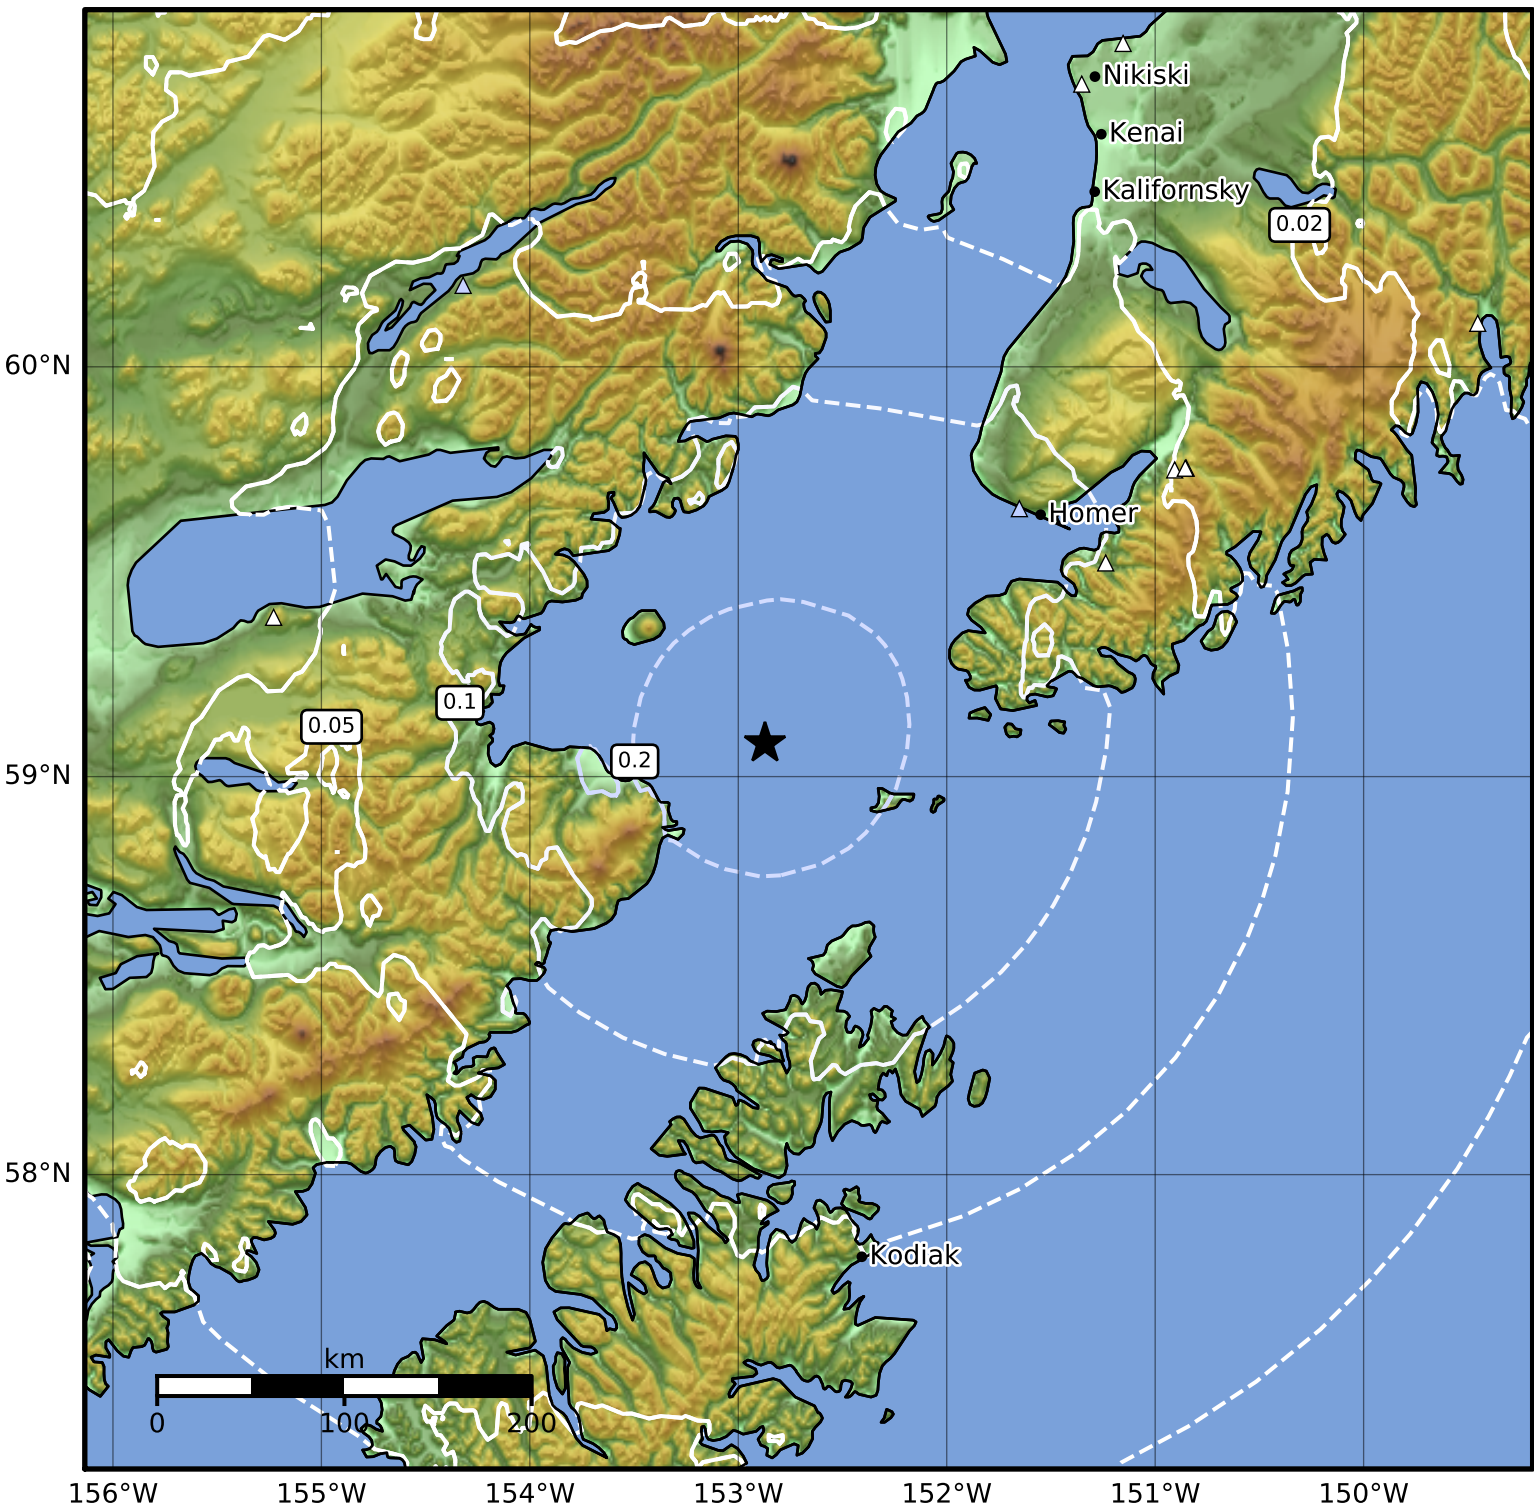

0.3 Second Peak Spectral Acceleration Map Alaska Earthquake Center
 ShakeMap: 61 km (38 miles) WSW of Nanwalek
 Nov 27, 2023 00:11:31 UTC M3.6 N59.08 W152.87 Depth: 78.6km ID:ak023f7eyaqq

SA(0.3) (%g)	0.1	0.2	0.5	1	2	5	10	20	50	100	200
--------------	-----	-----	-----	---	---	---	----	----	----	-----	-----

Scale based on Worden et al. (2012)

Version 1: Processed 2023-11-27T00:18:12Z

△ Seismic Instrument ○ Reported Intensity

★ Epicenter