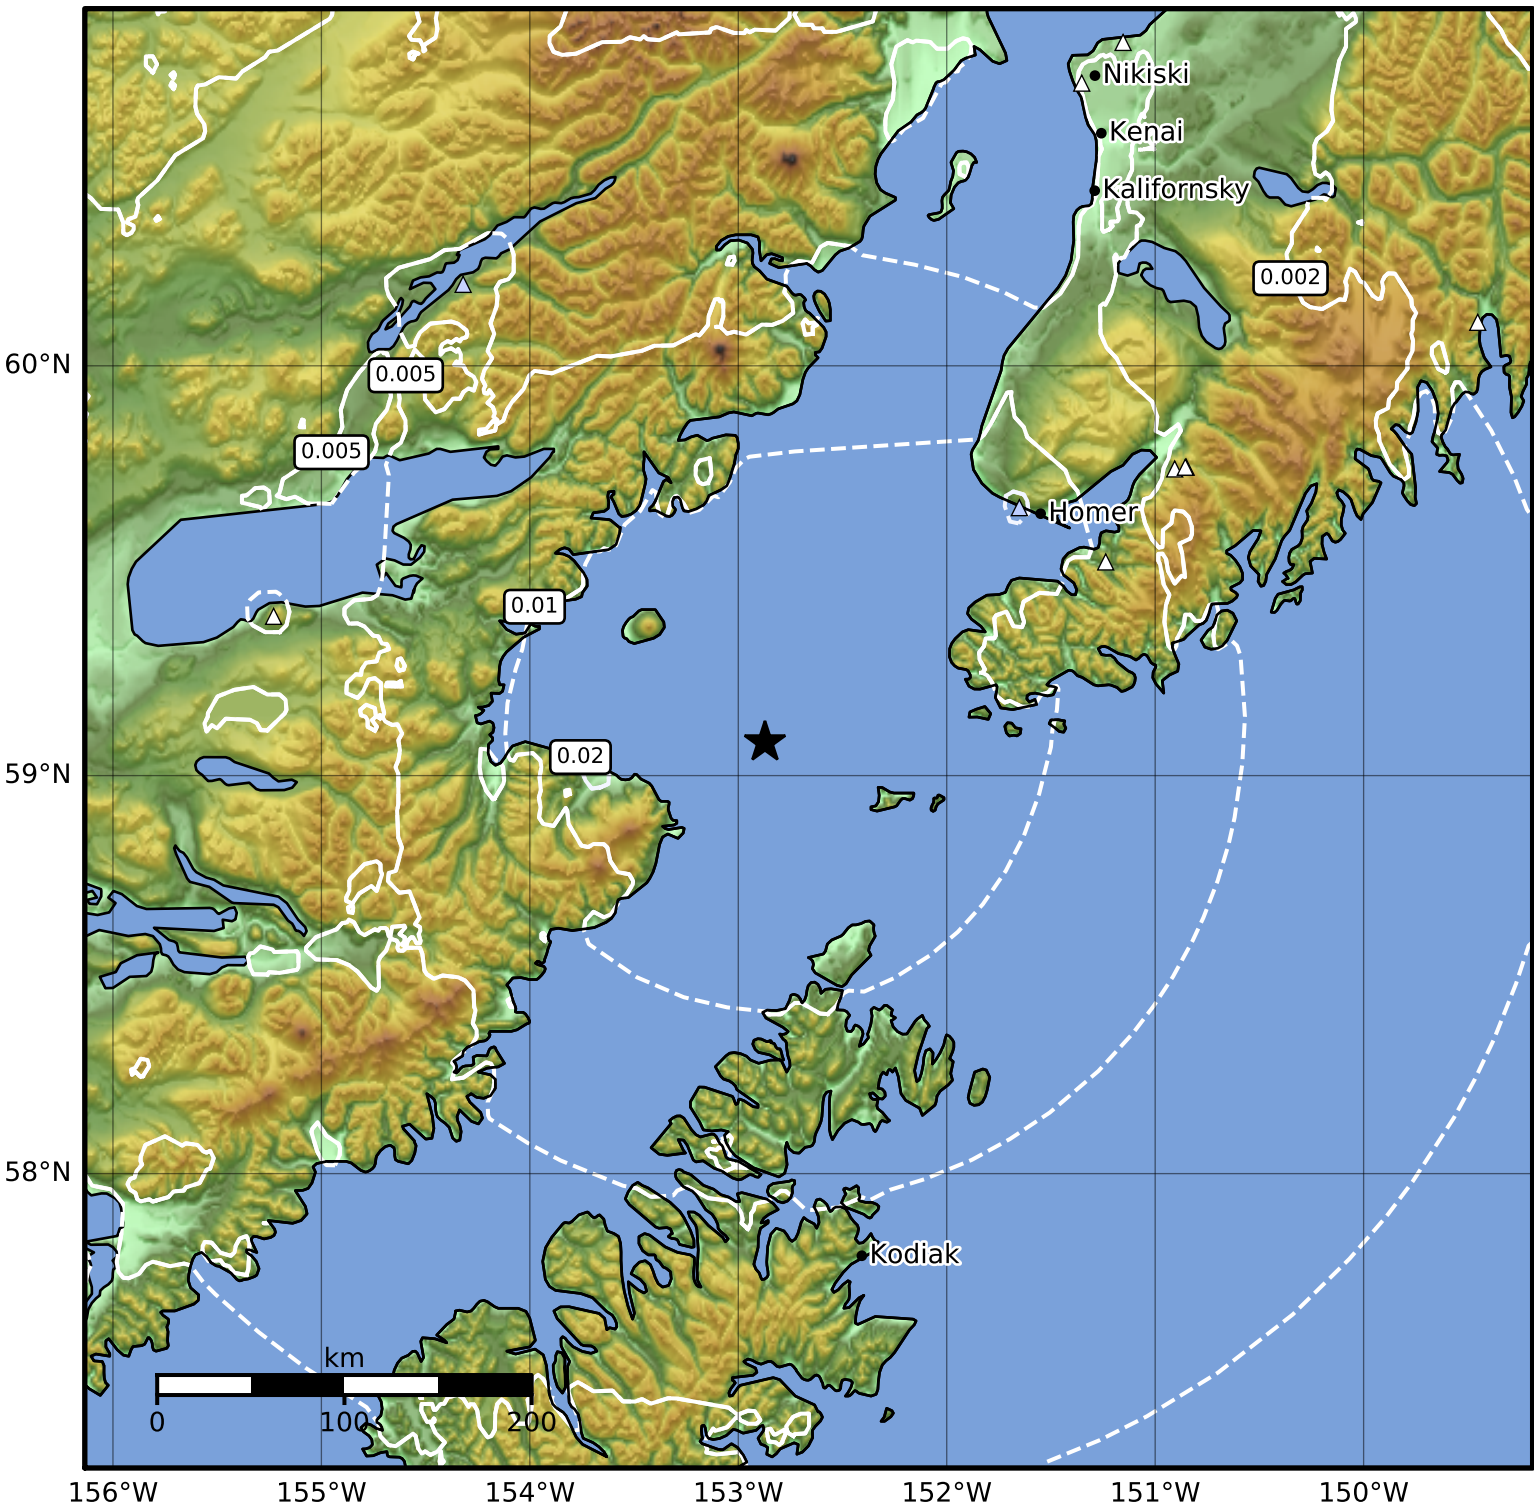

1.0 Second Peak Spectral Acceleration Map Alaska Earthquake Center
 ShakeMap: 61 km (38 miles) WSW of Nanwalek
 Nov 27, 2023 00:11:31 UTC M3.6 N59.08 W152.87 Depth: 78.6km ID:ak023f7eyaqq

SA(1.0) (%g)	0.1	0.2	0.5	1	2	5	10	20	50	100	200
--------------	-----	-----	-----	---	---	---	----	----	----	-----	-----

Scale based on Worden et al. (2012)

Version 1: Processed 2023-11-27T00:18:12Z

△ Seismic Instrument ○ Reported Intensity ★ Epicenter