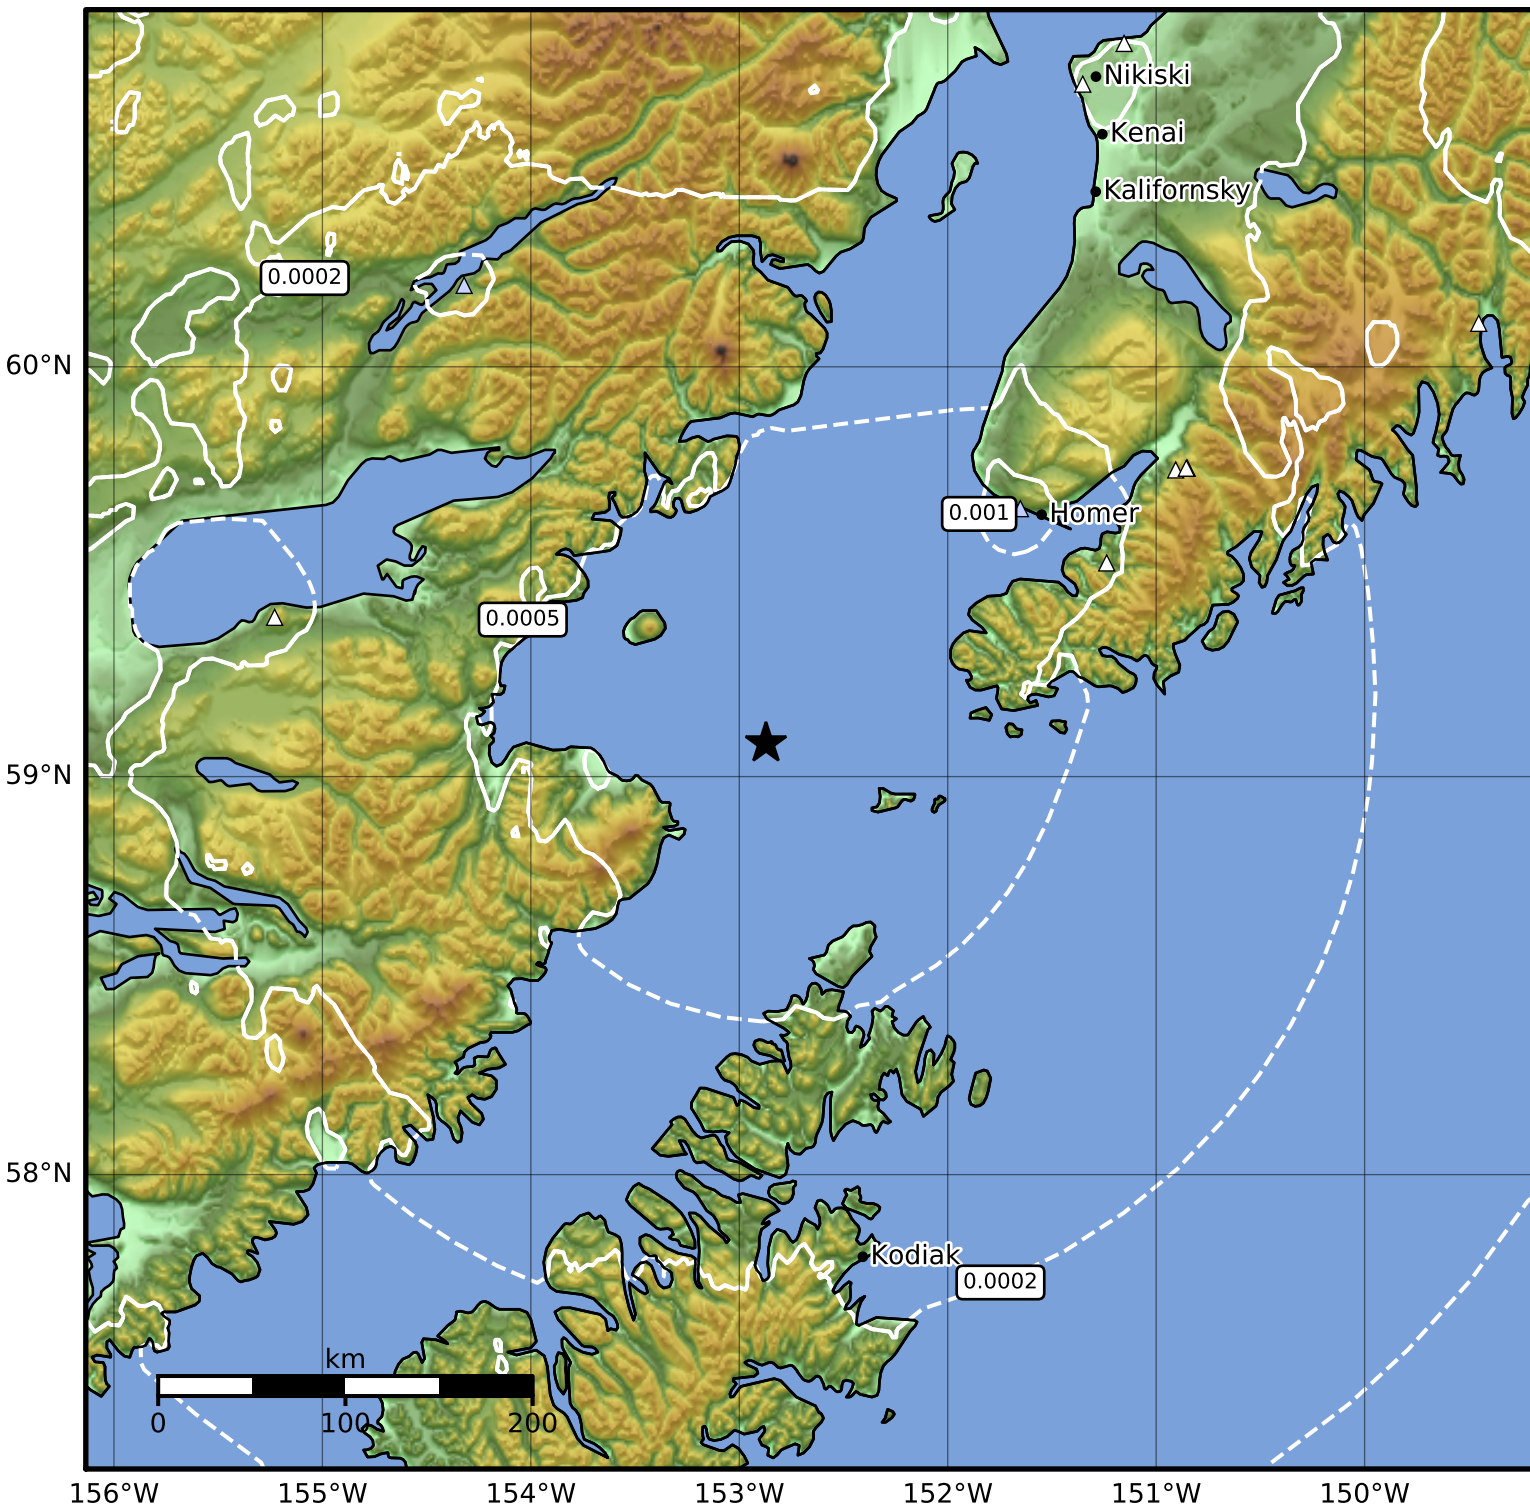

3.0 Second Peak Spectral Acceleration Map Alaska Earthquake Center  
 ShakeMap: 61 km (38 miles) WSW of Nanwalek  
 Nov 27, 2023 00:11:31 UTC M3.6 N59.08 W152.87 Depth: 78.6km ID:ak023f7eyaqq

Scale based on Worden et al. (2012)

△ Seismic Instrument ○ Reported Intensity

★ Epicenter

Version 1: Processed 2023-11-27T00:18:12Z