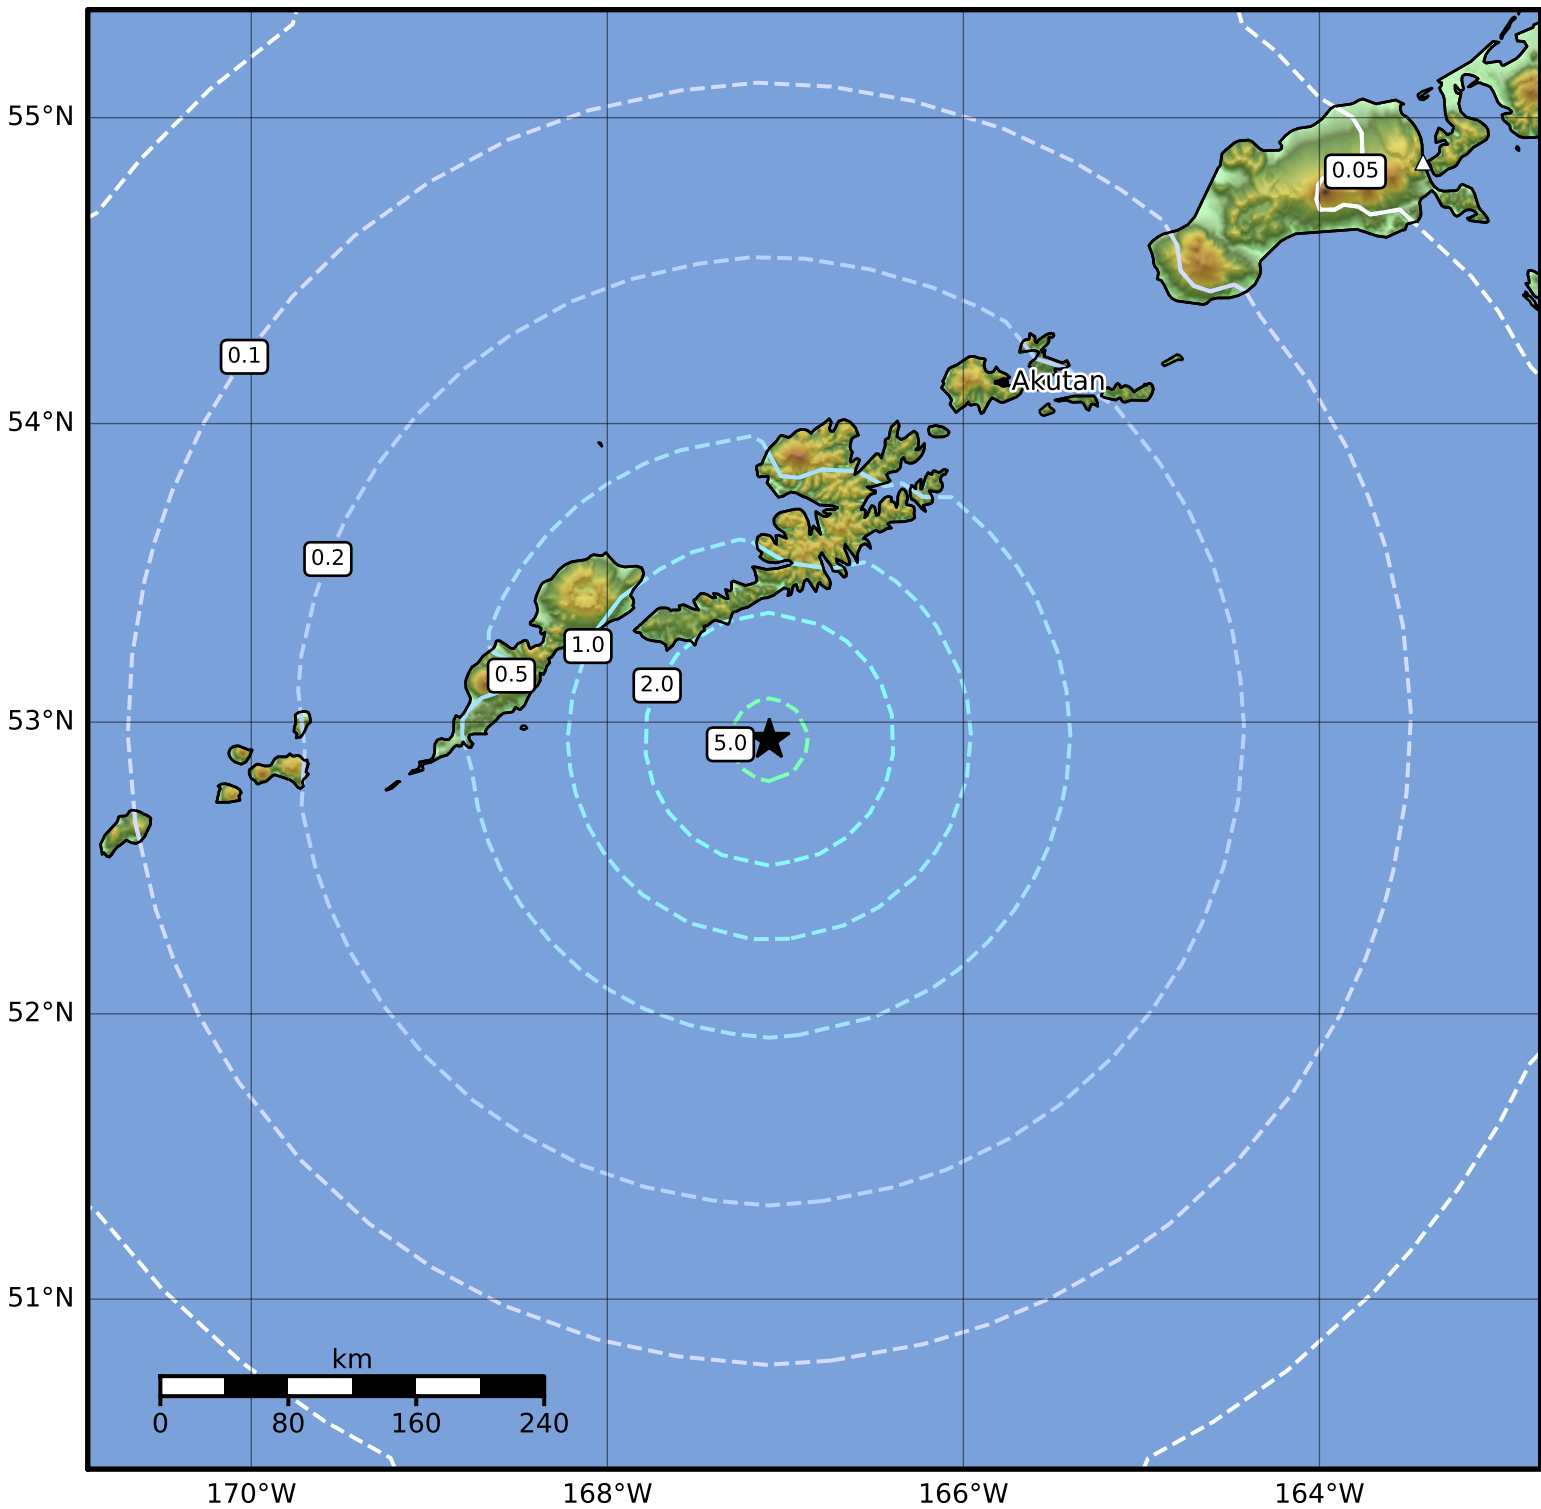

Peak Ground Acceleration Map Alaska Earthquake Center  
 ShakeMap: 110 km (68 miles) SSW of Unalaska  
 Nov 28, 2023 06:13:24 UTC M5.6 N52.94 W167.09 Depth: 31.3km ID:ak023f962o9g

PGA (%g)	0.1	0.2	0.5	1	2	5	10	20	50	100	200
----------	-----	-----	-----	---	---	---	----	----	----	-----	-----

Scale based on Worden et al. (2012)

Version 4: Processed 2023-11-28T07:33:24Z

△ Seismic Instrument ○ Reported Intensity

★ Epicenter