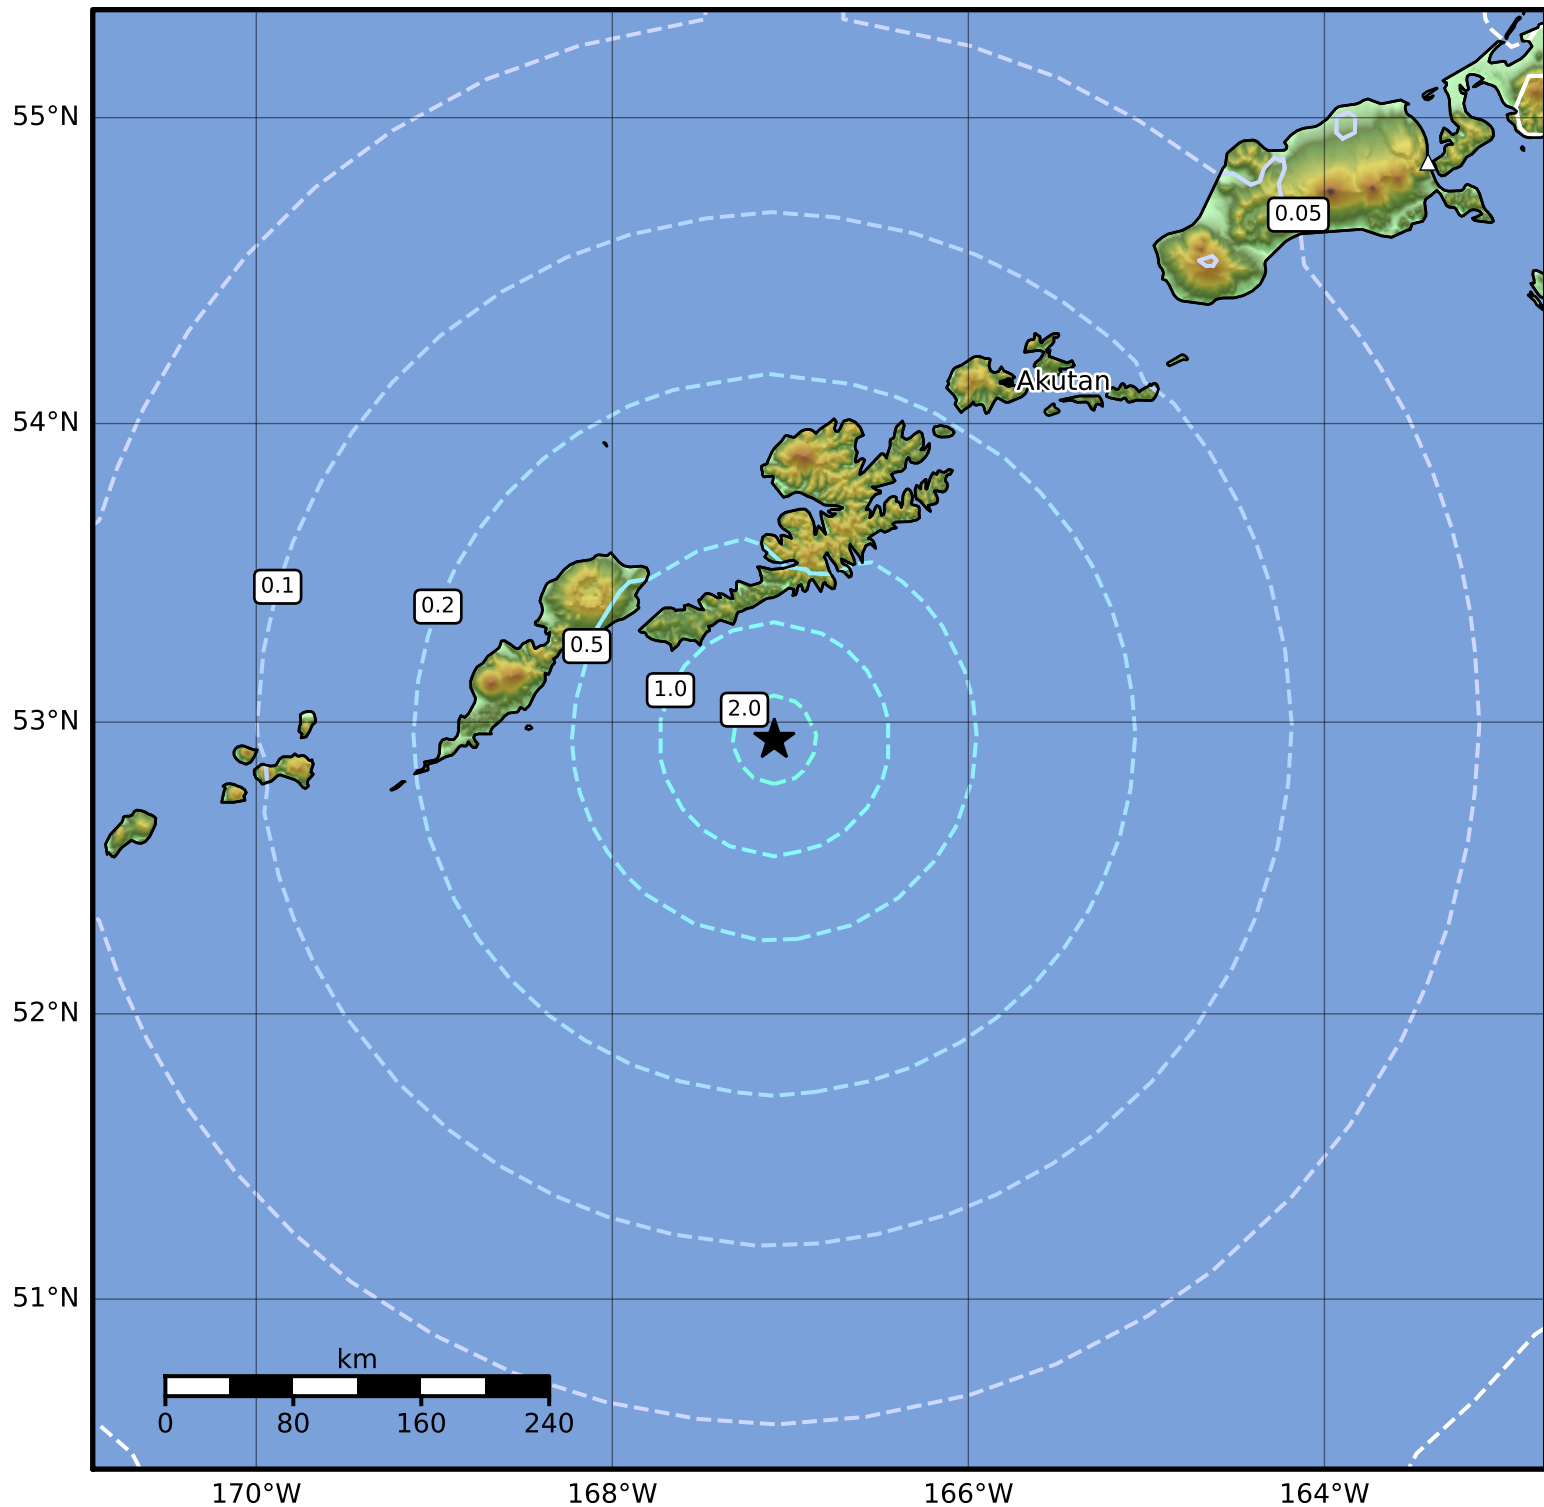

Peak Ground Velocity Map Alaska Earthquake Center
ShakeMap: 110 km (68 miles) SSW of Unalaska
Nov 28, 2023 06:13:24 UTC M5.6 N52.94 W167.09 Depth: 31.3km ID:ak023f962o9g

PGV (cm/s)	0.1	0.2	0.5	1	2	5	10	20	50	100	200
------------	-----	-----	-----	---	---	---	----	----	----	-----	-----

Scale based on Worden et al. (2012)

△ Seismic Instrument ○ Reported Intensity

★ Epicenter

Version 4: Processed 2023-11-28T07:33:24Z