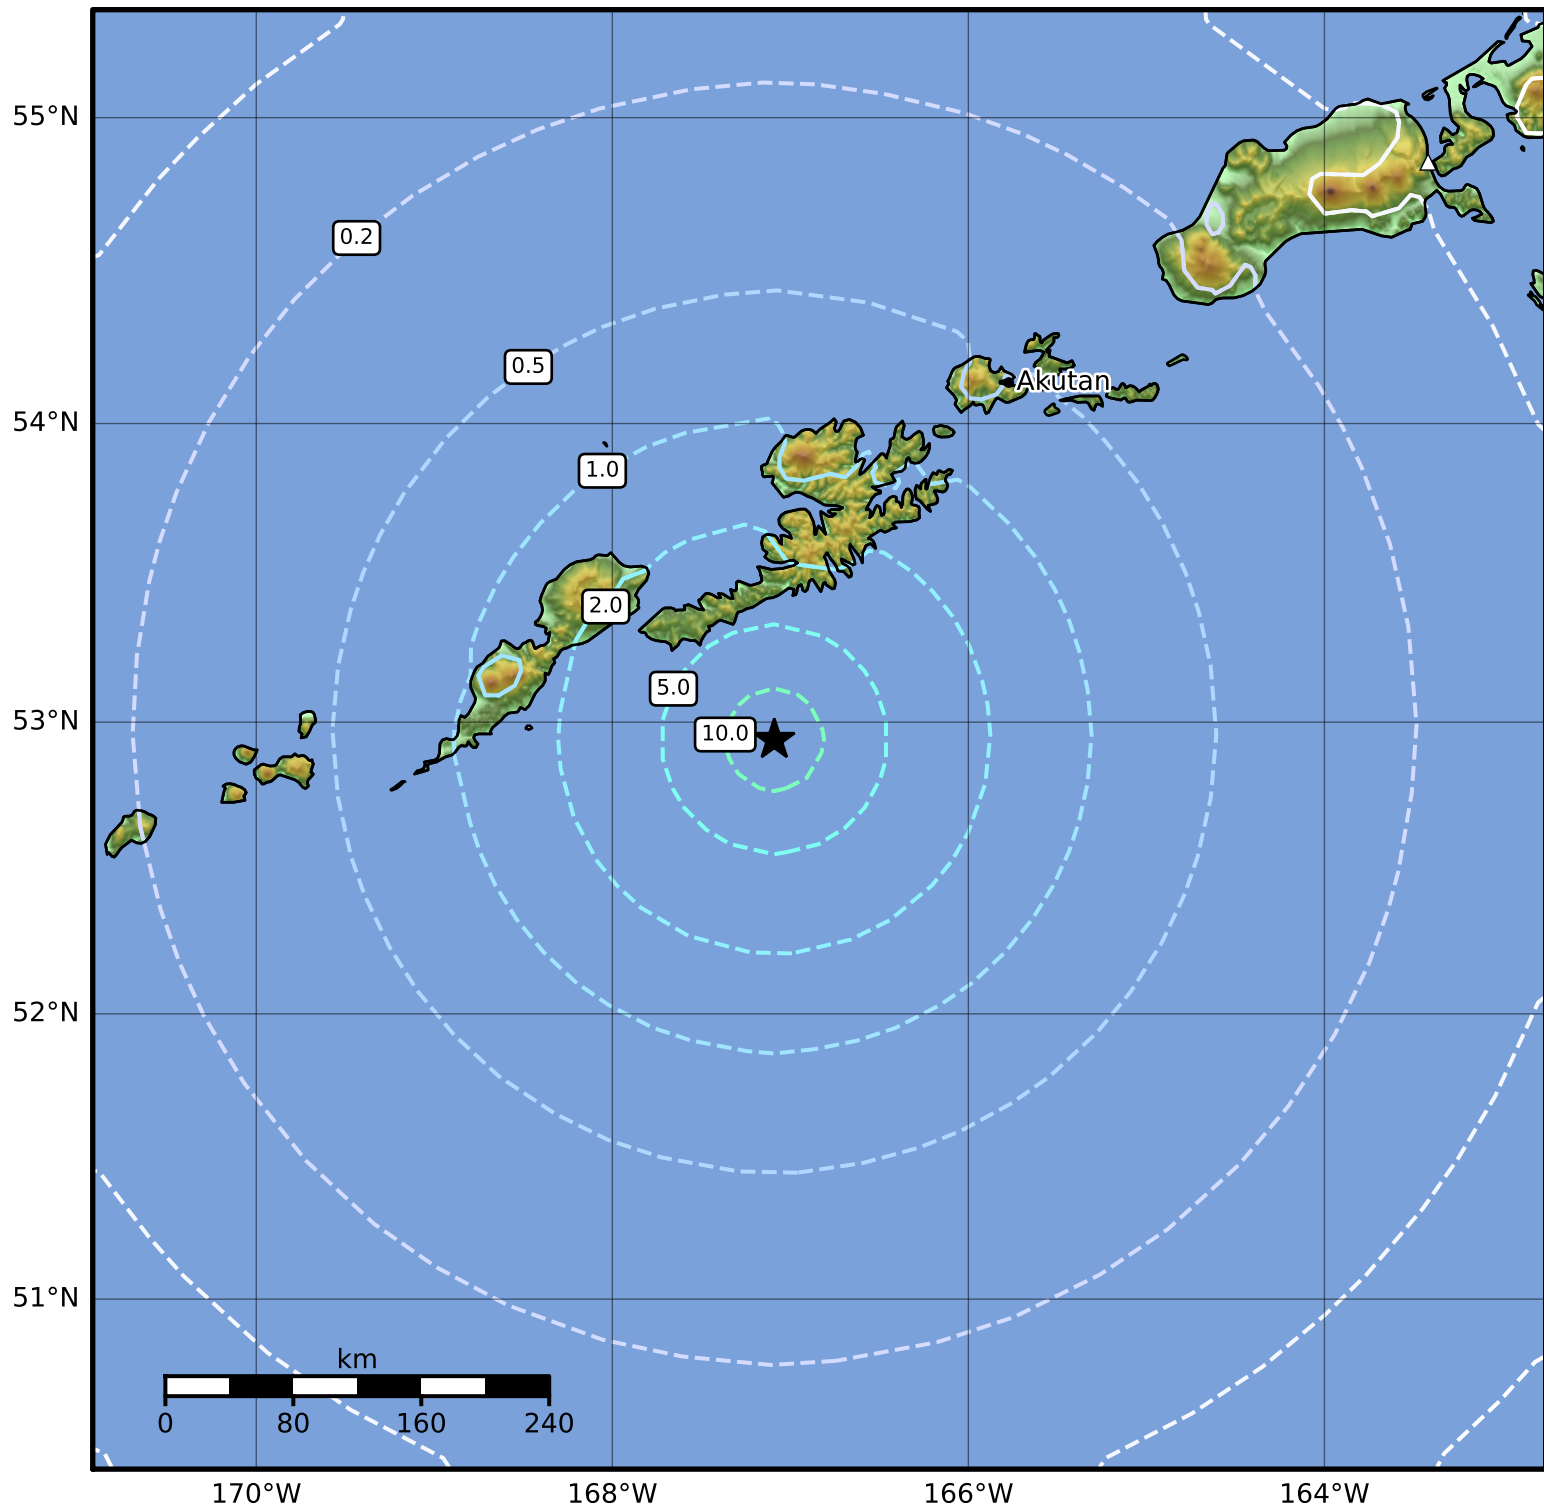

0.3 Second Peak Spectral Acceleration Map Alaska Earthquake Center
 ShakeMap: 110 km (68 miles) SSW of Unalaska
 Nov 28, 2023 06:13:24 UTC M5.6 N52.94 W167.09 Depth: 31.3km ID:ak023f962o9g

SA(0.3) (%g)	0.1	0.2	0.5	1	2	5	10	20	50	100	200
--------------	-----	-----	-----	---	---	---	----	----	----	-----	-----

Scale based on Worden et al. (2012)

Version 4: Processed 2023-11-28T07:33:24Z

△ Seismic Instrument ○ Reported Intensity

★ Epicenter