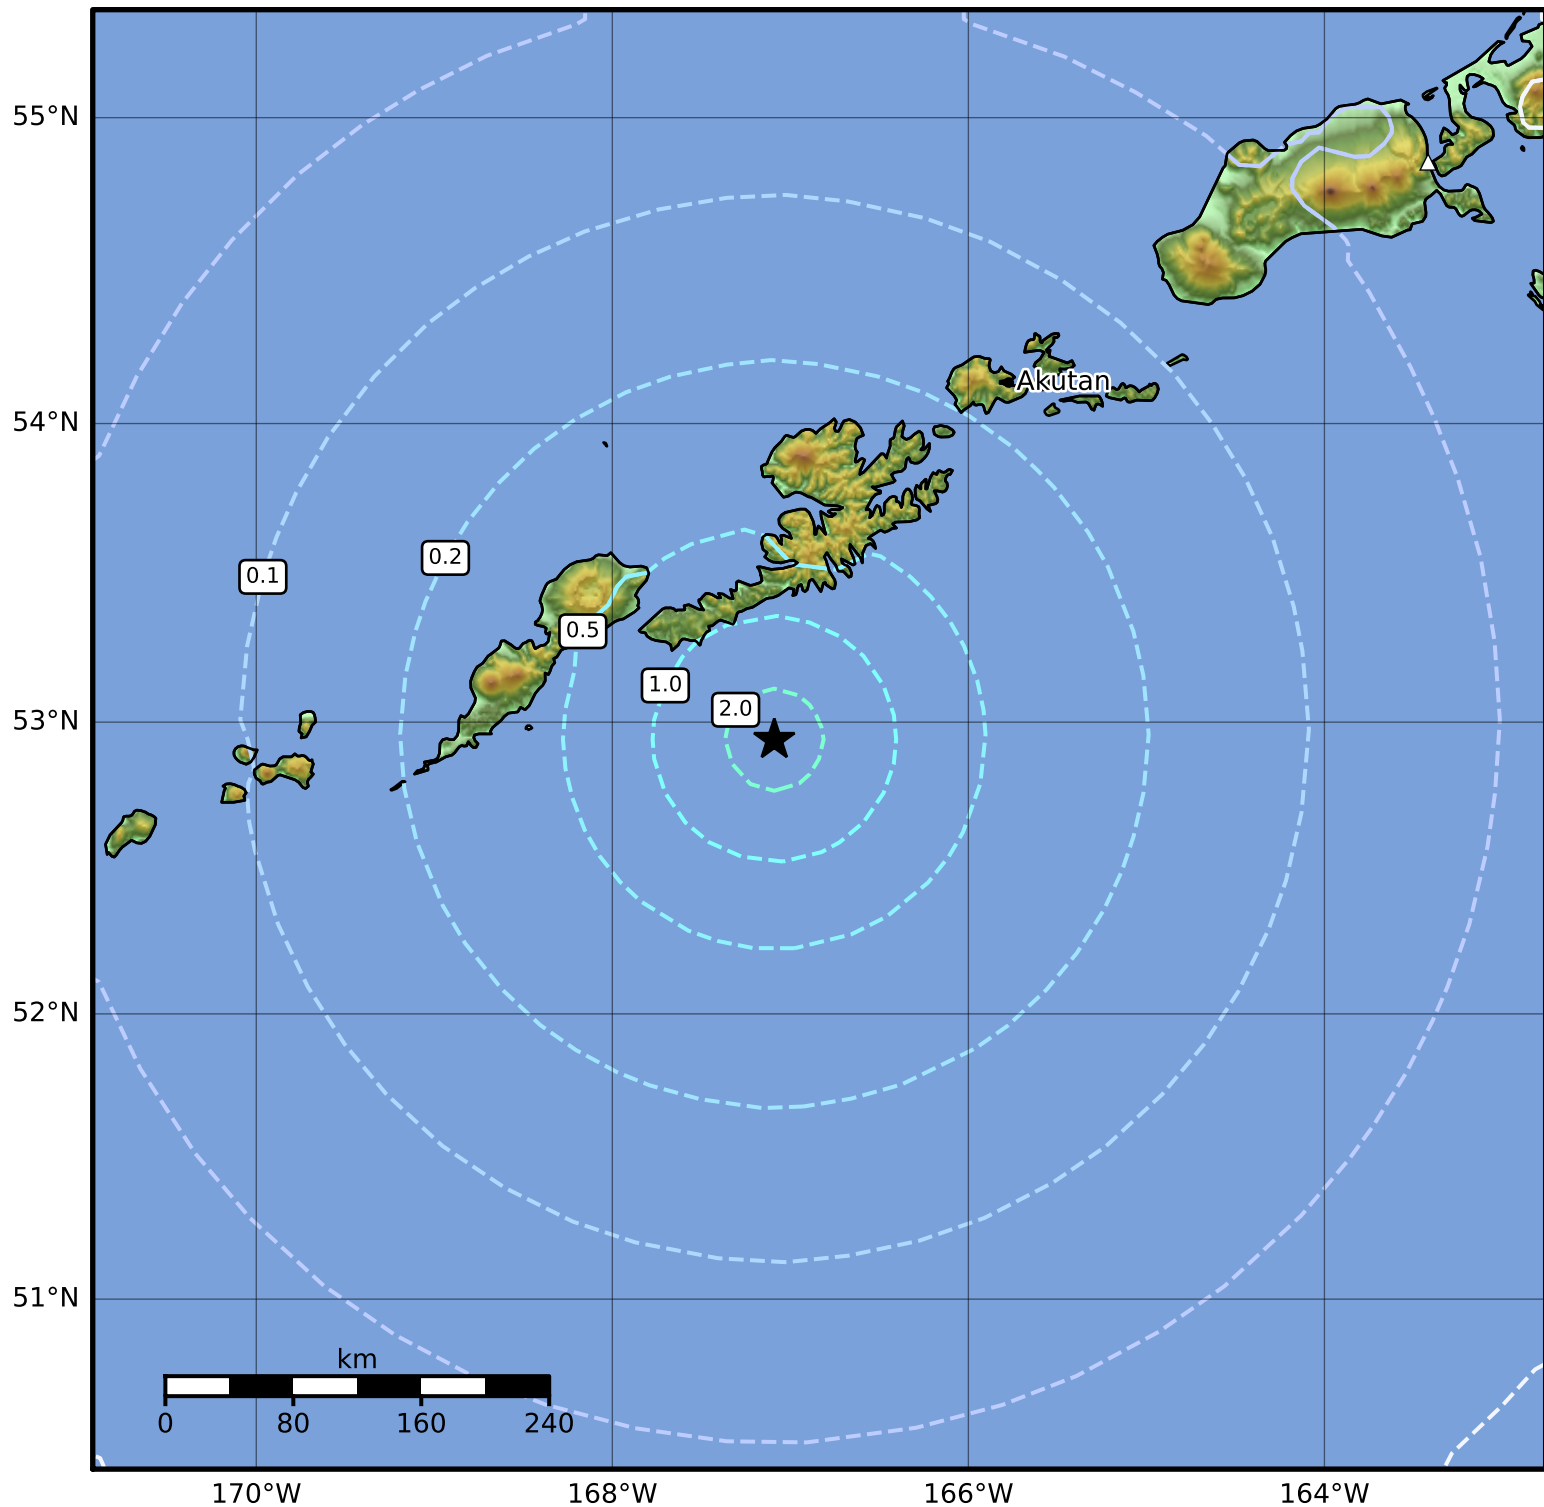

1.0 Second Peak Spectral Acceleration Map Alaska Earthquake Center
 ShakeMap: 110 km (68 miles) SSW of Unalaska
 Nov 28, 2023 06:13:24 UTC M5.6 N52.94 W167.09 Depth: 31.3km ID:ak023f962o9g

SA(1.0) (%g)	0.1	0.2	0.5	1	2	5	10	20	50	100	200
--------------	-----	-----	-----	---	---	---	----	----	----	-----	-----

Scale based on Worden et al. (2012)

Version 4: Processed 2023-11-28T07:33:24Z

△ Seismic Instrument ○ Reported Intensity

★ Epicenter