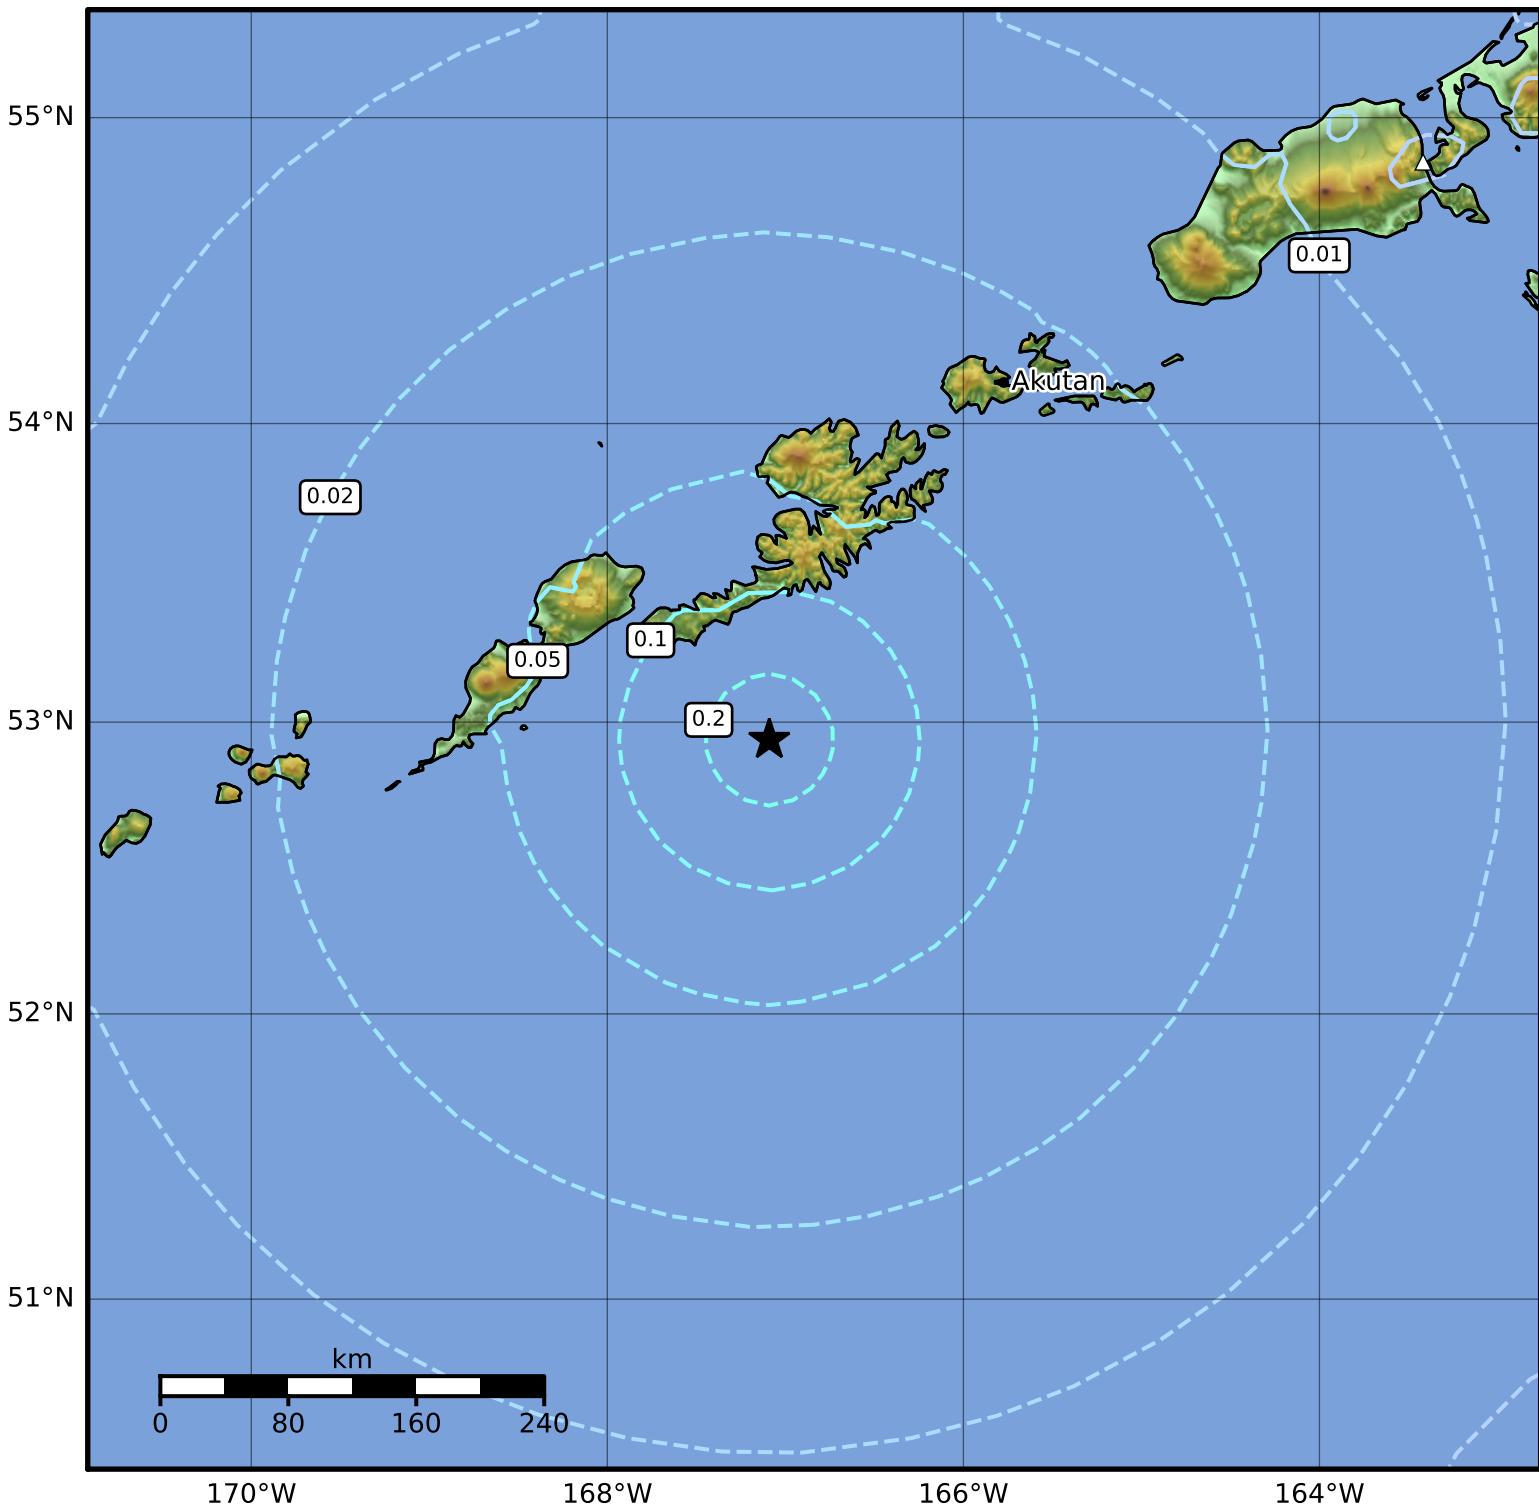

3.0 Second Peak Spectral Acceleration Map Alaska Earthquake Center  
ShakeMap: 110 km (68 miles) SSW of Unalaska  
Nov 28, 2023 06:13:24 UTC M5.6 N52.94 W167.09 Depth: 31.3km ID:ak023f962o9g

Scale based on Worden et al. (2012)

Version 4: Processed 2023-11-28T07:33:24Z

△ Seismic Instrument ○ Reported Intensity

★ Epicenter