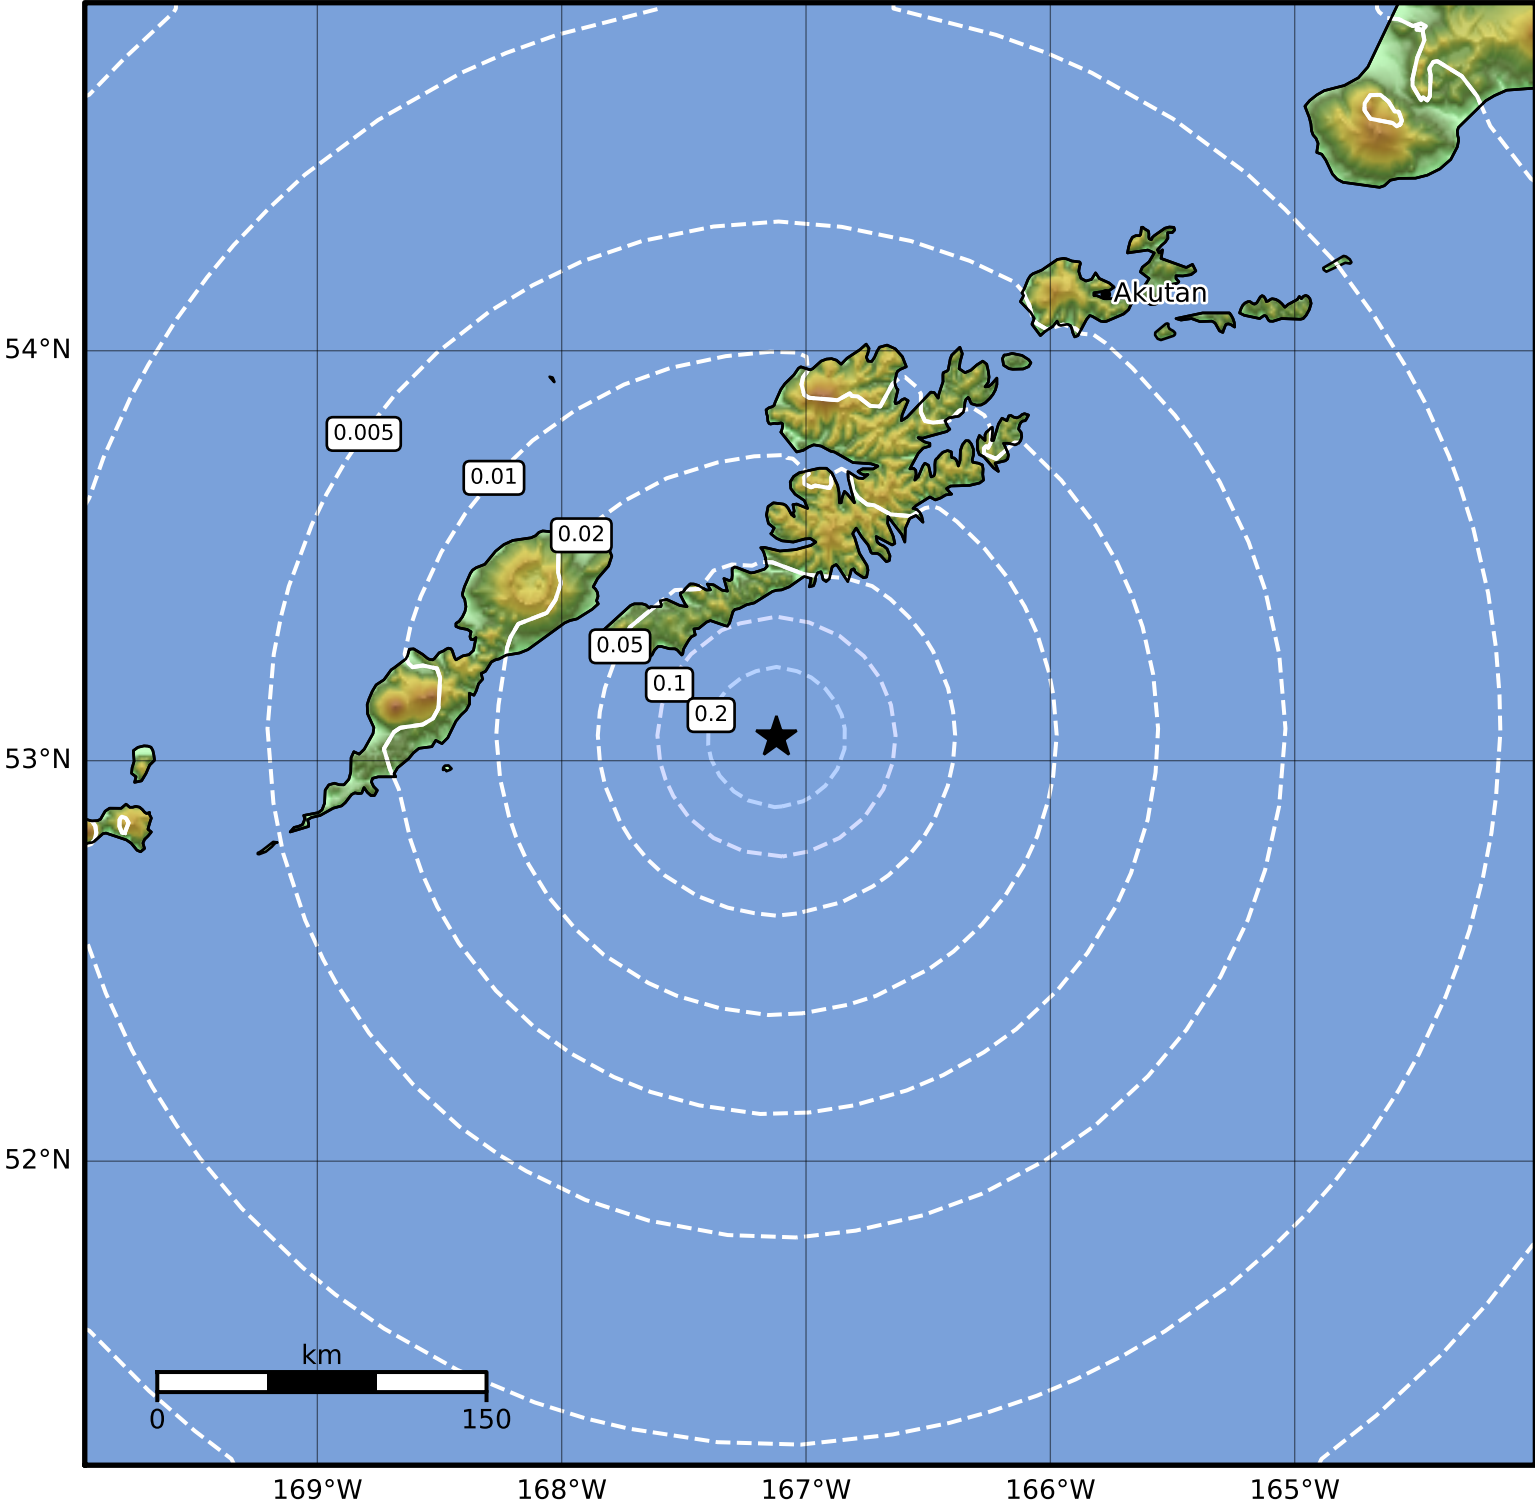

Peak Ground Acceleration Map Alaska Earthquake Center
ShakeMap: 98 km (61 miles) SSW of Unalaska
Nov 28, 2023 06:23:43 UTC M3.7 N53.06 W167.12 Depth: 19.8km ID:ak023f964ugu

PGA (%g)	0.1	0.2	0.5	1	2	5	10	20	50	100	200
-----------------	------------	------------	------------	----------	----------	----------	-----------	-----------	-----------	------------	------------

Scale based on Worden et al. (2012)

Version 2: Processed 2023-11-28T07:58:22Z

△ Seismic Instrument ○ Reported Intensity

★ Epicenter