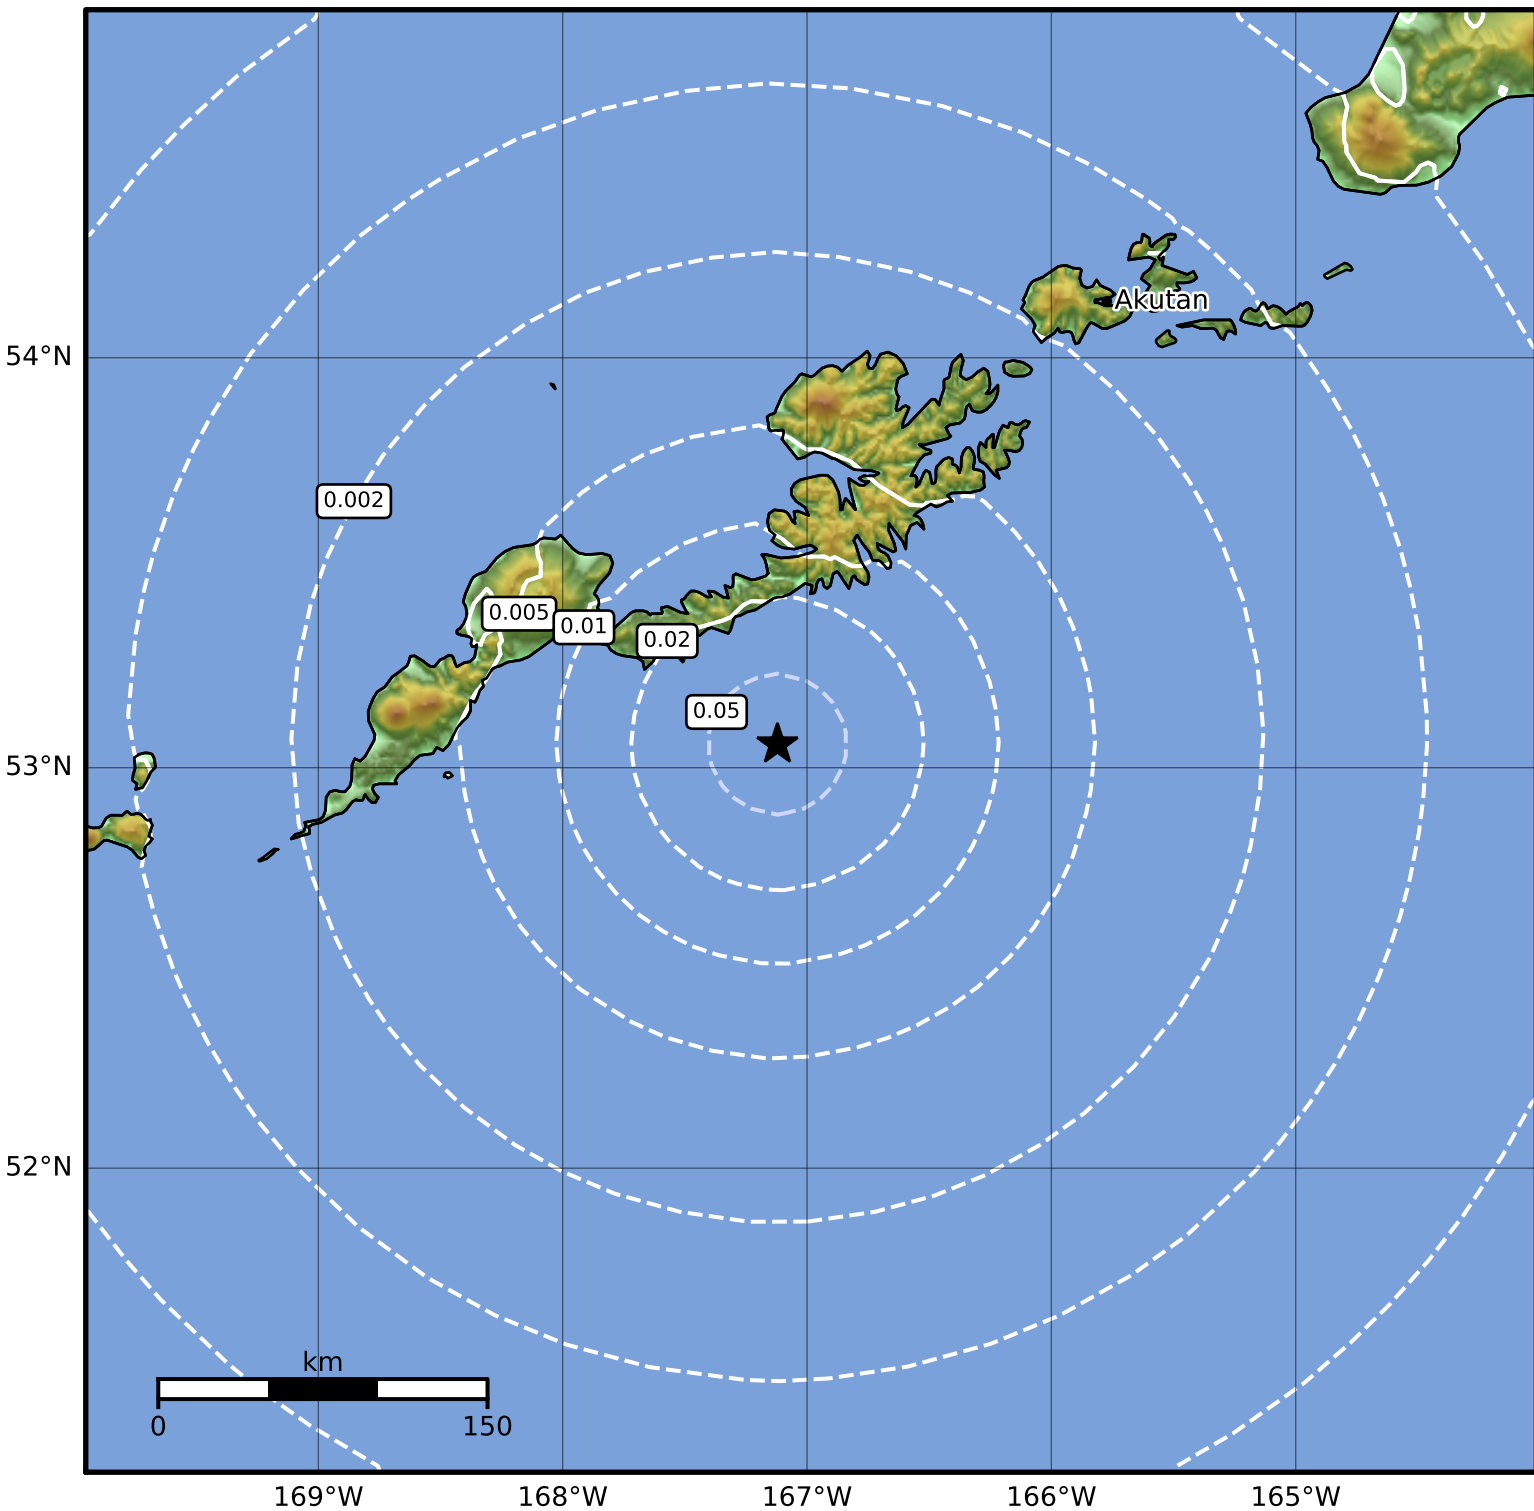

Peak Ground Velocity Map Alaska Earthquake Center  
ShakeMap: 98 km (61 miles) SSW of Unalaska  
Nov 28, 2023 06:23:43 UTC M3.7 N53.06 W167.12 Depth: 19.8km ID:ak023f964ugu

PGV (cm/s)	0.1	0.2	0.5	1	2	5	10	20	50	100	200
------------	-----	-----	-----	---	---	---	----	----	----	-----	-----

Scale based on Worden et al. (2012)

Version 2: Processed 2023-11-28T07:58:22Z

△ Seismic Instrument ○ Reported Intensity

★ Epicenter