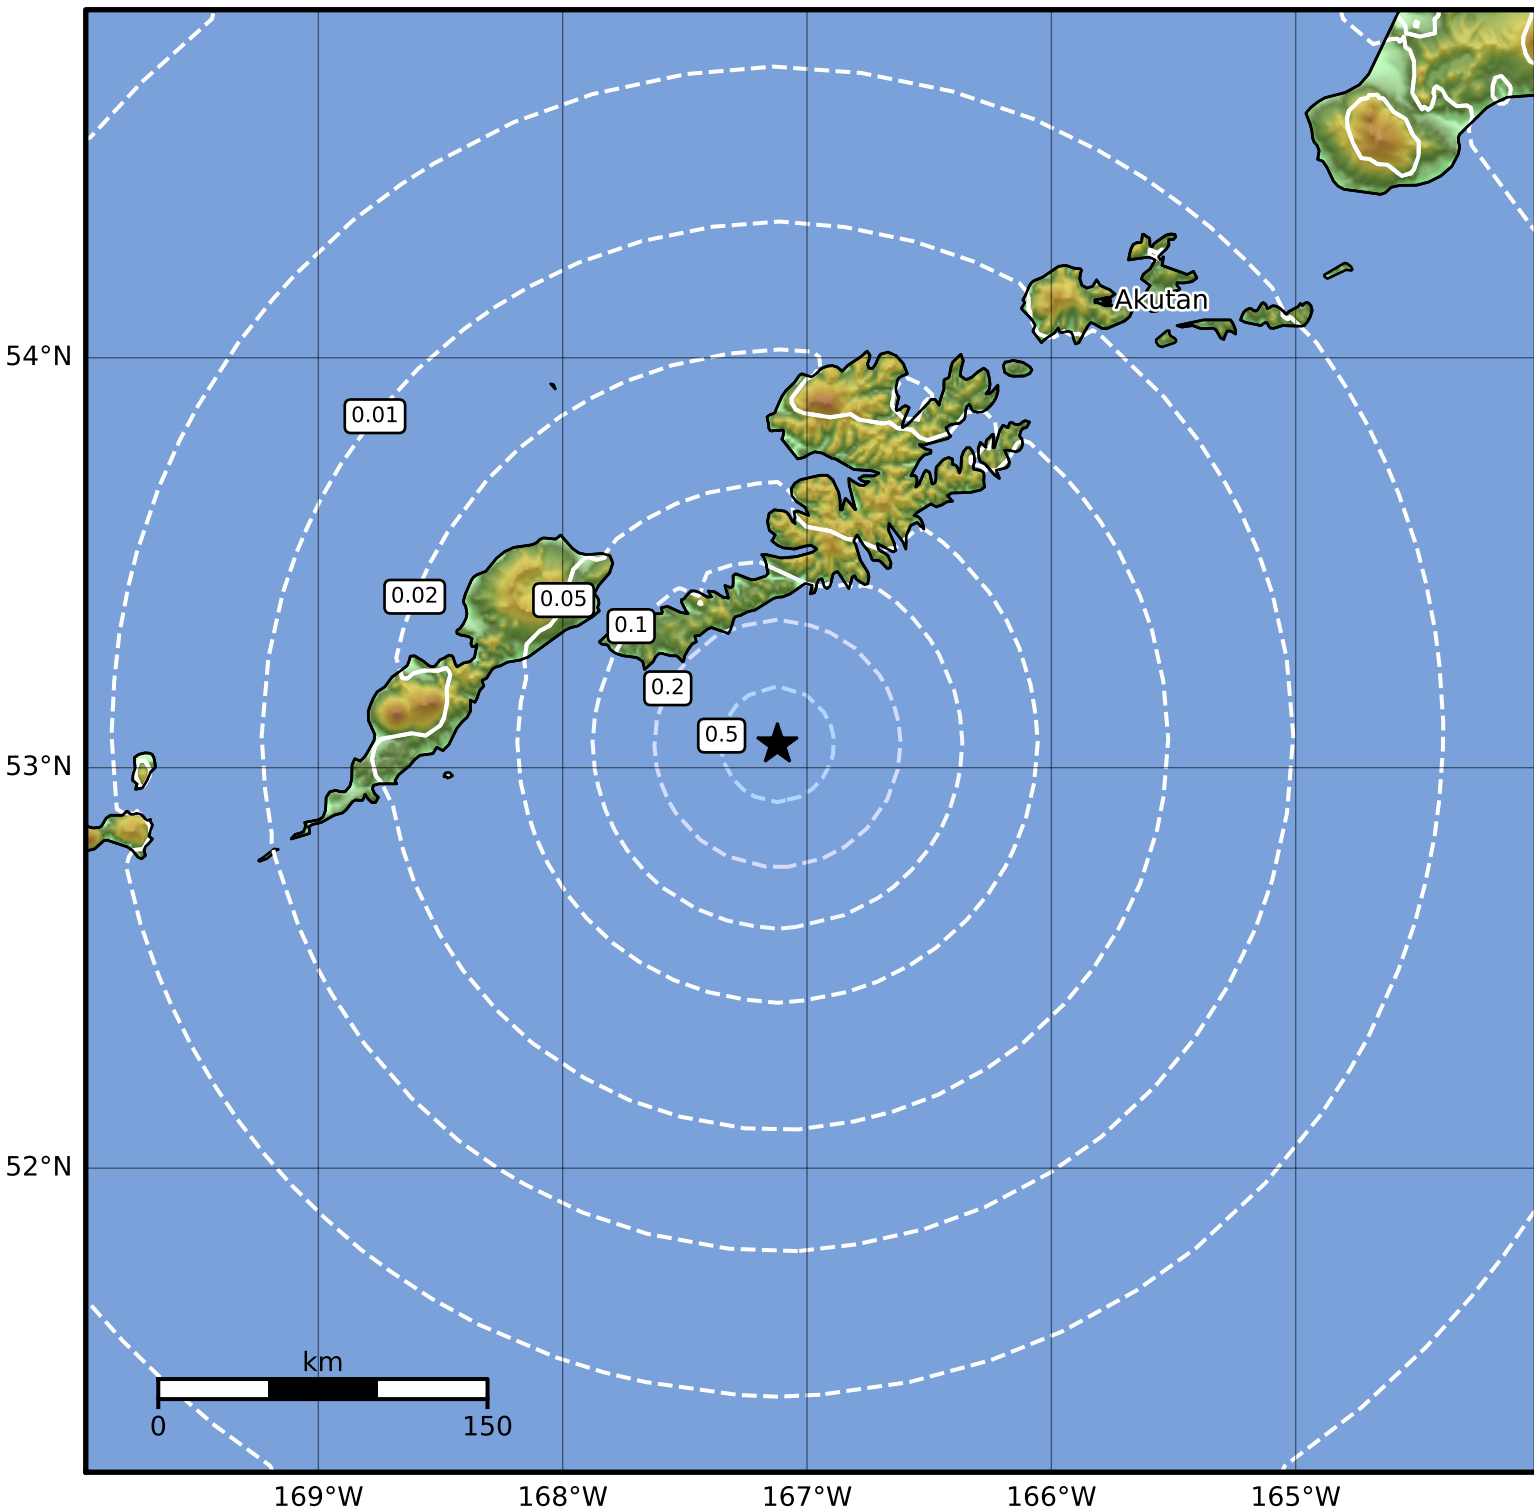

0.3 Second Peak Spectral Acceleration Map Alaska Earthquake Center
 ShakeMap: 98 km (61 miles) SSW of Unalaska
 Nov 28, 2023 06:23:43 UTC M3.7 N53.06 W167.12 Depth: 19.8km ID:ak023f964ugu

SA(0.3) (%g)	0.1	0.2	0.5	1	2	5	10	20	50	100	200
--------------	-----	-----	-----	---	---	---	----	----	----	-----	-----

Scale based on Worden et al. (2012)

Version 2: Processed 2023-11-28T07:58:22Z

△ Seismic Instrument ○ Reported Intensity

★ Epicenter