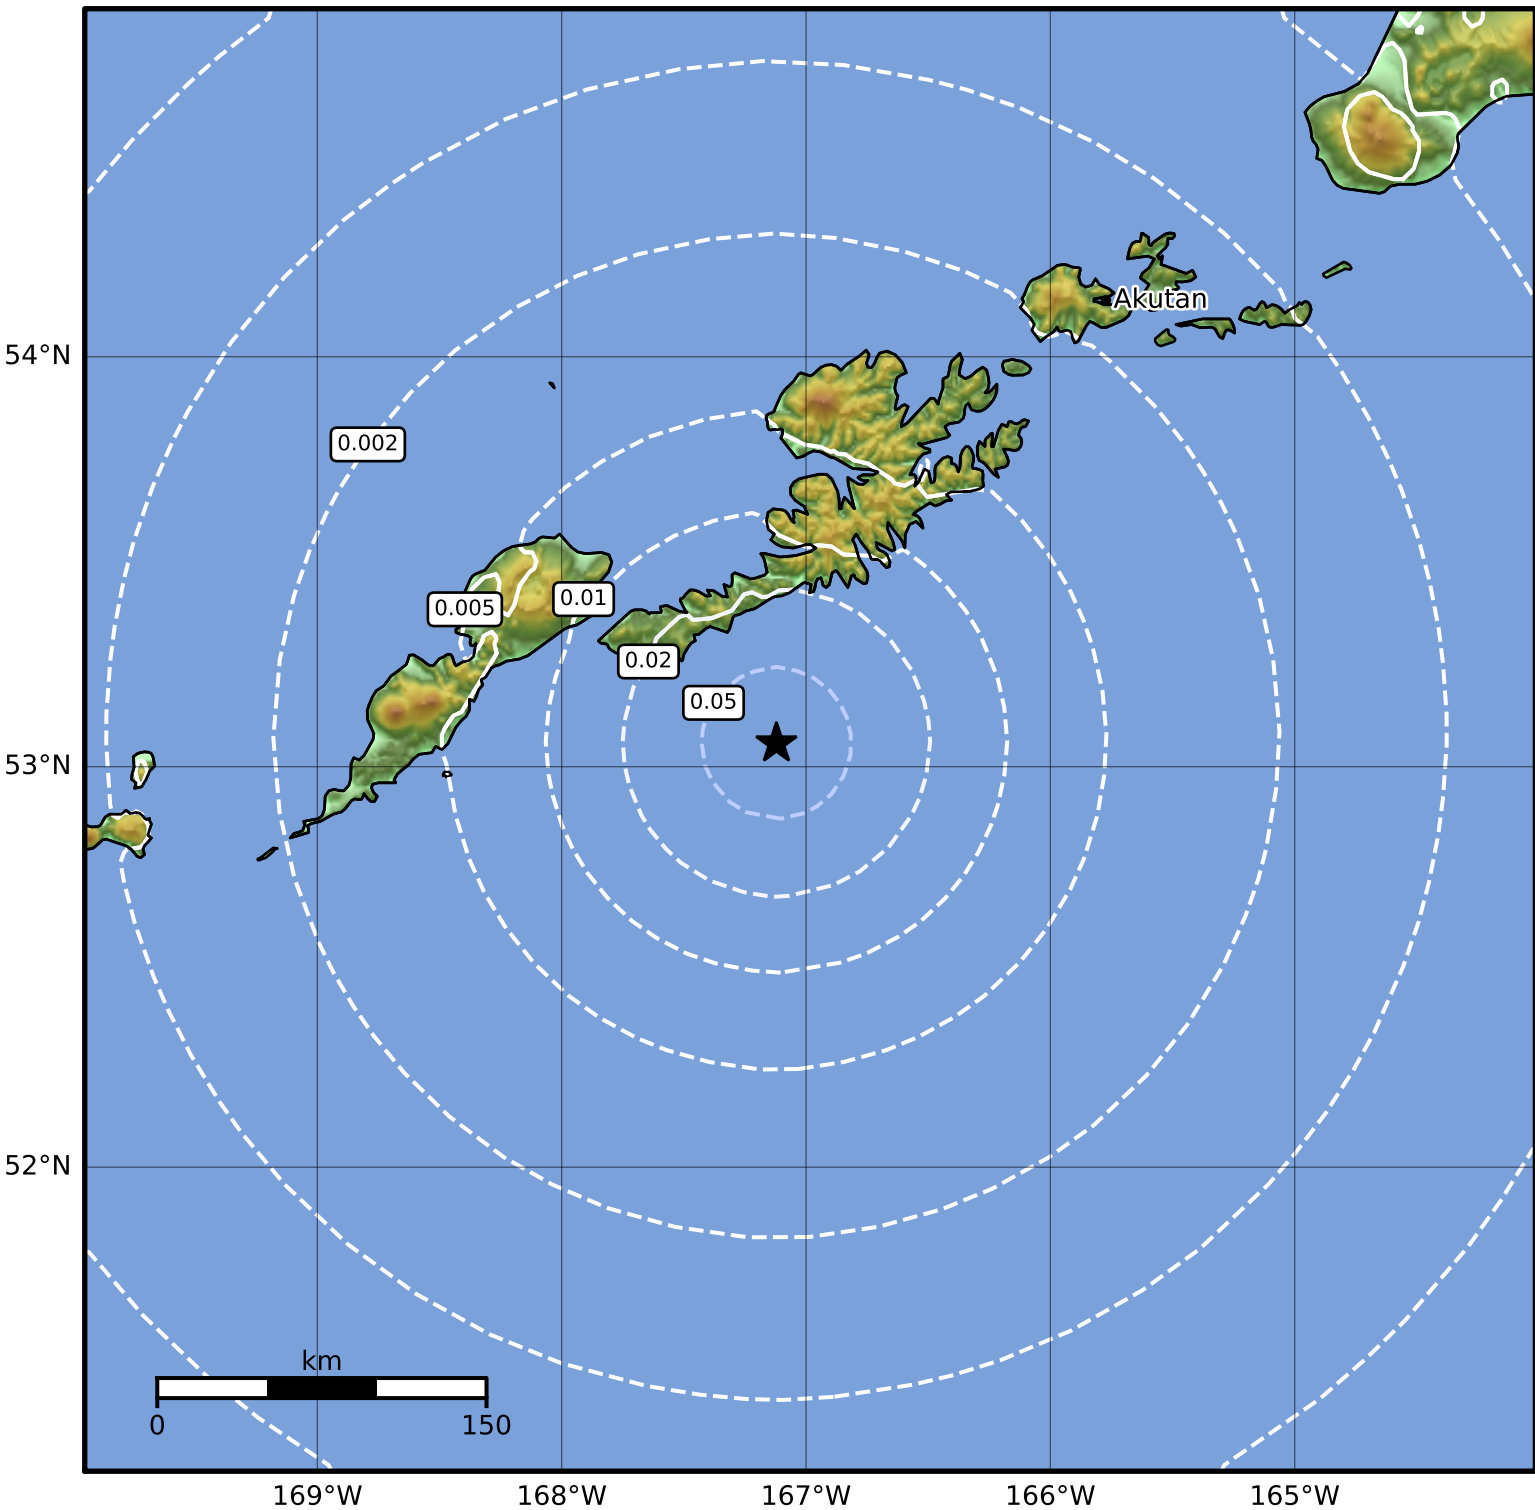

1.0 Second Peak Spectral Acceleration Map Alaska Earthquake Center
 ShakeMap: 98 km (61 miles) SSW of Unalaska
 Nov 28, 2023 06:23:43 UTC M3.7 N53.06 W167.12 Depth: 19.8km ID:ak023f964ugu

SA(1.0) (%g)	0.1	0.2	0.5	1	2	5	10	20	50	100	200
---------------------	------------	------------	------------	----------	----------	----------	-----------	-----------	-----------	------------	------------

Scale based on Worden et al. (2012)

Version 2: Processed 2023-11-28T07:58:22Z

△ Seismic Instrument ○ Reported Intensity

★ Epicenter