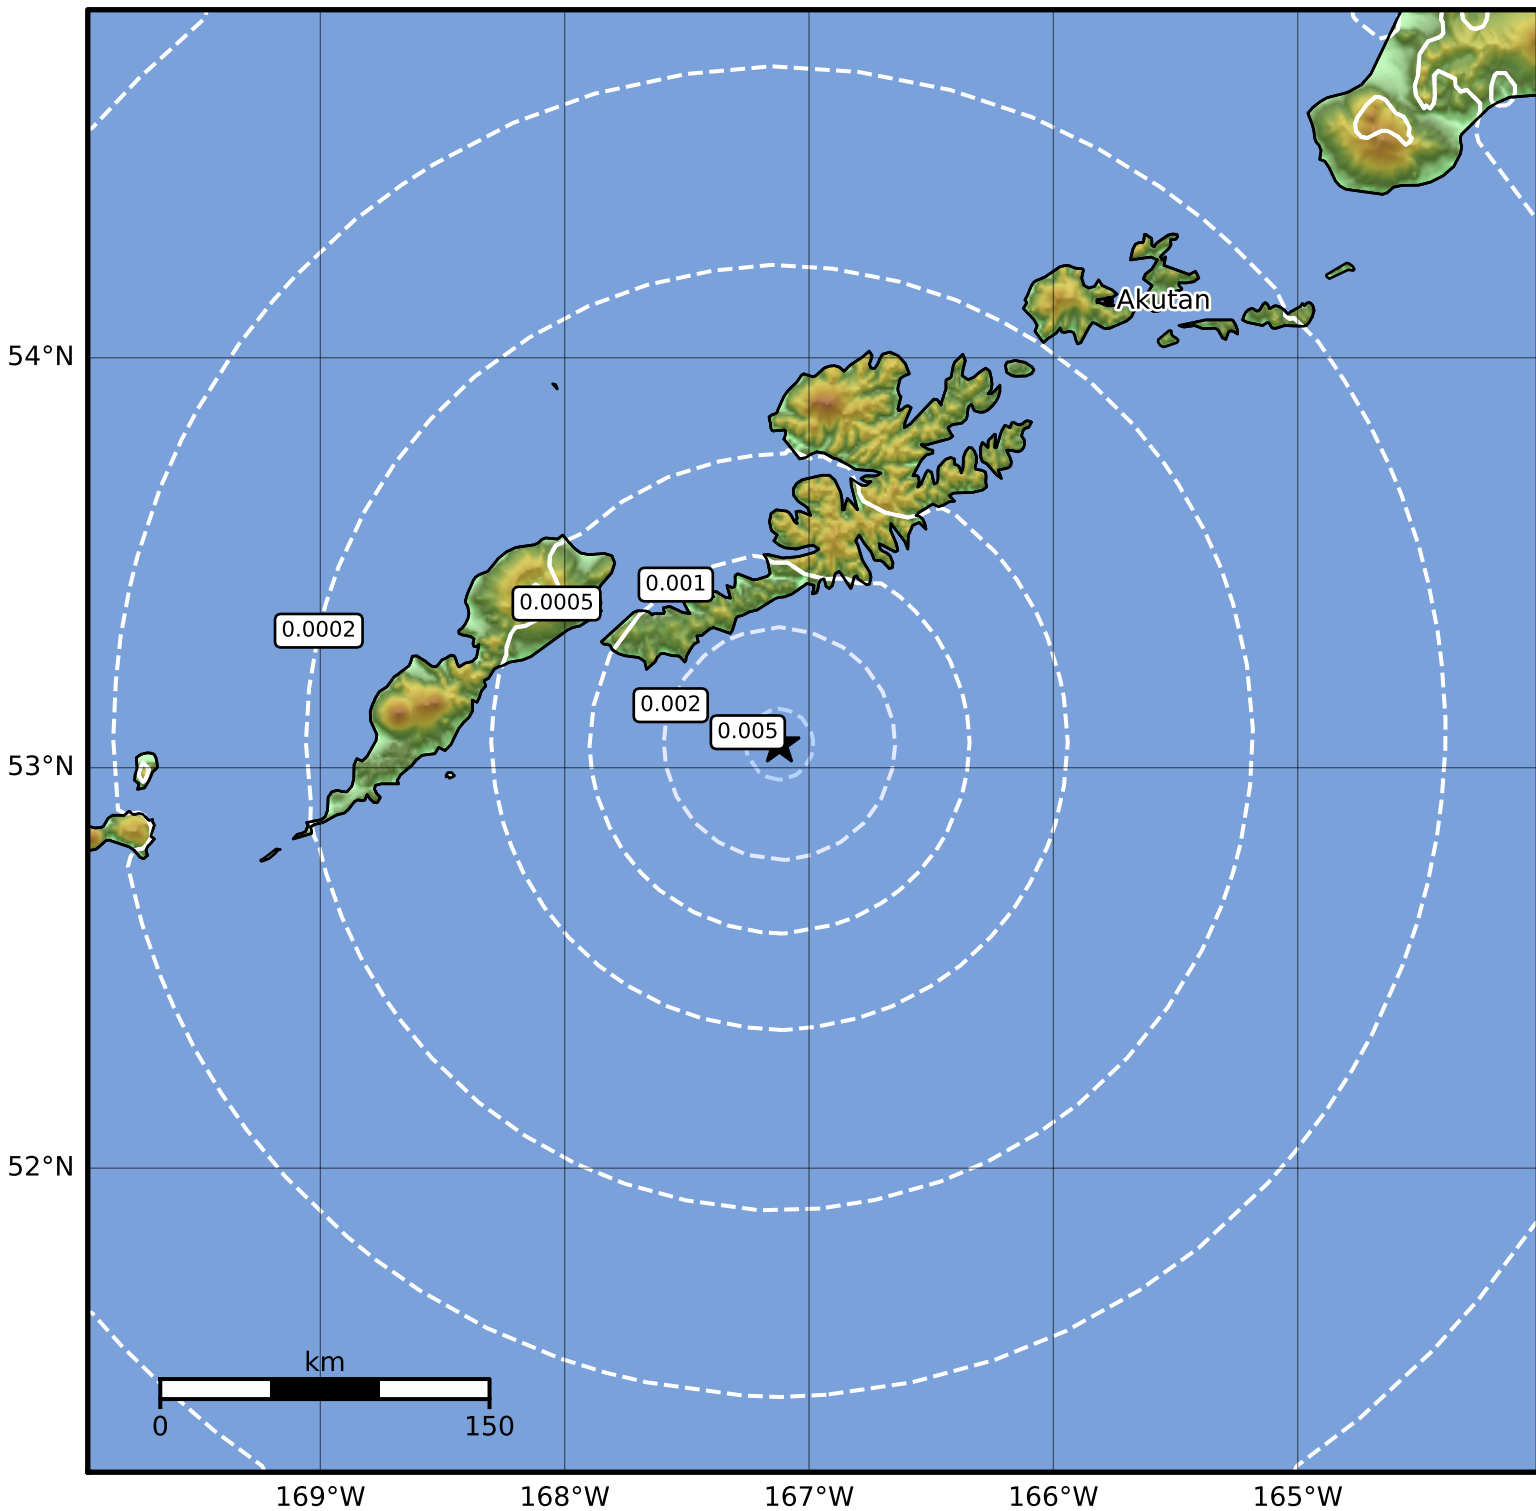

3.0 Second Peak Spectral Acceleration Map Alaska Earthquake Center
ShakeMap: 98 km (61 miles) SSW of Unalaska
Nov 28, 2023 06:23:43 UTC M3.7 N53.06 W167.12 Depth: 19.8km ID:ak023f964ugu

Scale based on Worden et al. (2012)

Version 2: Processed 2023-11-28T07:58:22Z

△ Seismic Instrument ○ Reported Intensity

★ Epicenter